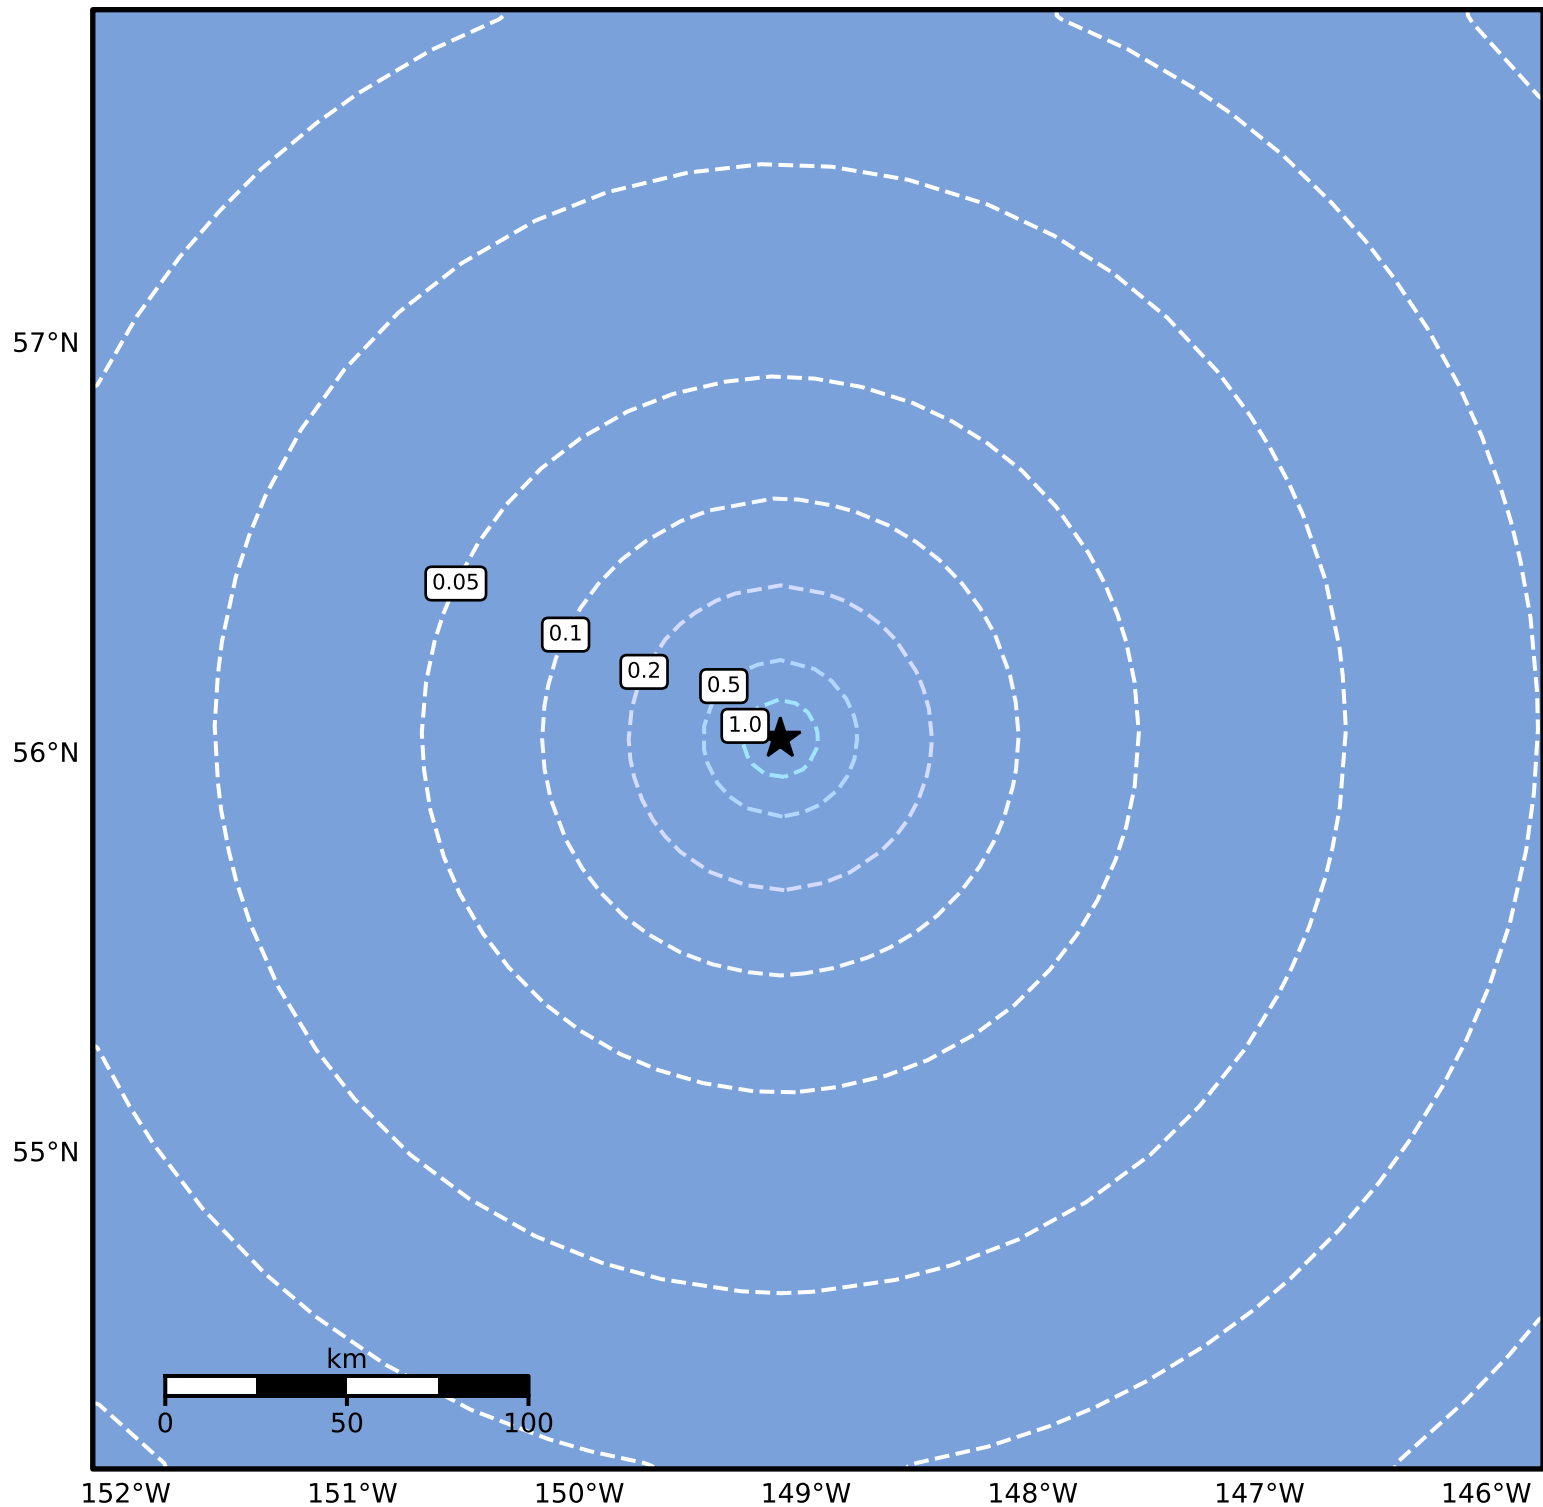

0.3 Second Peak Spectral Acceleration Map Alaska Earthquake Center
 ShakeMap: 279 km (173 miles) SE of Kodiak
 Jul 01, 2024 22:49:42 UTC M3.8 N56.04 W149.11 Depth: 12.1km ID:ak0248f0qmwn

SA(0.3) (%g)	0.1	0.2	0.5	1	2	5	10	20	50	100	200
---------------------	------------	------------	------------	----------	----------	----------	-----------	-----------	-----------	------------	------------

Scale based on Worden et al. (2012)

Version 1: Processed 2024-07-02T00:31:47Z

△ Seismic Instrument ○ Reported Intensity

★ Epicenter