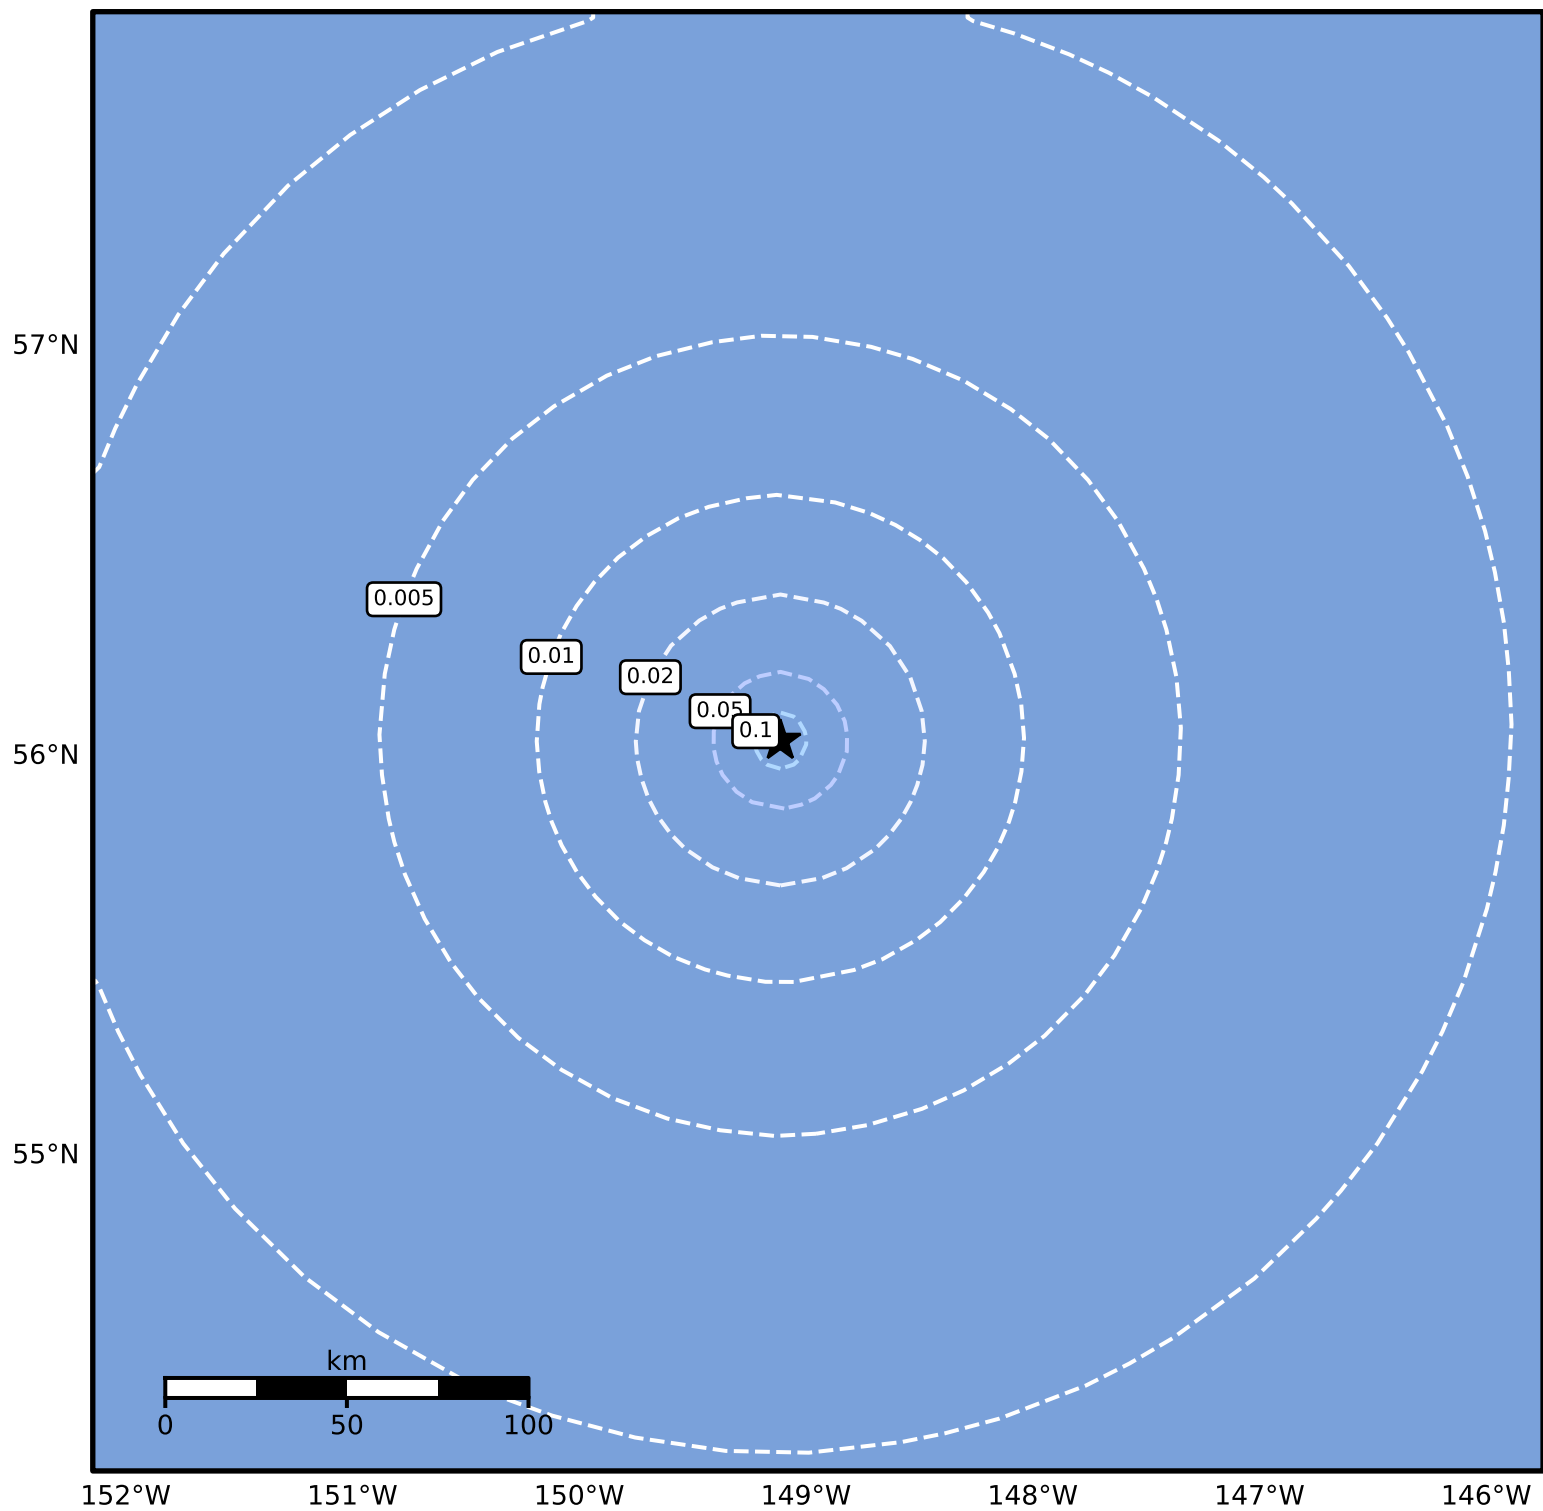

1.0 Second Peak Spectral Acceleration Map Alaska Earthquake Center
ShakeMap: 279 km (173 miles) SE of Kodiak
Jul 01, 2024 22:49:42 UTC M3.8 N56.04 W149.11 Depth: 12.1km ID:ak0248f0qmwn

SA(1.0) (%g)	0.1	0.2	0.5	1	2	5	10	20	50	100	200
---------------------	------------	------------	------------	----------	----------	----------	-----------	-----------	-----------	------------	------------

Scale based on Worden et al. (2012)

Version 1: Processed 2024-07-02T00:31:47Z

△ Seismic Instrument ○ Reported Intensity

★ Epicenter