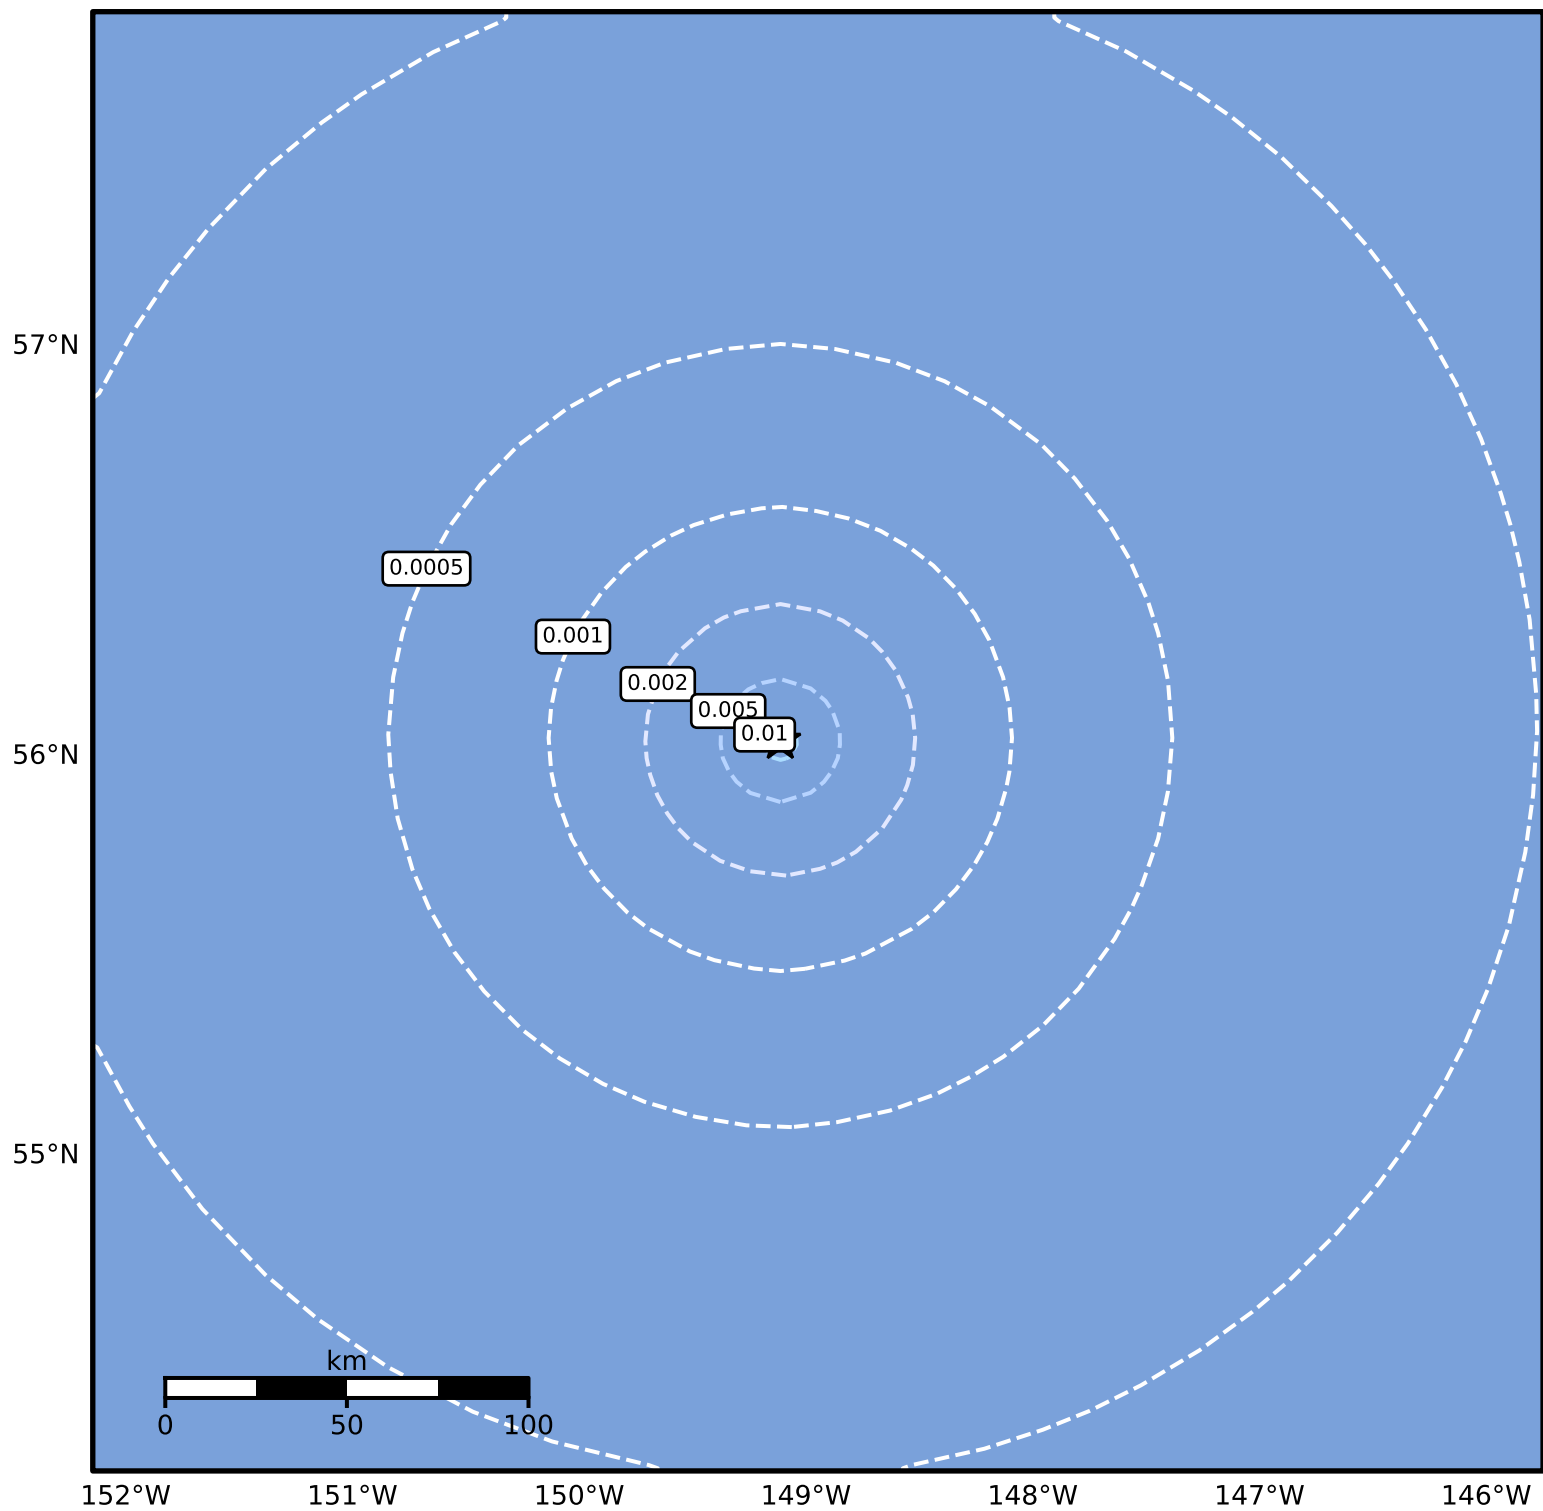

3.0 Second Peak Spectral Acceleration Map Alaska Earthquake Center
ShakeMap: 279 km (173 miles) SE of Kodiak
Jul 01, 2024 22:49:42 UTC M3.8 N56.04 W149.11 Depth: 12.1km ID:ak0248f0qmwn

Scale based on Worden et al. (2012)

Version 1: Processed 2024-07-02T00:31:47Z

△ Seismic Instrument ○ Reported Intensity

★ Epicenter