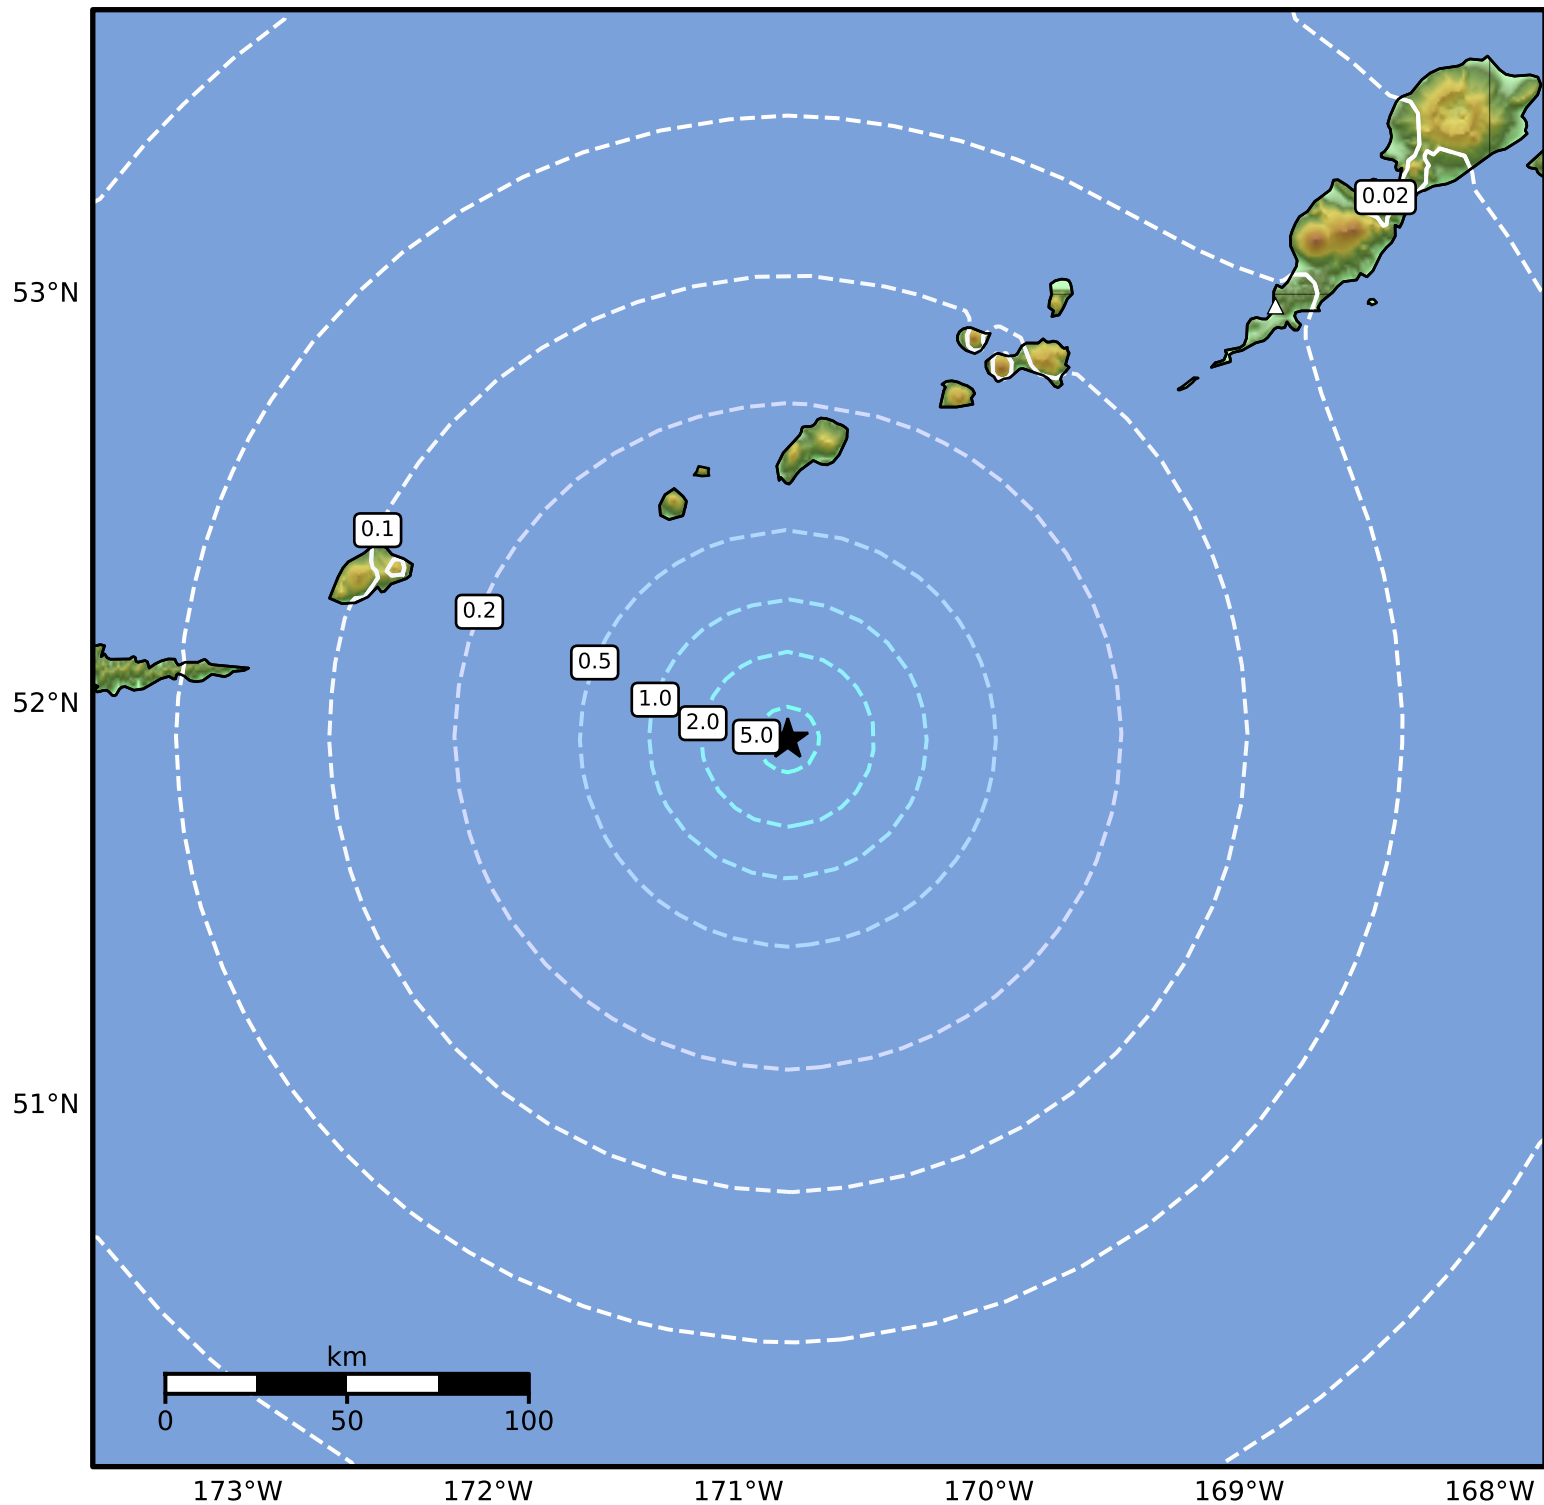

0.3 Second Peak Spectral Acceleration Map Alaska Earthquake Center
 ShakeMap: 95 km (59 miles) ESE of Amukta Pass
 Jul 03, 2024 00:20:36 UTC M4.5 N51.91 W170.80 Depth: 12.5km ID:ak0248hyjksa

SA(0.3) (%g)	0.1	0.2	0.5	1	2	5	10	20	50	100	200
--------------	-----	-----	-----	---	---	---	----	----	----	-----	-----

Scale based on Worden et al. (2012)

Version 2: Processed 2024-07-03T04:09:19Z

△ Seismic Instrument ○ Reported Intensity

★ Epicenter