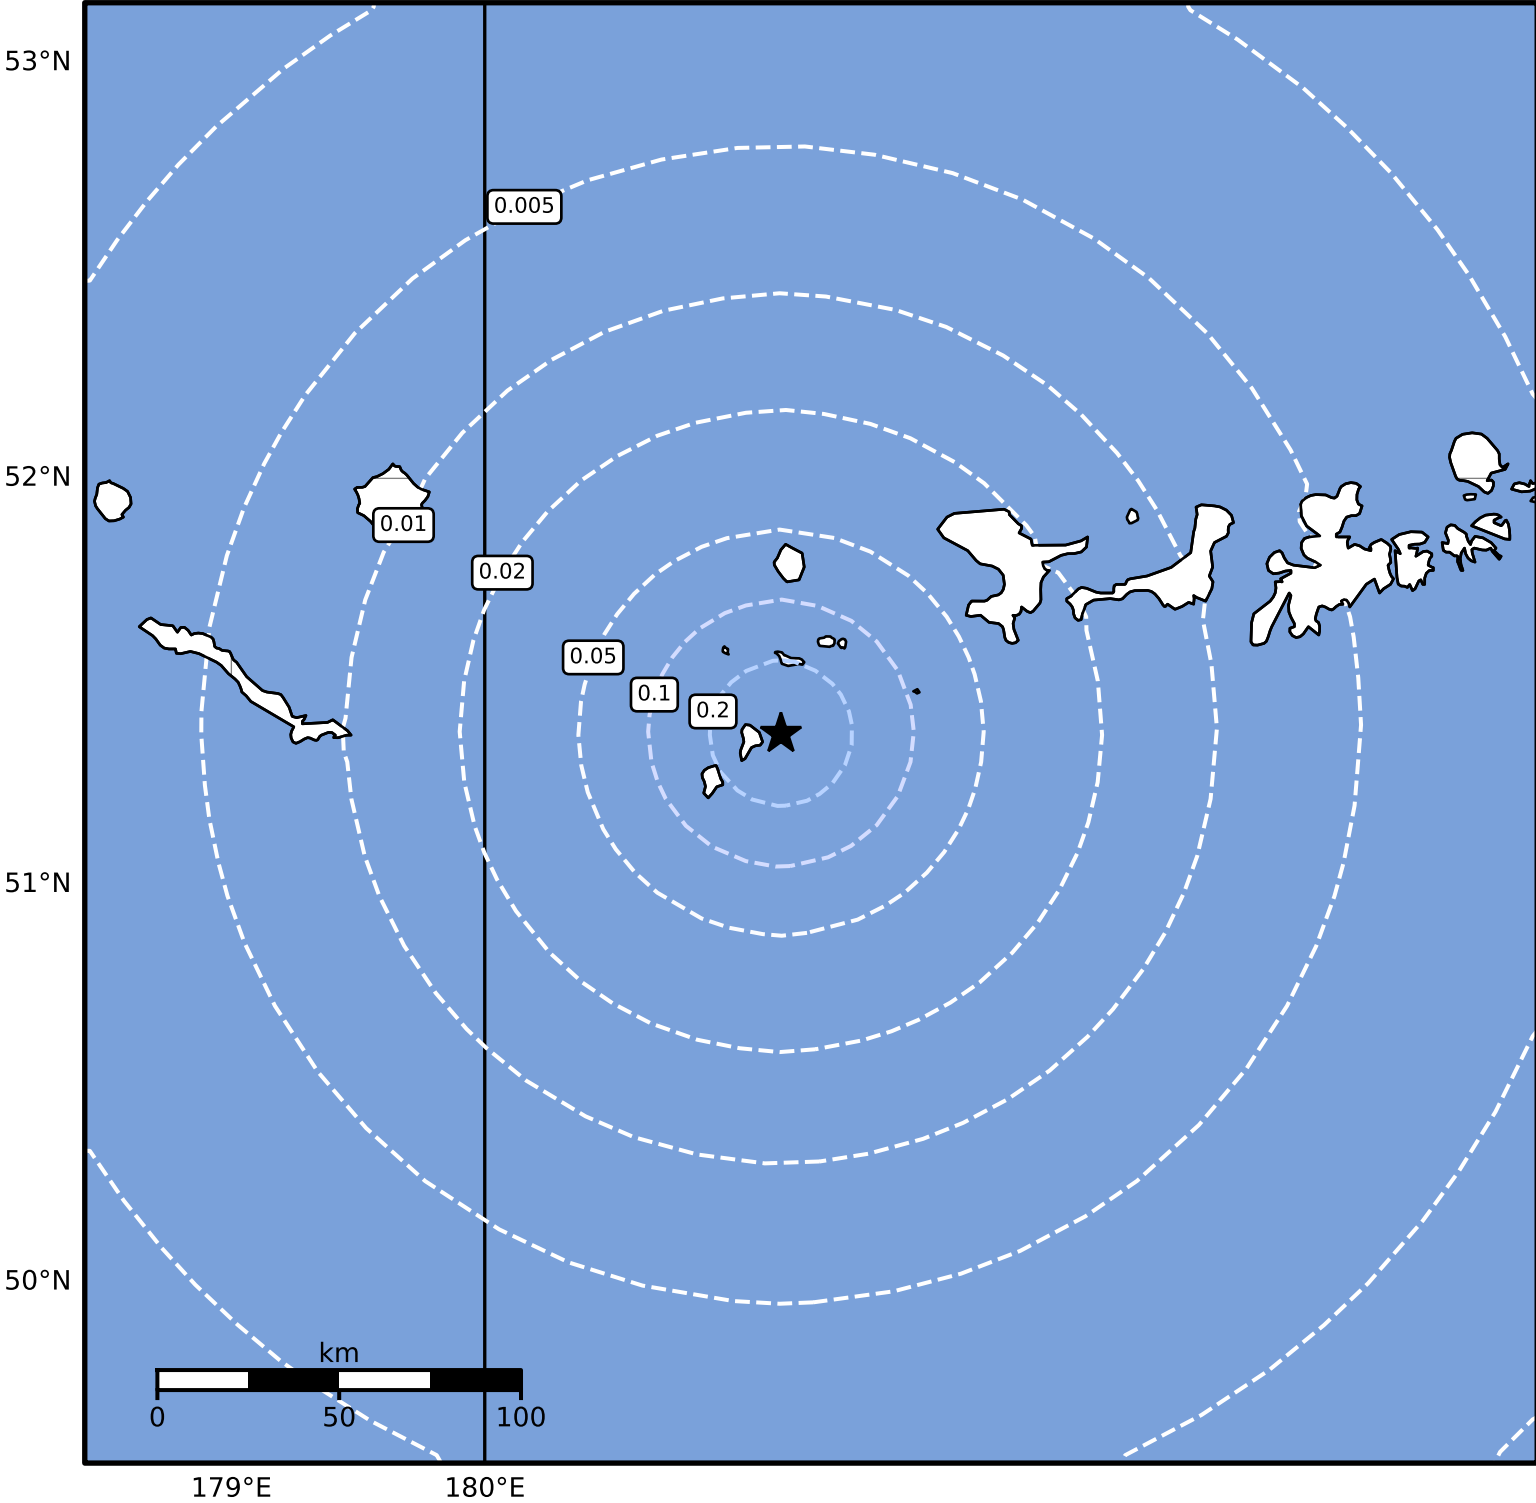

Peak Ground Acceleration Map Alaska Earthquake Center
 ShakeMap: 151 km (94 miles) E of Amchitka
 Jul 03, 2024 18:34:55 UTC M3.7 N51.37 W178.83 Depth: 24.5km ID:ak0248i9cetd

PGA (%g)	0.1	0.2	0.5	1	2	5	10	20	50	100	200

Scale based on Worden et al. (2012)

Version 2: Processed 2024-07-03T22:47:44Z

△ Seismic Instrument ○ Reported Intensity

★ Epicenter