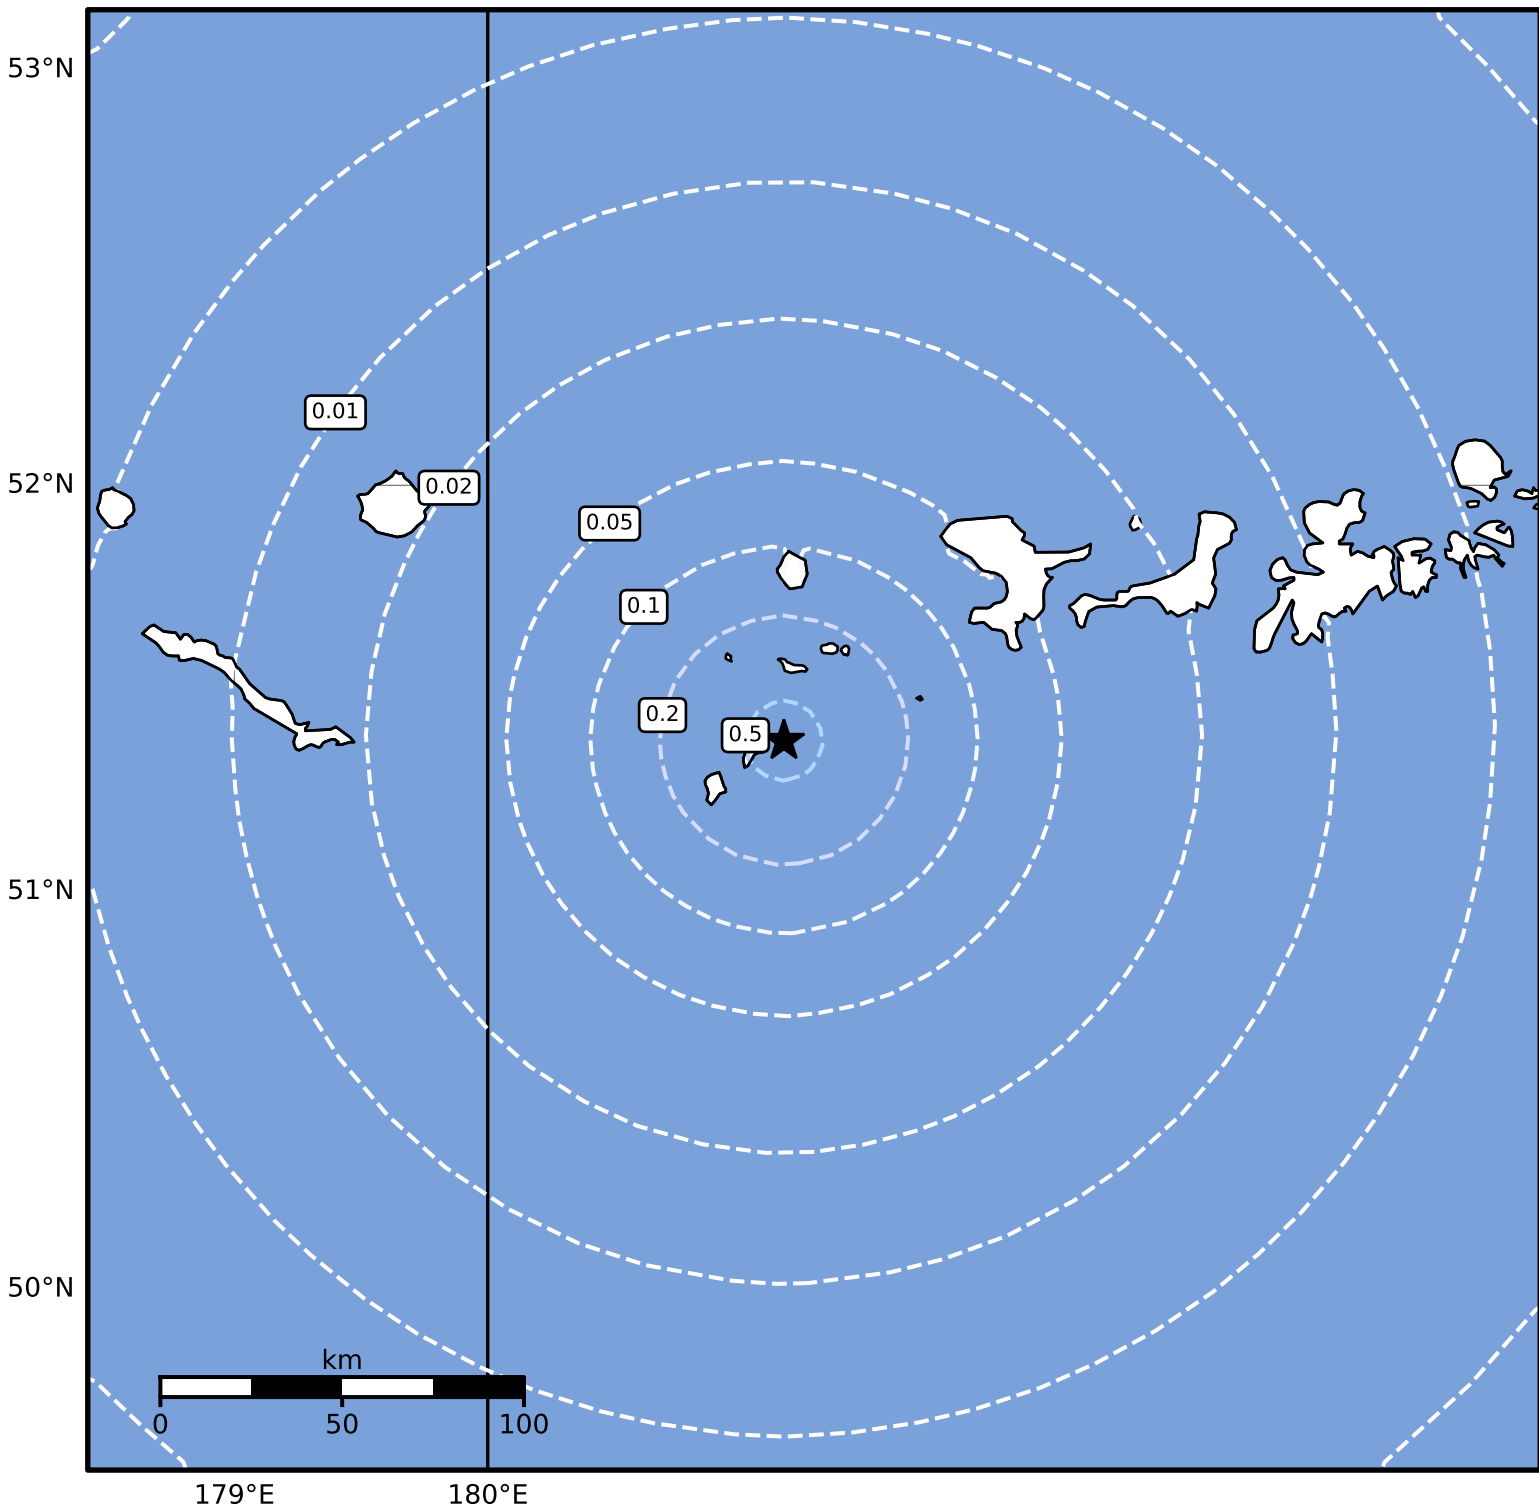

0.3 Second Spectral Acceleration Map Alaska Earthquake Center
 ShakeMap: 151 km (94 miles) E of Amchitka
 Jul 03, 2024 18:34:55 UTC M3.7 N51.37 W178.83 Depth: 24.5km ID:ak0248i9cetd

SA(0.3) (%g)	0.1	0.2	0.5	1	2	5	10	20	50	100	200
---------------------	------------	------------	------------	----------	----------	----------	-----------	-----------	-----------	------------	------------

Scale based on Worden et al. (2012)

Version 2: Processed 2024-07-03T22:47:44Z

△ Seismic Instrument ○ Reported Intensity

★ Epicenter