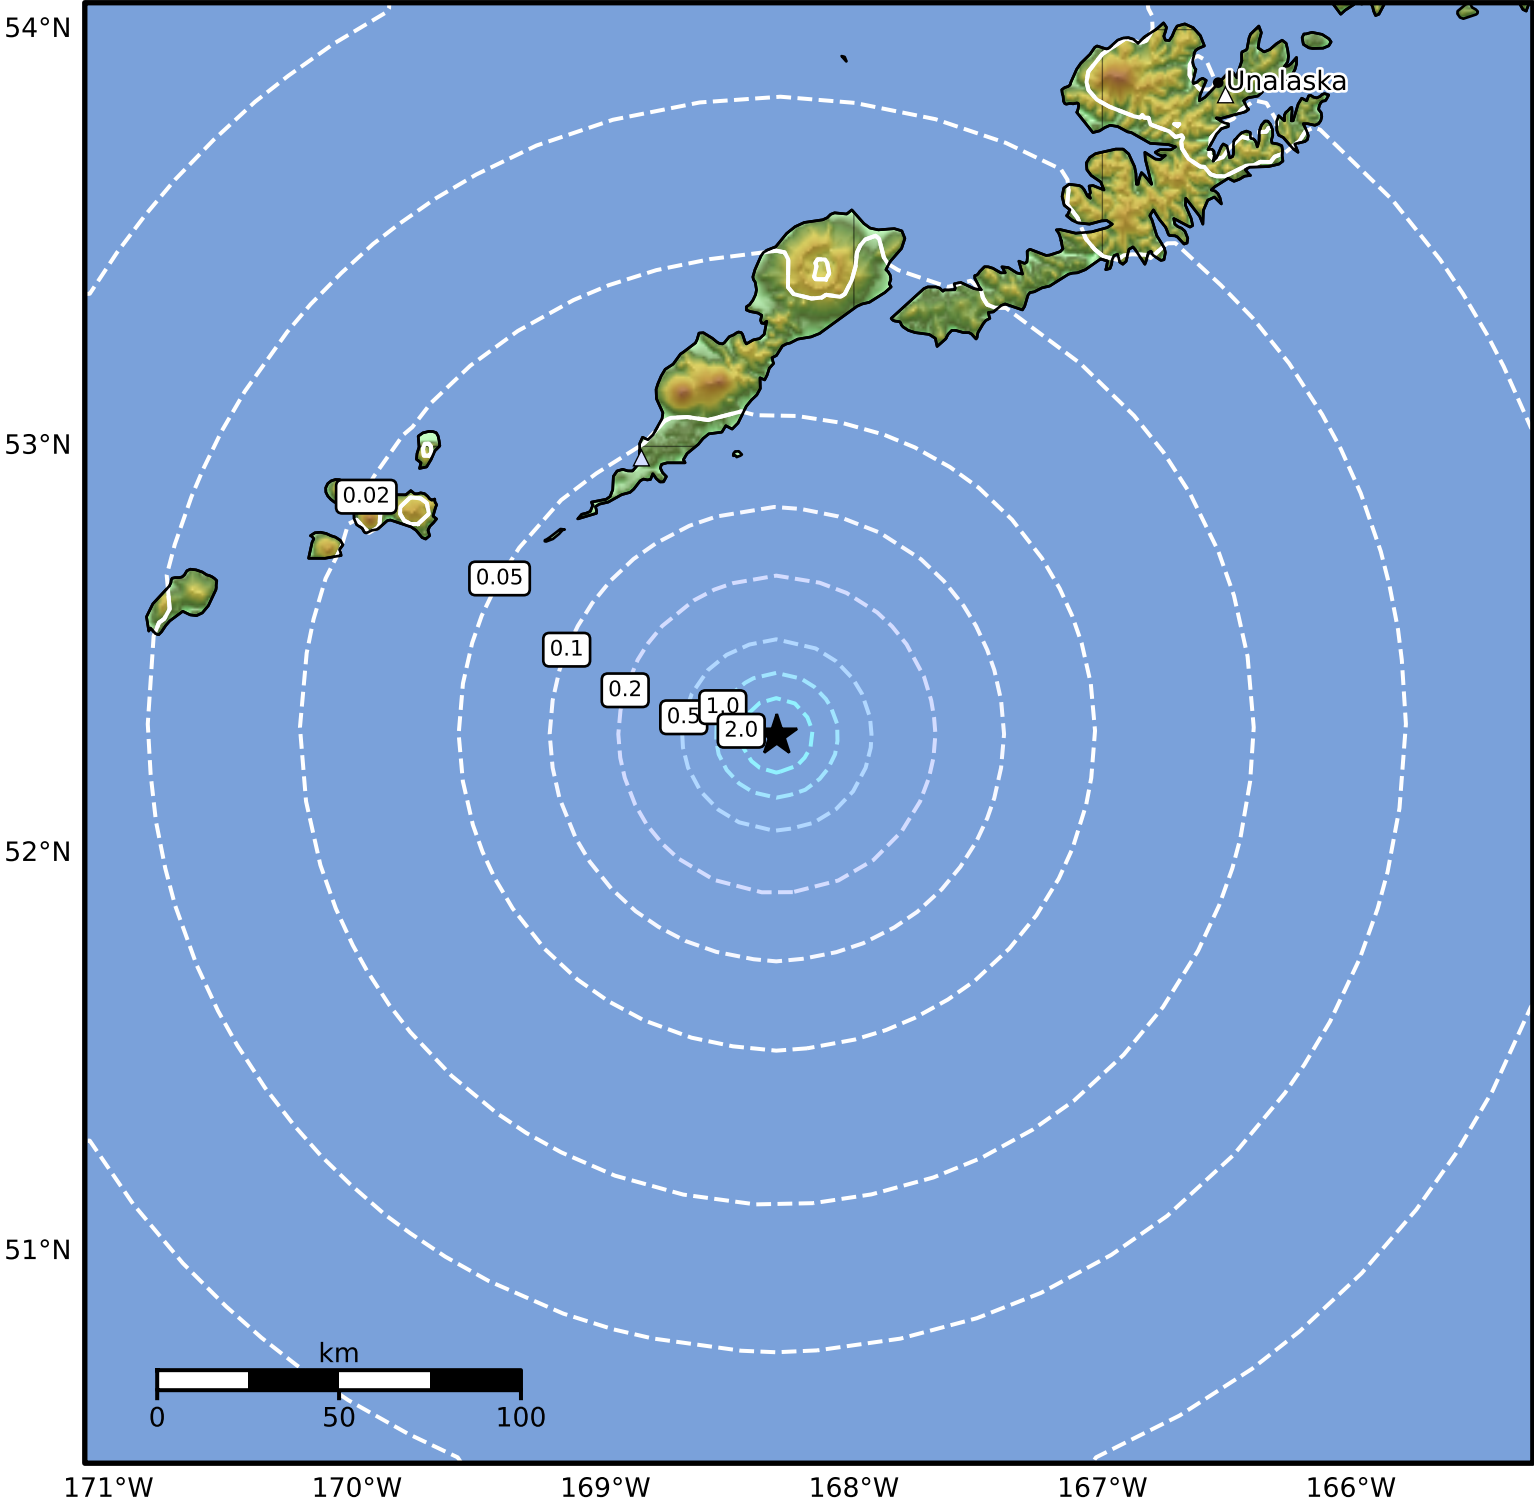

0.3 Second Peak Spectral Acceleration Map Alaska Earthquake Center
 ShakeMap: 81 km (50 miles) SSE of Nikolski
 Jul 04, 2024 08:37:25 UTC M3.8 N52.29 W168.31 Depth: 5.6km ID:ak0248jqy0gw

SA(0.3) (%g)	0.1	0.2	0.5	1	2	5	10	20	50	100	200
---------------------	------------	------------	------------	----------	----------	----------	-----------	-----------	-----------	------------	------------

Scale based on Worden et al. (2012)

Version 2: Processed 2024-07-04T18:26:54Z

△ Seismic Instrument ○ Reported Intensity

★ Epicenter