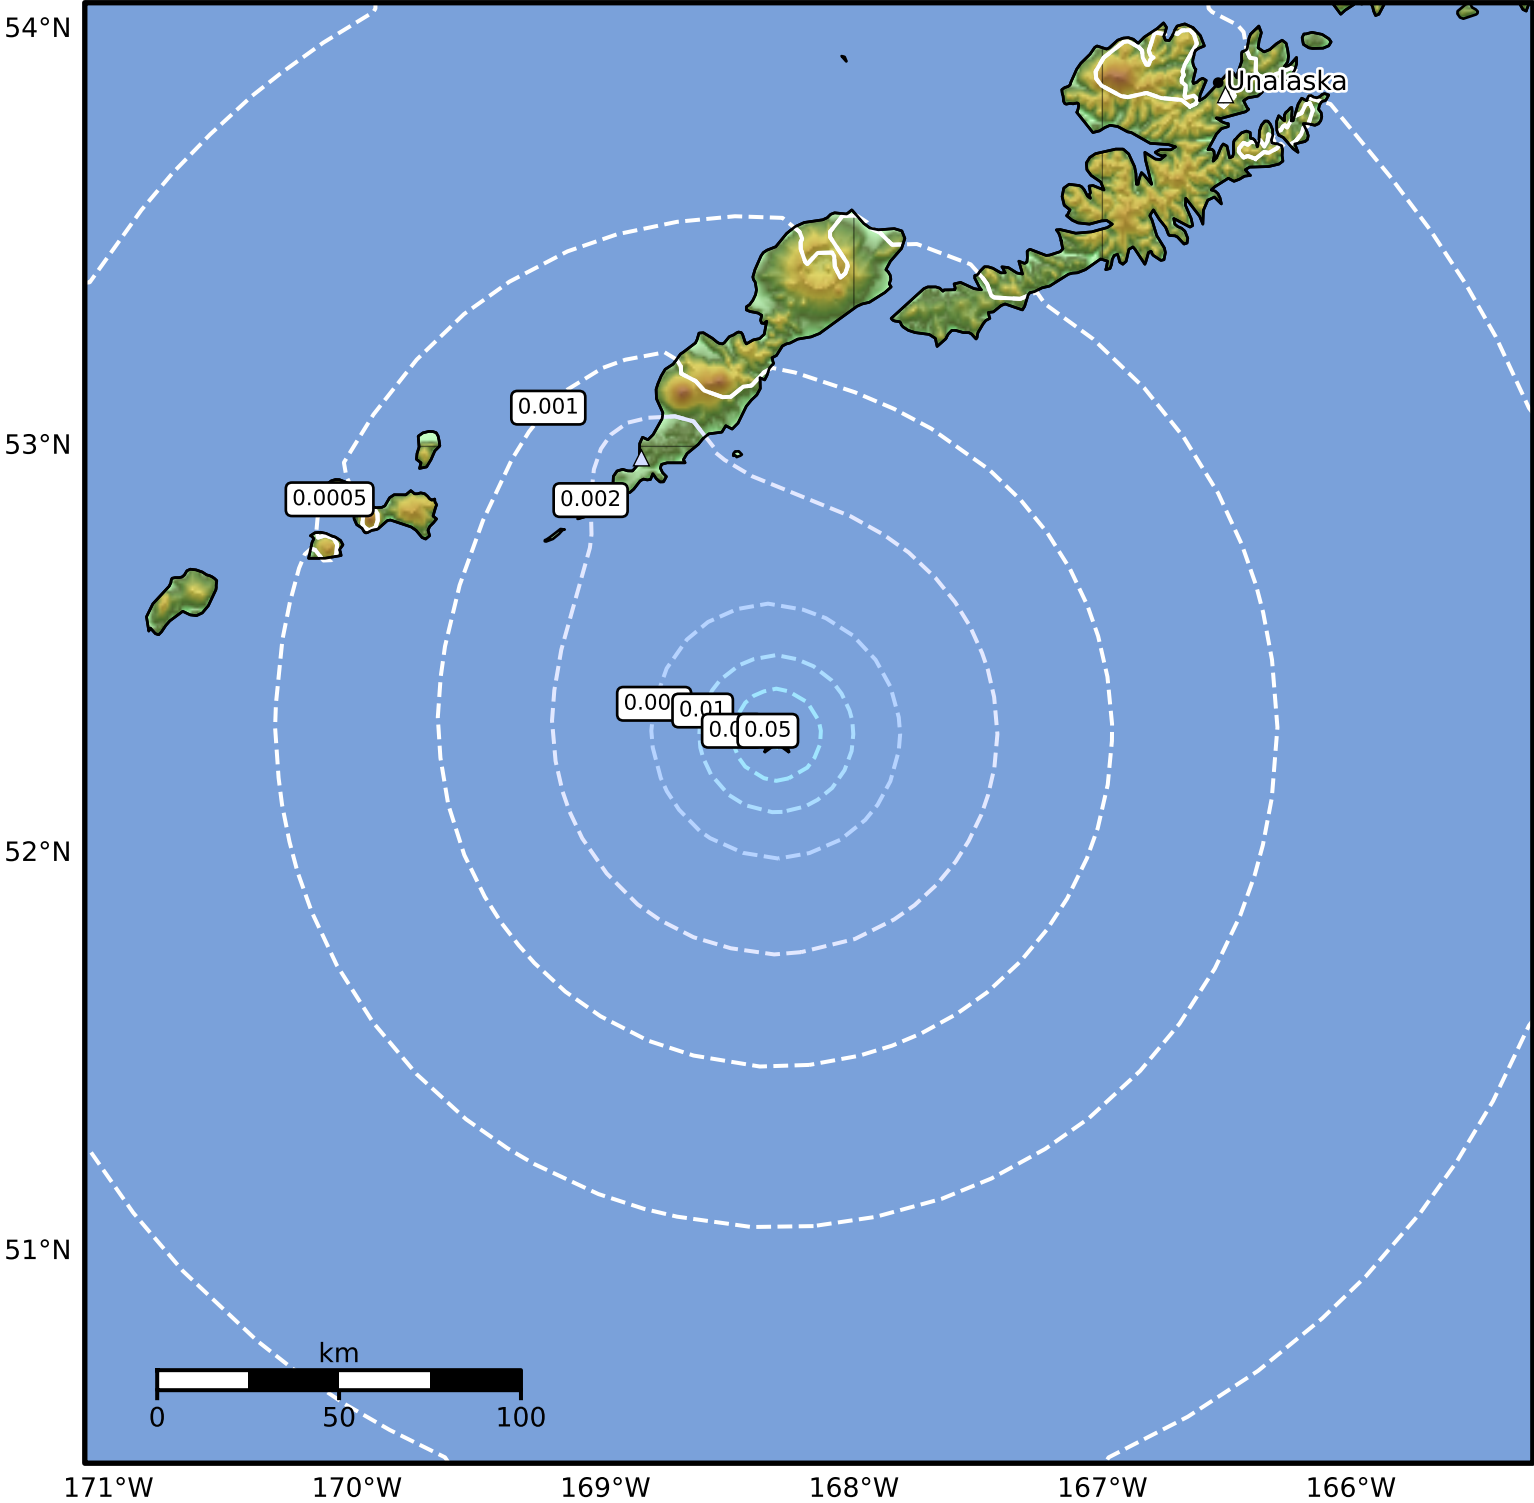

3.0 Second Peak Spectral Acceleration Map Alaska Earthquake Center  
 ShakeMap: 81 km (50 miles) SSE of Nikolski  
 Jul 04, 2024 08:37:25 UTC M3.8 N52.29 W168.31 Depth: 5.6km ID:ak0248jqy0gw

Scale based on Worden et al. (2012)

Version 2: Processed 2024-07-04T18:26:54Z

△ Seismic Instrument   ○ Reported Intensity   ★ Epicenter