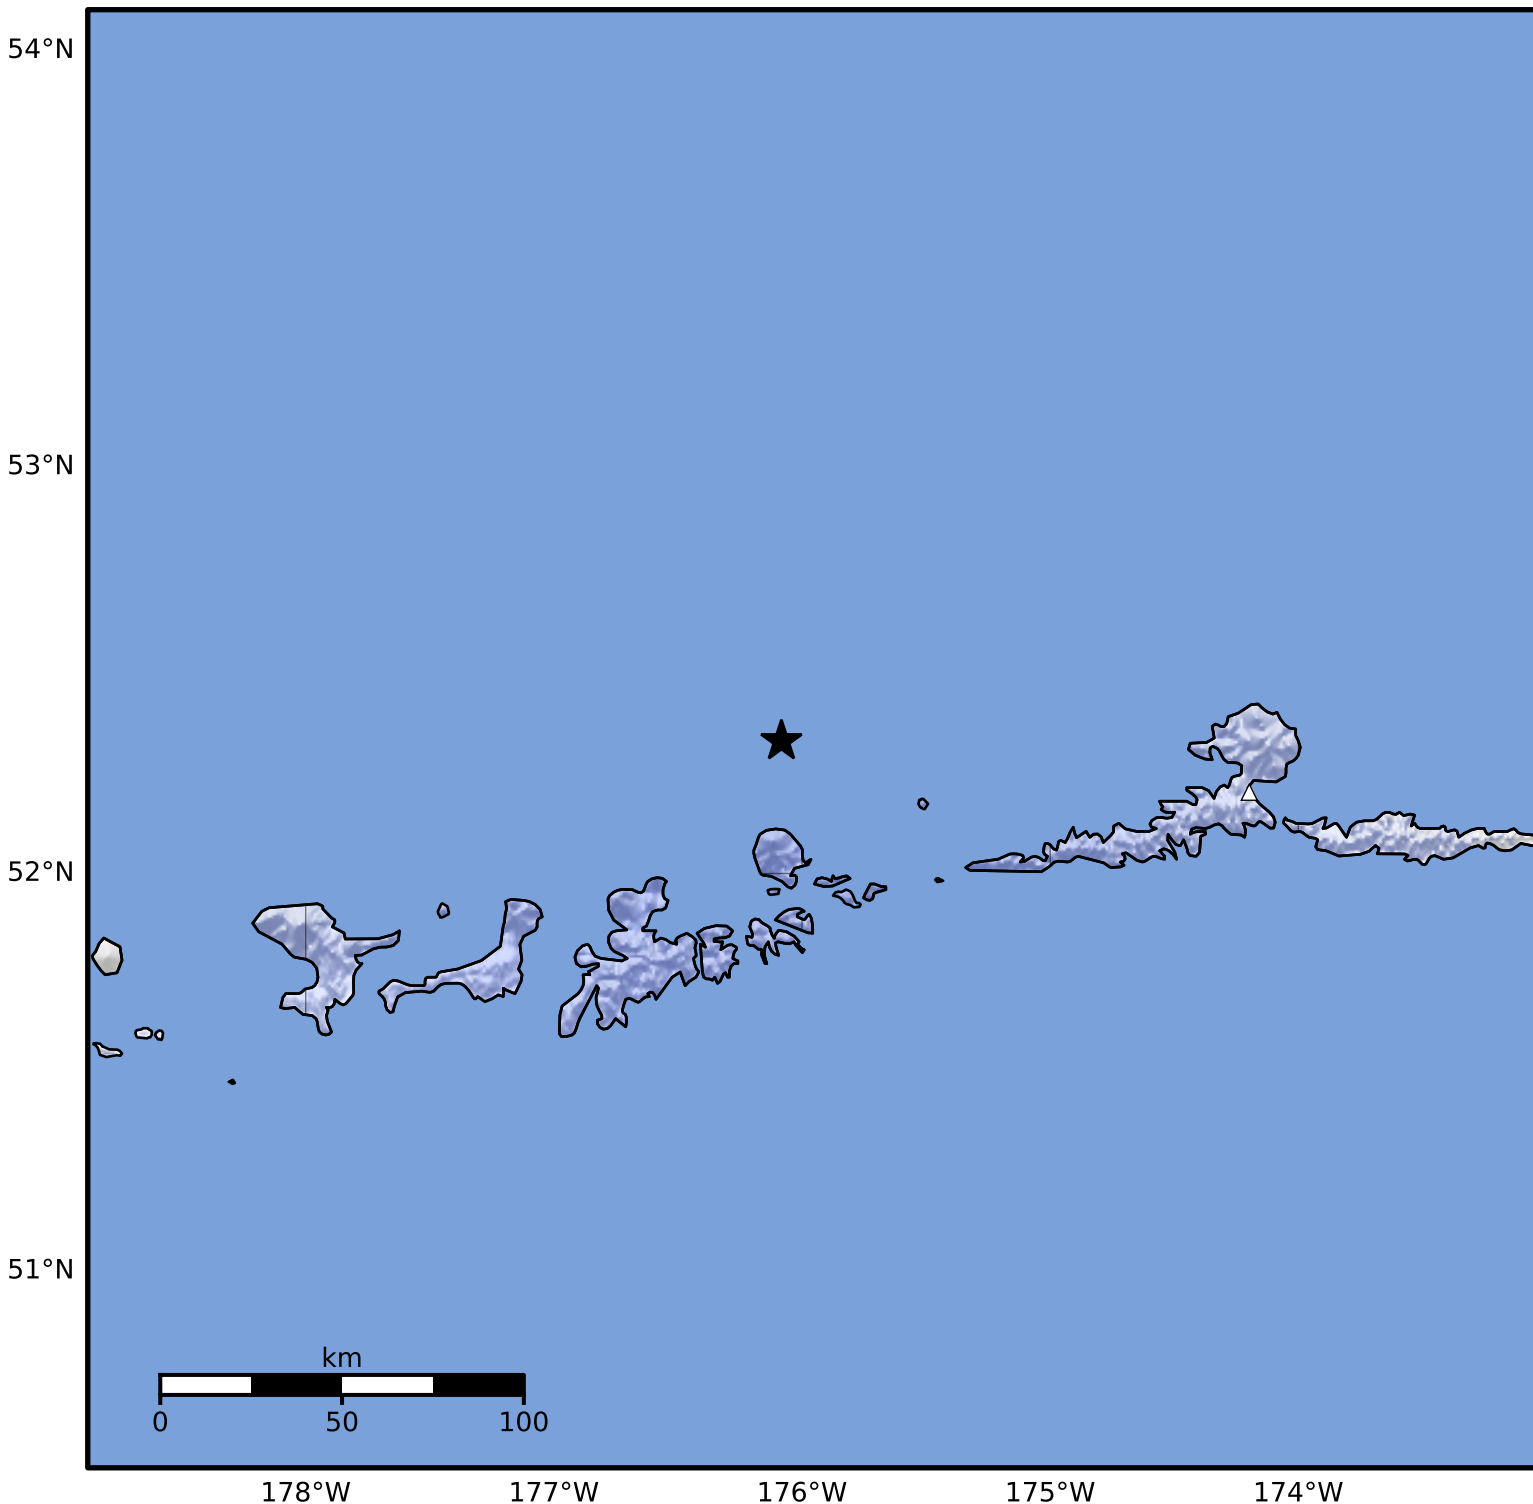

Macroseismic Intensity Map Alaska Earthquake Center
 ShakeMap: 64 km (40 miles) NE of Adak
 Jul 06, 2024 16:22:13 UTC M3.6 N52.33 W176.08 Depth: 166.5km ID:ak0248n6oxel

SHAKING	Not felt	Weak	Light	Moderate	Strong	Very strong	Severe	Violent	Extreme
DAMAGE	None	None	None	Very light	Light	Moderate	Moderate/heavy	Heavy	Very heavy
PGA(%g)	<0.0464	0.297	2.76	6.2	11.5	21.5	40.1	74.7	>139
PGV(cm/s)	<0.0215	0.135	1.41	4.65	9.64	20	41.4	85.8	>178
INTENSITY	I	II-III	IV	V	VI	VII	VIII	IX	X+

Scale based on Worden et al. (2012)

Version 1: Processed 2024-07-06T19:52:28Z

△ Seismic Instrument ○ Reported Intensity

★ Epicenter