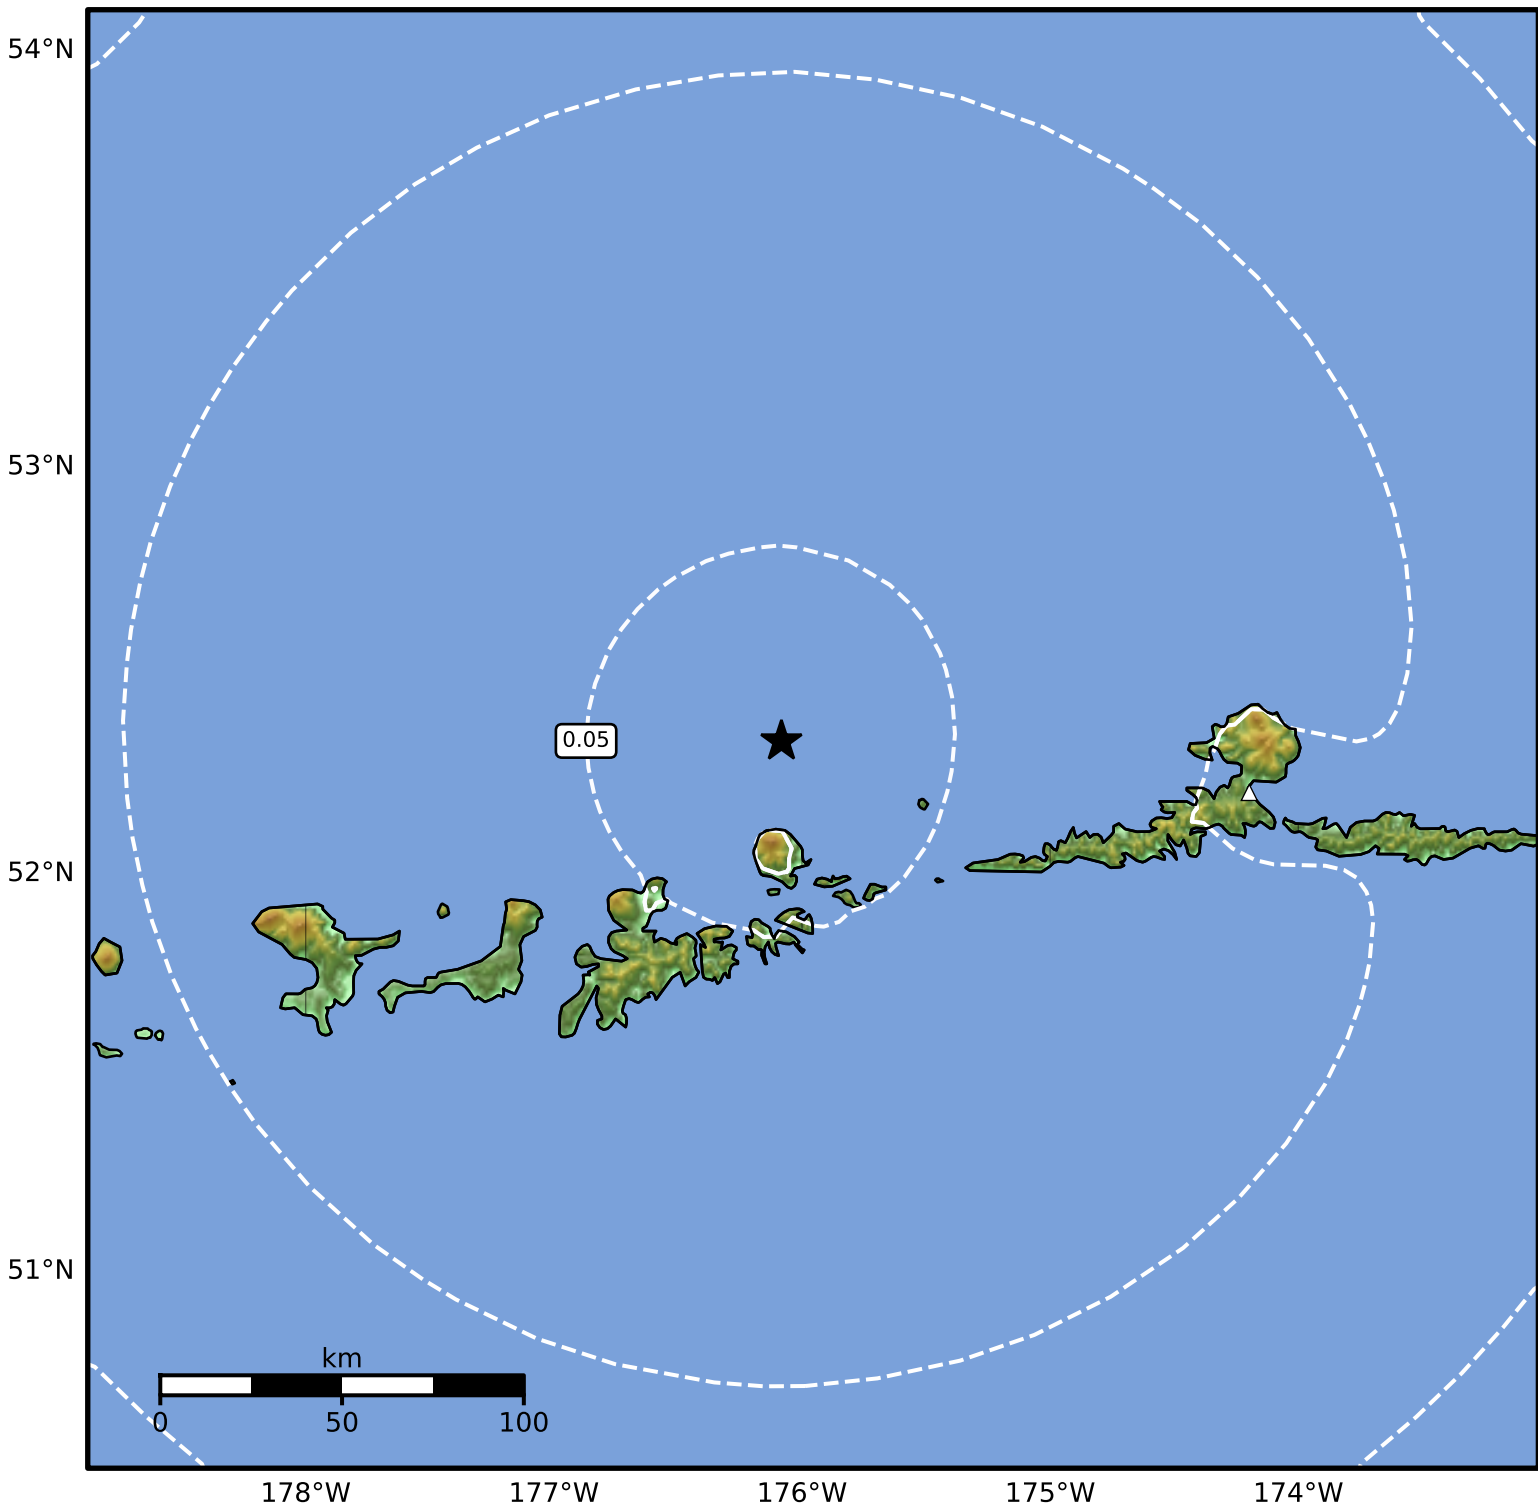

Peak Ground Acceleration Map Alaska Earthquake Center
ShakeMap: 64 km (40 miles) NE of Adak
Jul 06, 2024 16:22:13 UTC M3.6 N52.33 W176.08 Depth: 166.5km ID:ak0248n6oxel

PGA (%g)	0.1	0.2	0.5	1	2	5	10	20	50	100	200
----------	-----	-----	-----	---	---	---	----	----	----	-----	-----

Scale based on Worden et al. (2012)

Version 1: Processed 2024-07-06T19:52:28Z

△ Seismic Instrument ○ Reported Intensity

★ Epicenter