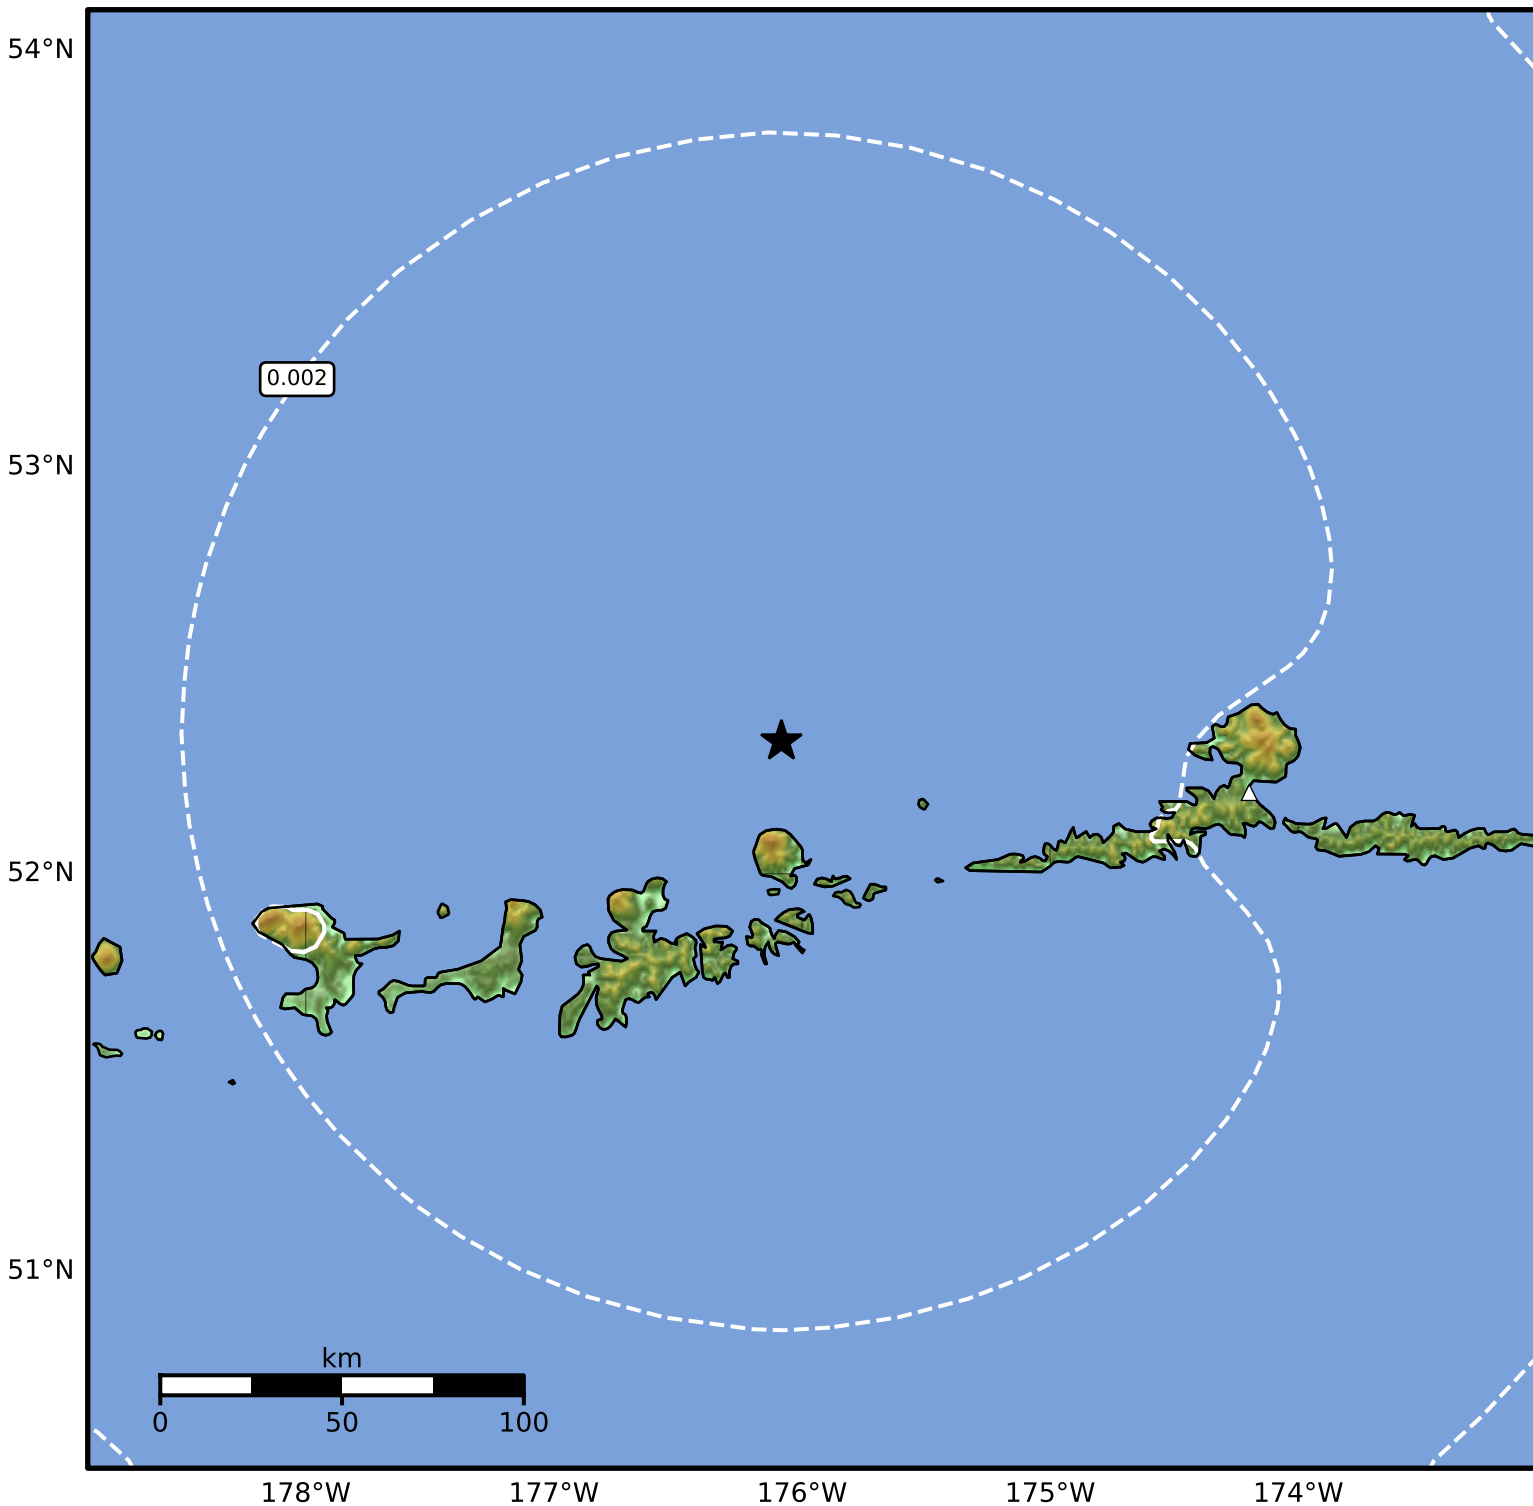

1.0 Second Peak Spectral Acceleration Map Alaska Earthquake Center
ShakeMap: 64 km (40 miles) NE of Adak
Jul 06, 2024 16:22:13 UTC M3.6 N52.33 W176.08 Depth: 166.5km ID:ak0248n6oxel

Scale based on Worden et al. (2012)

Version 1: Processed 2024-07-06T19:52:28Z

△ Seismic Instrument ○ Reported Intensity

★ Epicenter