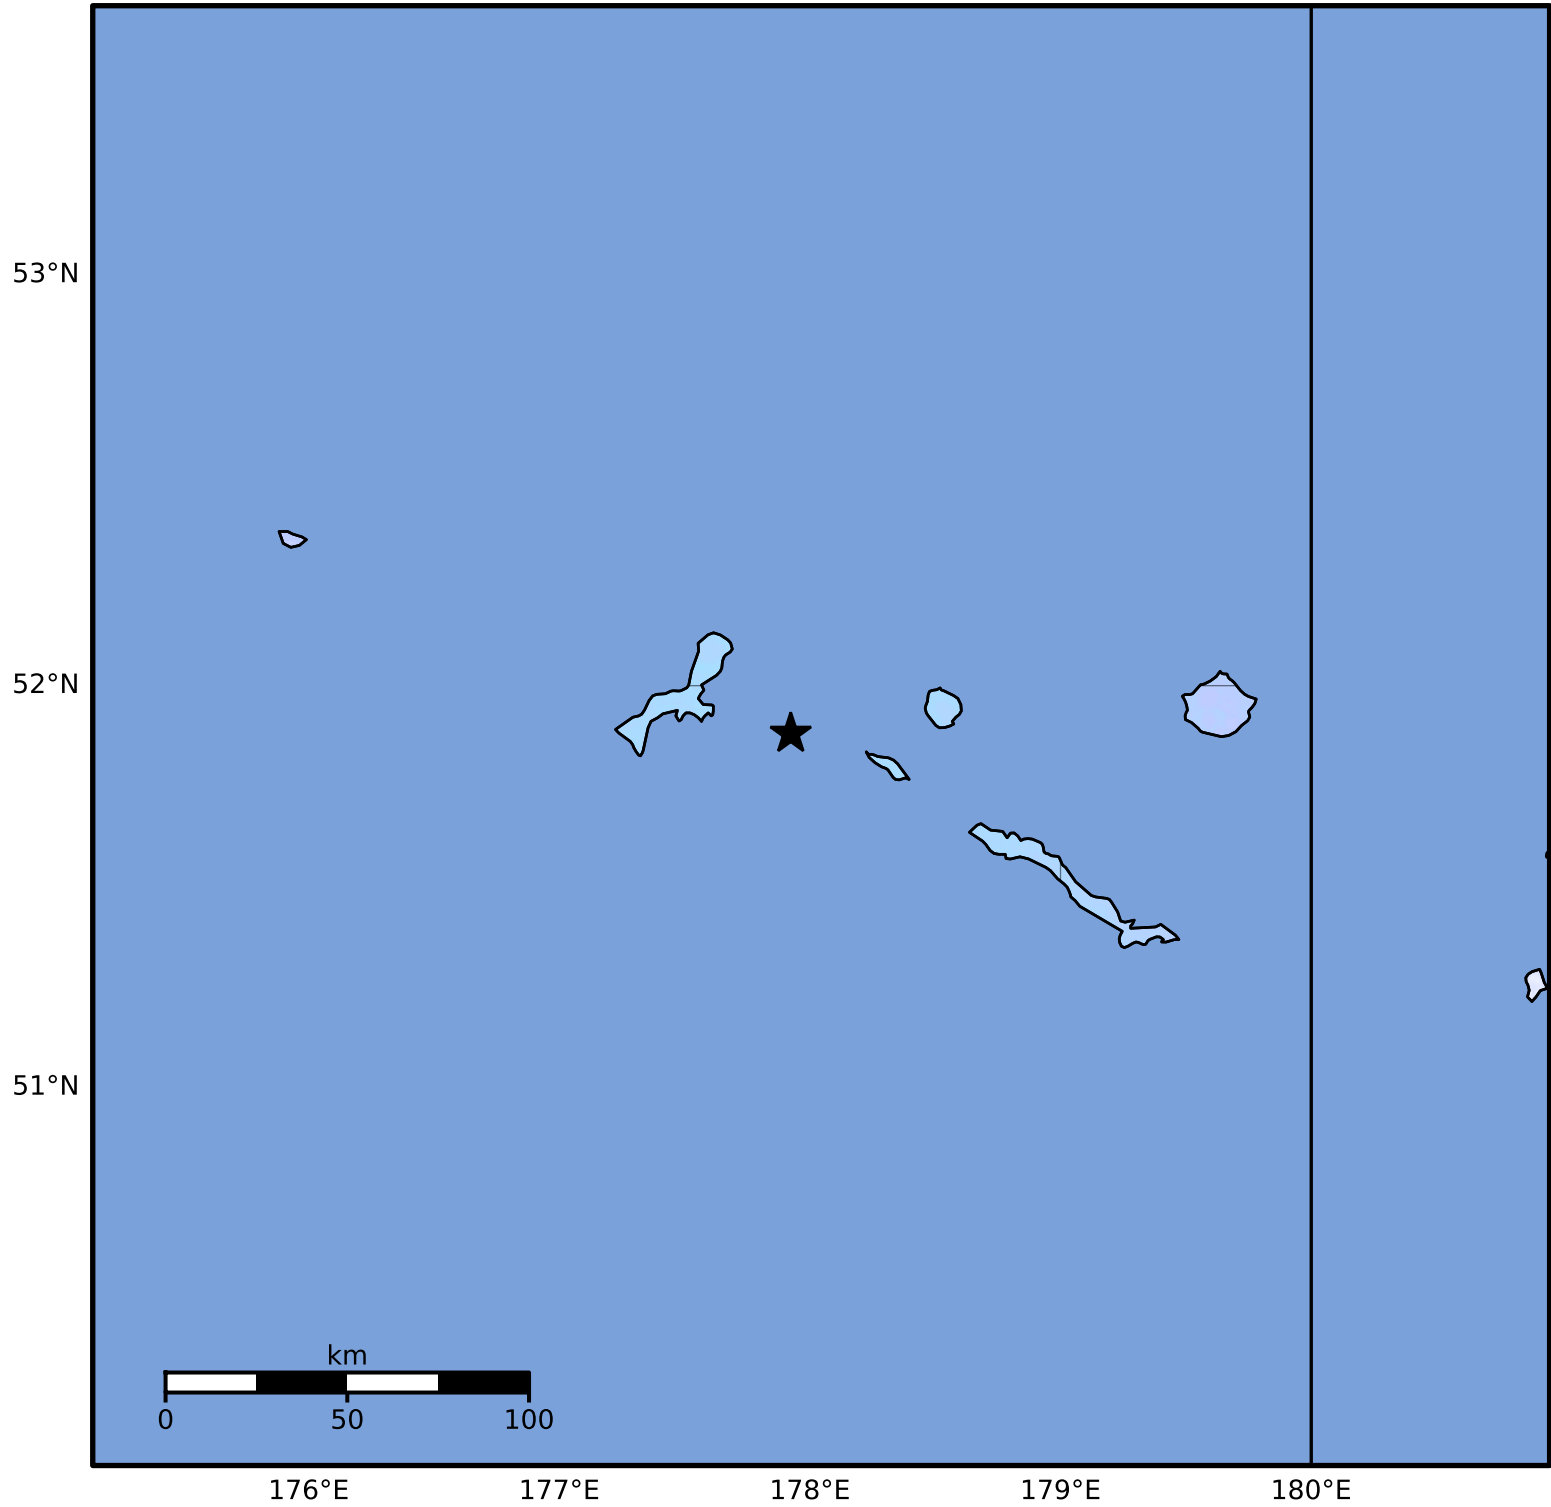

Macroseismic Intensity Map Alaska Earthquake Center
 ShakeMap: 84 km (52 miles) WNW of Amchitka
 Jul 06, 2024 18:13:27 UTC M3.9 N51.88 E177.92 Depth: 128.9km ID:ak0248n7tw2j

SHAKING	Not felt	Weak	Light	Moderate	Strong	Very strong	Severe	Violent	Extreme
DAMAGE	None	None	None	Very light	Light	Moderate	Moderate/heavy	Heavy	Very heavy
PGA(%g)	<0.0464	0.297	2.76	6.2	11.5	21.5	40.1	74.7	>139
PGV(cm/s)	<0.0215	0.135	1.41	4.65	9.64	20	41.4	85.8	>178
INTENSITY	I	II-III	IV	V	VI	VII	VIII	IX	X+

Scale based on Worden et al. (2012)

Version 2: Processed 2024-07-06T19:58:19Z

△ Seismic Instrument ○ Reported Intensity

★ Epicenter