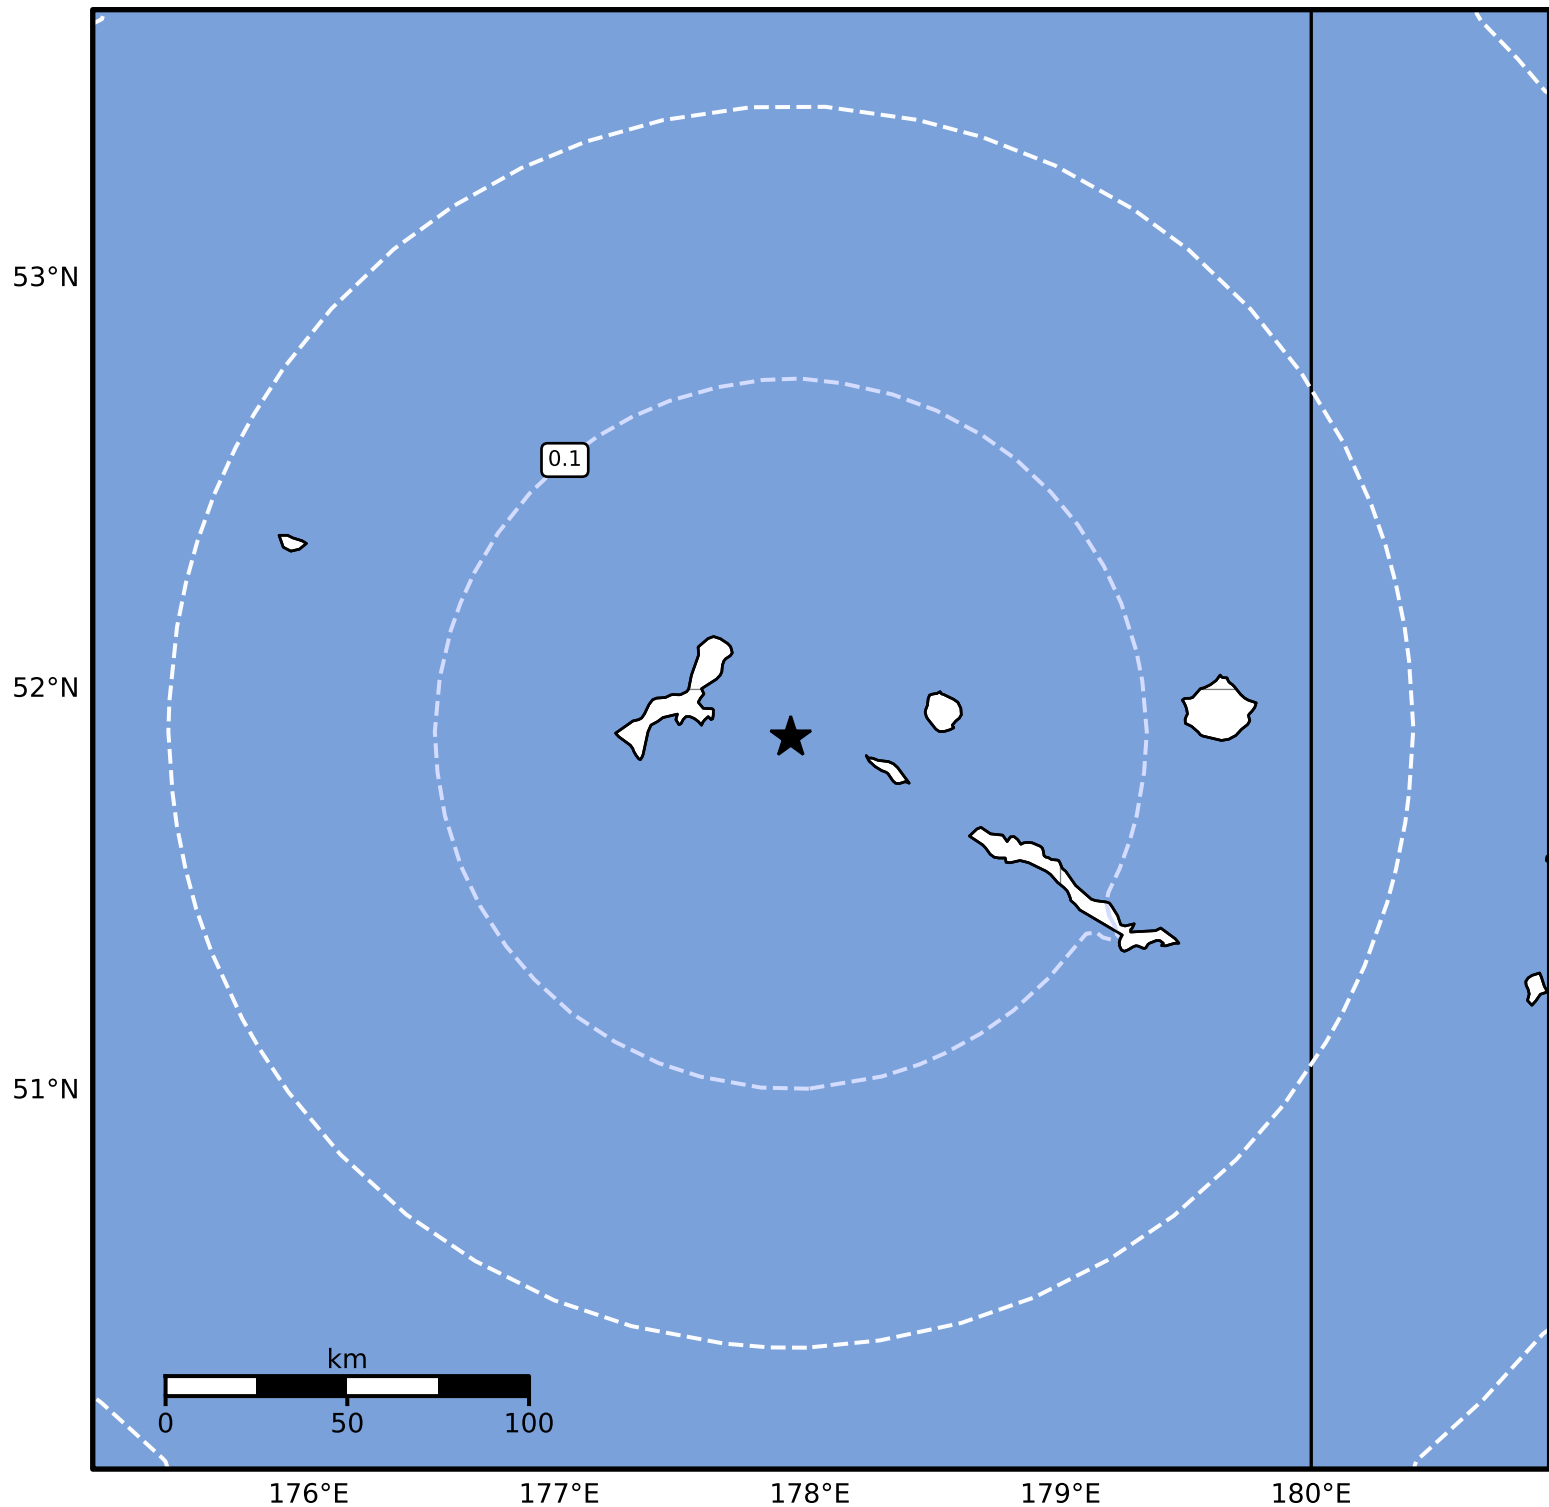

Peak Ground Acceleration Map Alaska Earthquake Center
ShakeMap: 84 km (52 miles) WNW of Amchitka
Jul 06, 2024 18:13:27 UTC M3.9 N51.88 E177.92 Depth: 128.9km ID:ak0248n7tw2j

Scale based on Worden et al. (2012)

Version 2: Processed 2024-07-06T19:58:19Z

△ Seismic Instrument ○ Reported Intensity

★ Epicenter