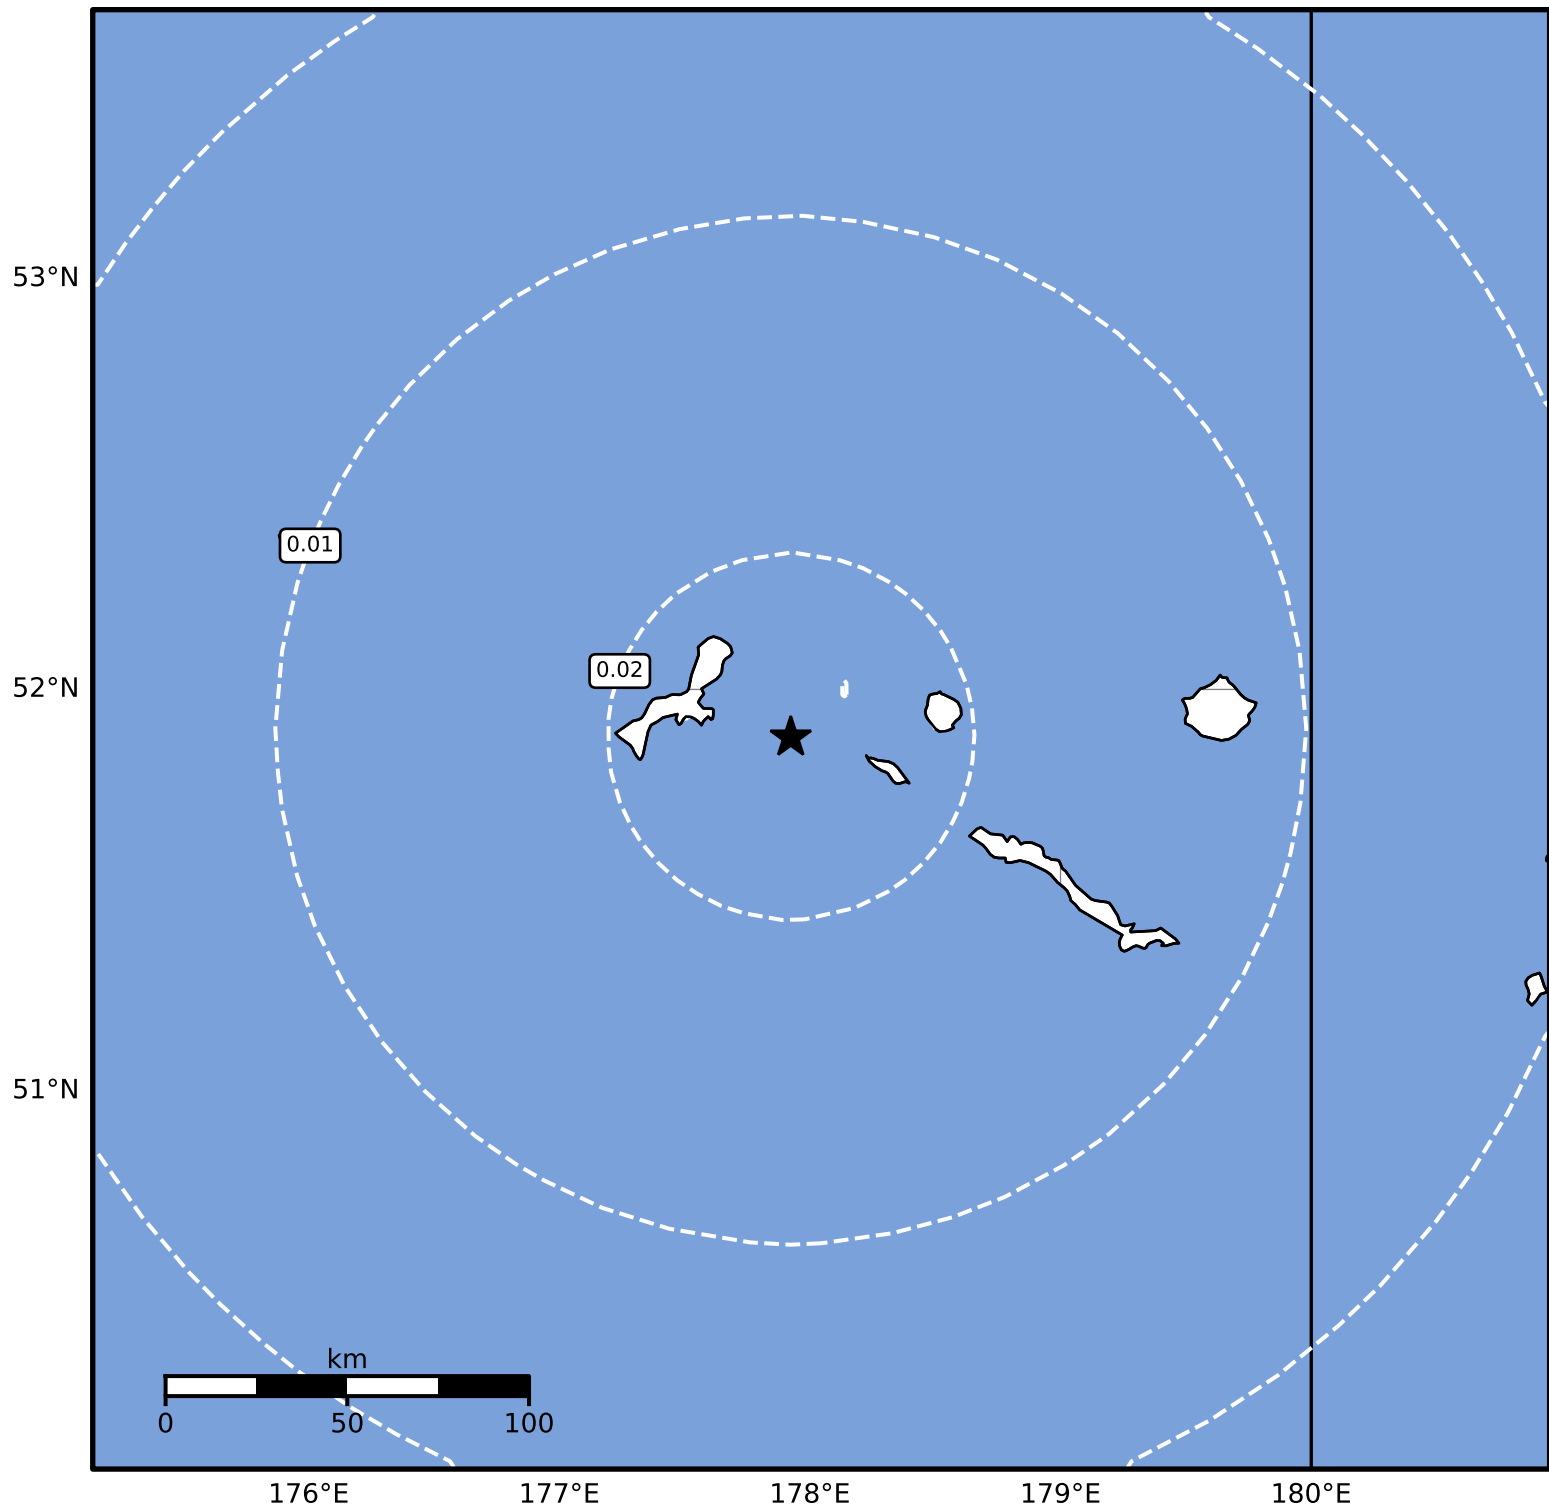

Peak Ground Velocity Map Alaska Earthquake Center
ShakeMap: 84 km (52 miles) WNW of Amchitka
Jul 06, 2024 18:13:27 UTC M3.9 N51.88 E177.92 Depth: 128.9km ID:ak0248n7tw2j

Scale based on Worden et al. (2012)

Version 2: Processed 2024-07-06T19:58:19Z

△ Seismic Instrument ○ Reported Intensity

★ Epicenter