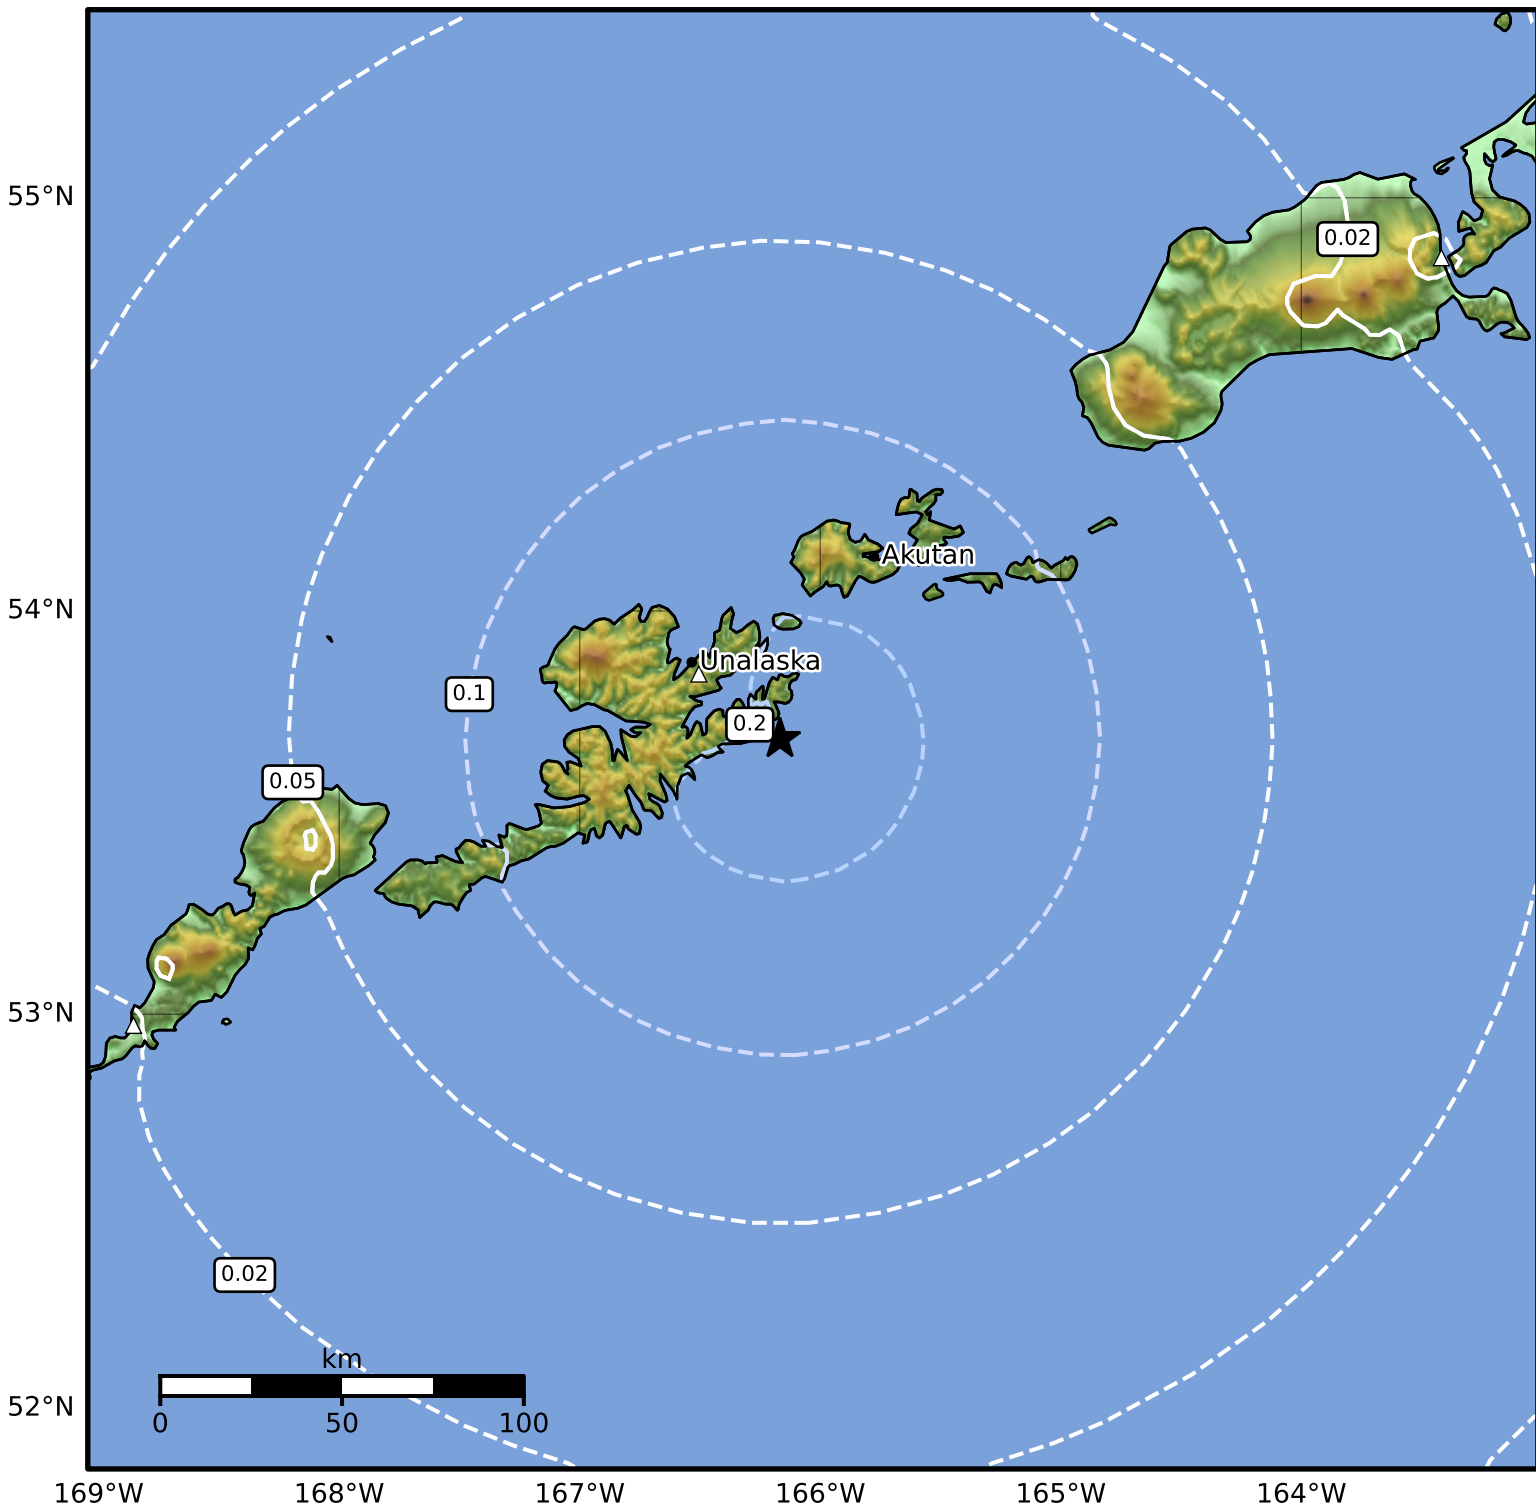

Peak Ground Acceleration Map Alaska Earthquake Center
ShakeMap: 32 km (20 miles) SE of Unalaska
Jul 08, 2024 21:36:10 UTC M3.5 N53.69 W166.17 Depth: 70.0km ID:ak0248qkts3g

PGA (%g)	0.1	0.2	0.5	1	2	5	10	20	50	100	200
----------	-----	-----	-----	---	---	---	----	----	----	-----	-----

Scale based on Worden et al. (2012)

Version 1: Processed 2024-07-08T21:38:26Z

△ Seismic Instrument ○ Reported Intensity

★ Epicenter