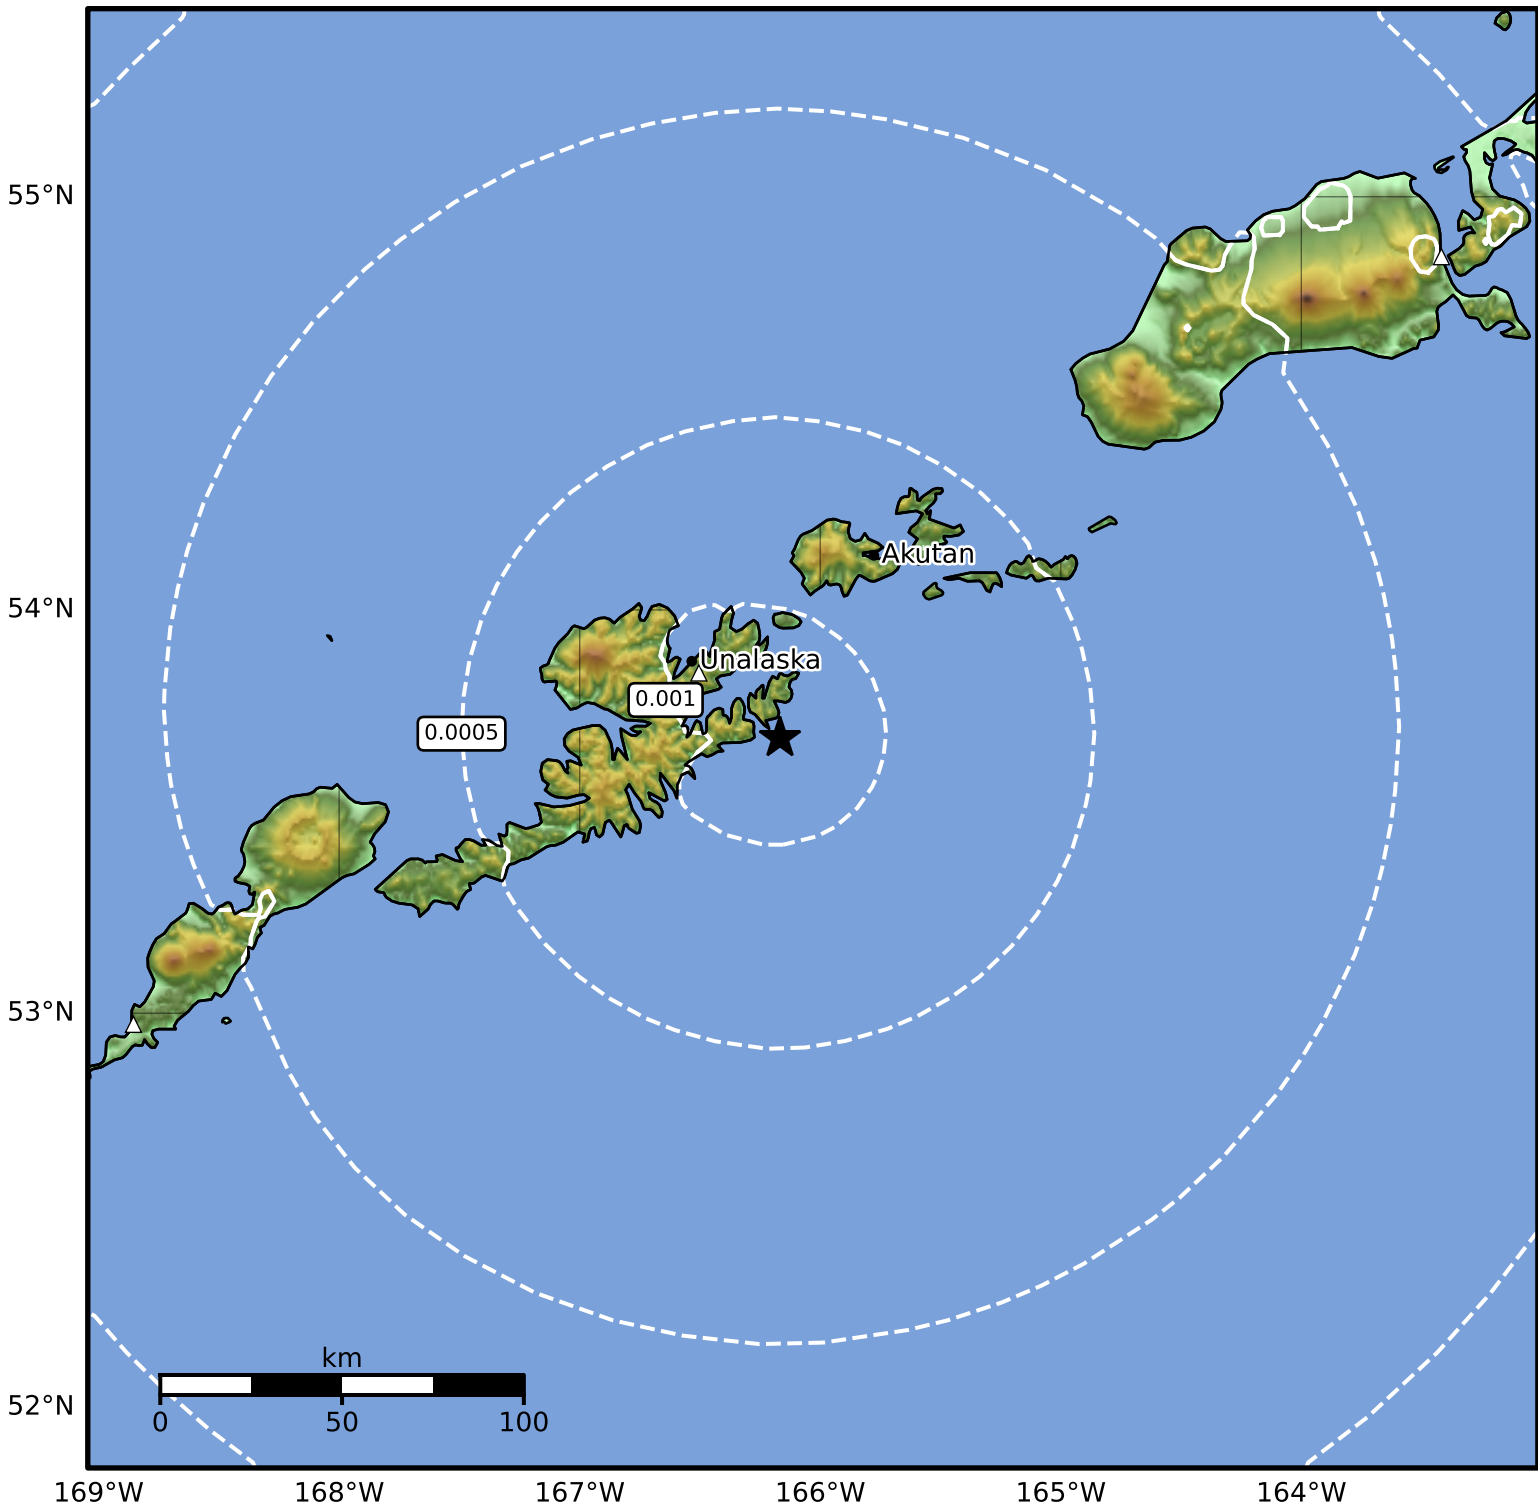

3.0 Second Peak Spectral Acceleration Map Alaska Earthquake Center
ShakeMap: 32 km (20 miles) SE of Unalaska
Jul 08, 2024 21:36:10 UTC M3.5 N53.69 W166.17 Depth: 70.0km ID:ak0248qkts3g

Scale based on Worden et al. (2012)

Version 1: Processed 2024-07-08T21:38:26Z

△ Seismic Instrument ○ Reported Intensity

★ Epicenter