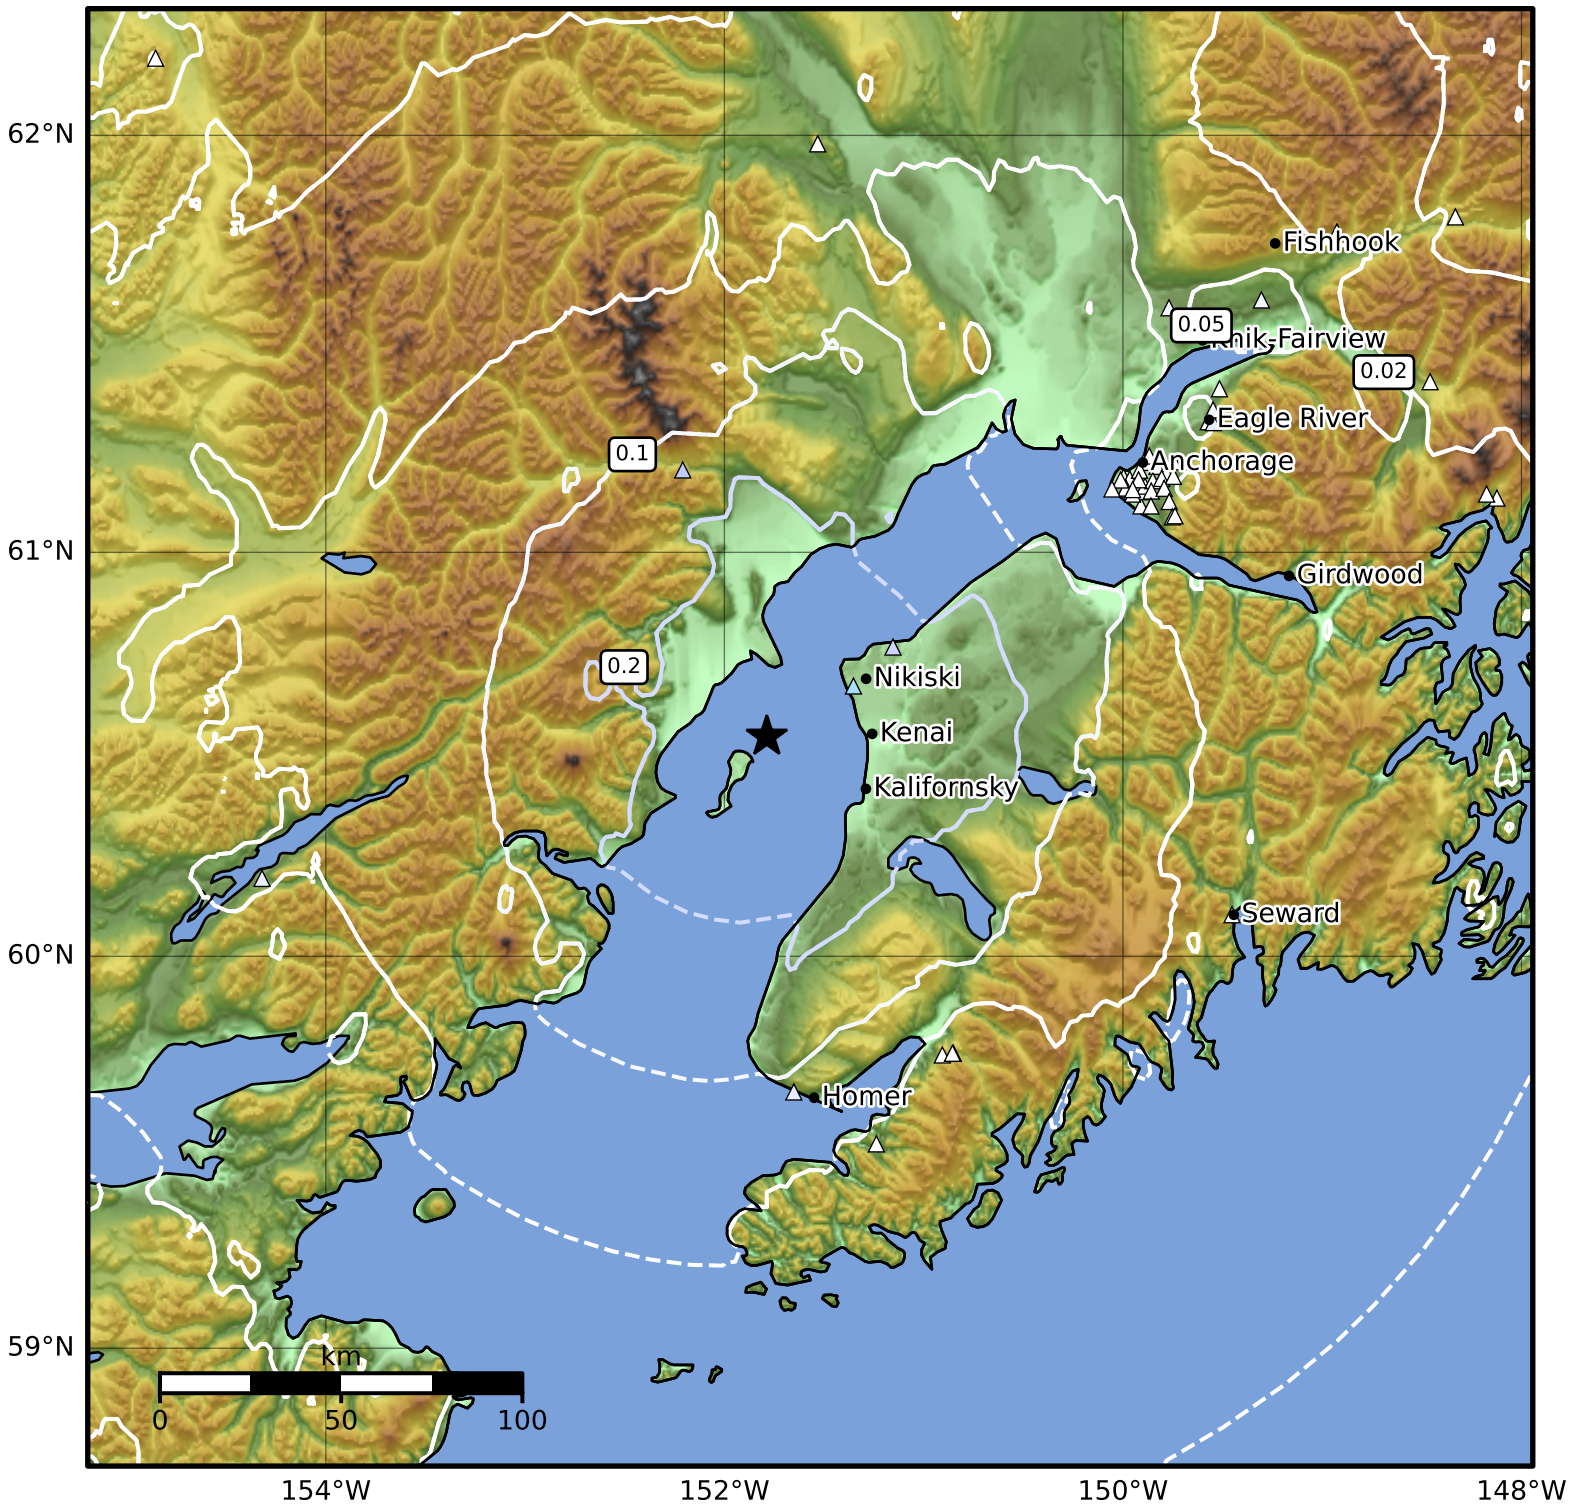

0.3 Second Peak Spectral Acceleration Map Alaska Earthquake Center
 ShakeMap: 29 km (18 miles) W of Kenai
 Jul 09, 2024 19:53:06 UTC M3.5 N60.55 W151.79 Depth: 69.3km ID:ak0248s79w9m

SA(0.3) (%g)	0.1	0.2	0.5	1	2	5	10	20	50	100	200
--------------	-----	-----	-----	---	---	---	----	----	----	-----	-----

Scale based on Worden et al. (2012)

Version 2: Processed 2024-07-10T01:22:45Z

△ Seismic Instrument ○ Reported Intensity

★ Epicenter