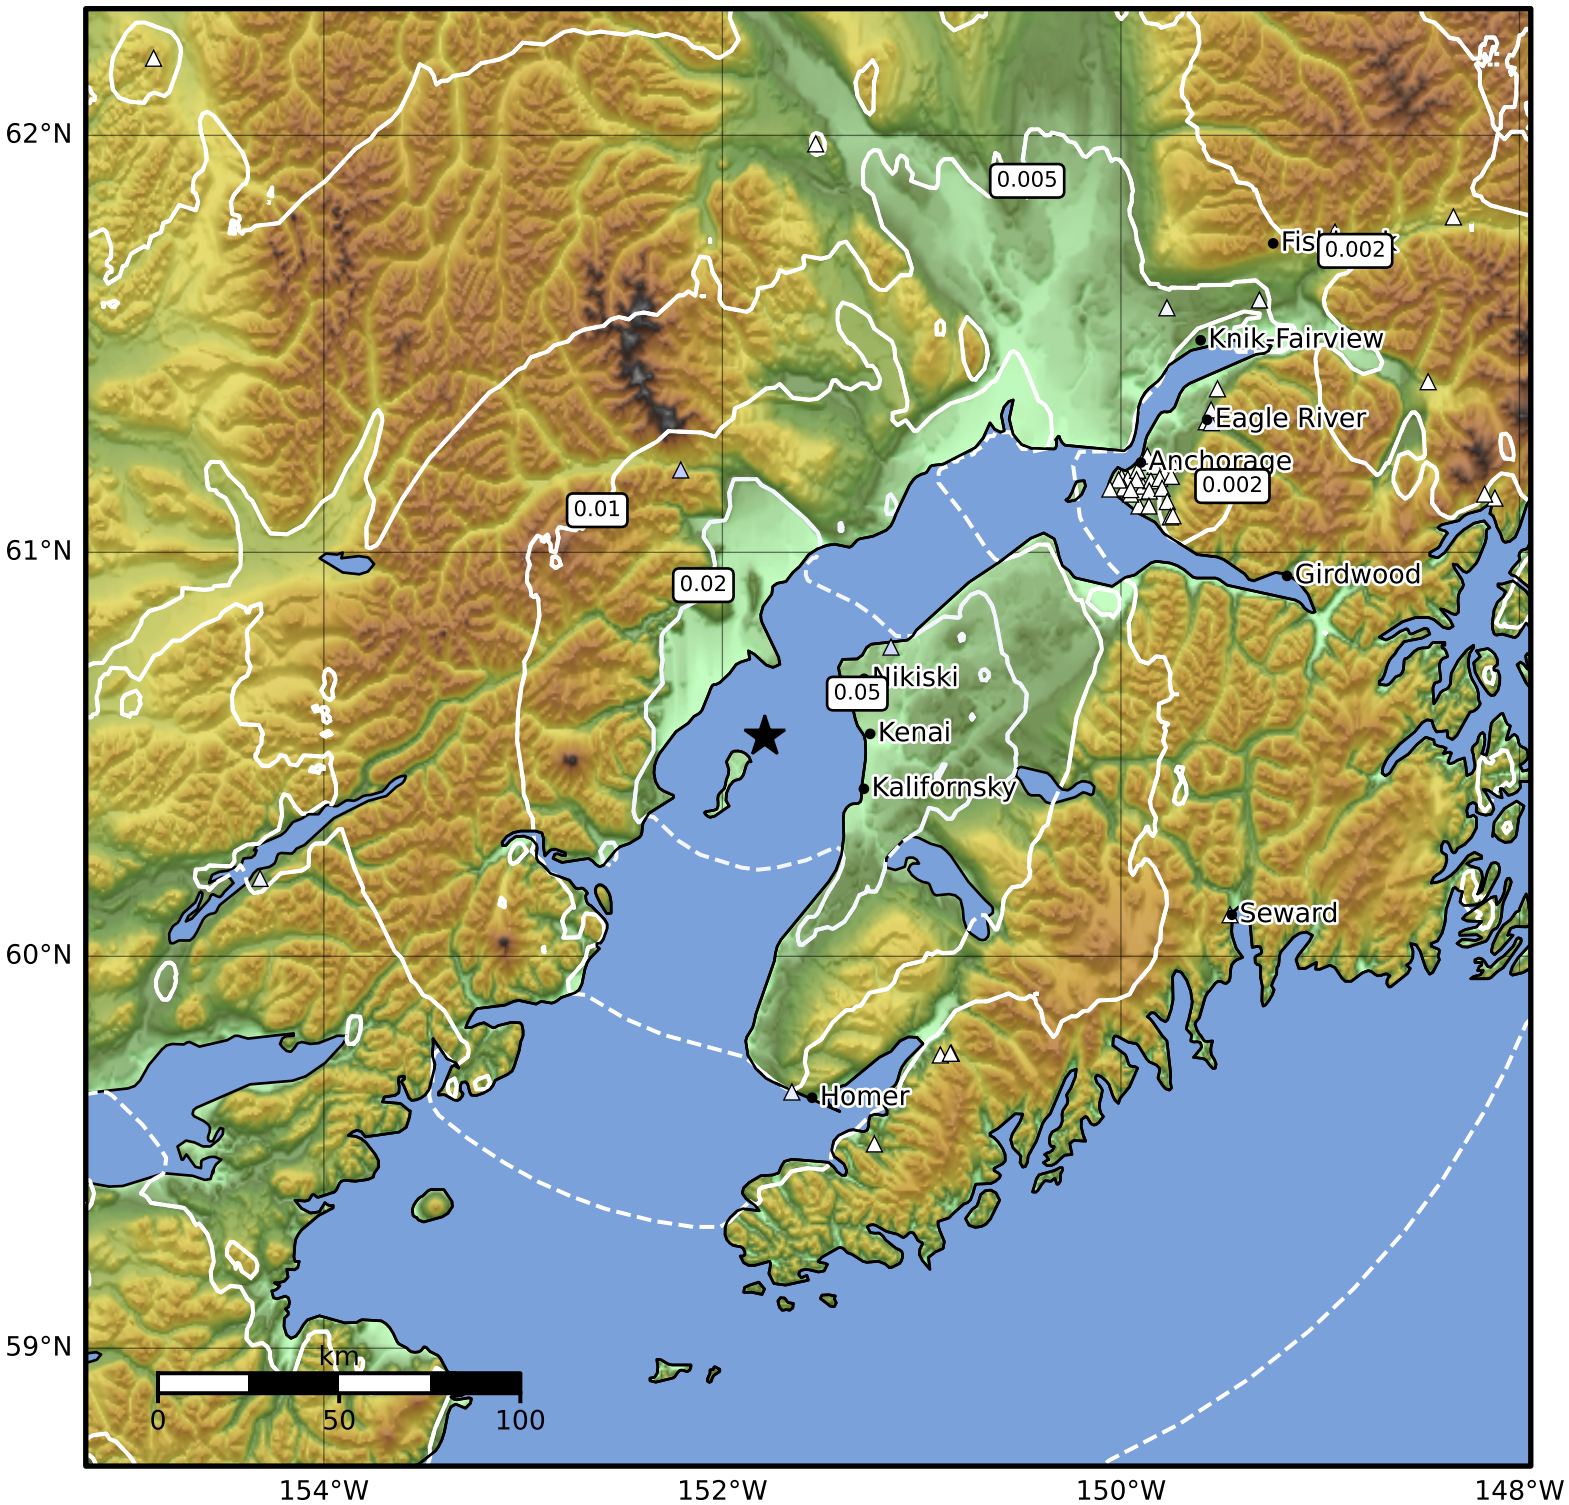

1.0 Second Peak Spectral Acceleration Map Alaska Earthquake Center
 ShakeMap: 29 km (18 miles) W of Kenai
 Jul 09, 2024 19:53:06 UTC M3.5 N60.55 W151.79 Depth: 69.3km ID:ak0248s79w9m

SA(1.0) (%g)	0.1	0.2	0.5	1	2	5	10	20	50	100	200
--------------	-----	-----	-----	---	---	---	----	----	----	-----	-----

Scale based on Worden et al. (2012)

Version 2: Processed 2024-07-10T01:22:45Z

△ Seismic Instrument ○ Reported Intensity

★ Epicenter