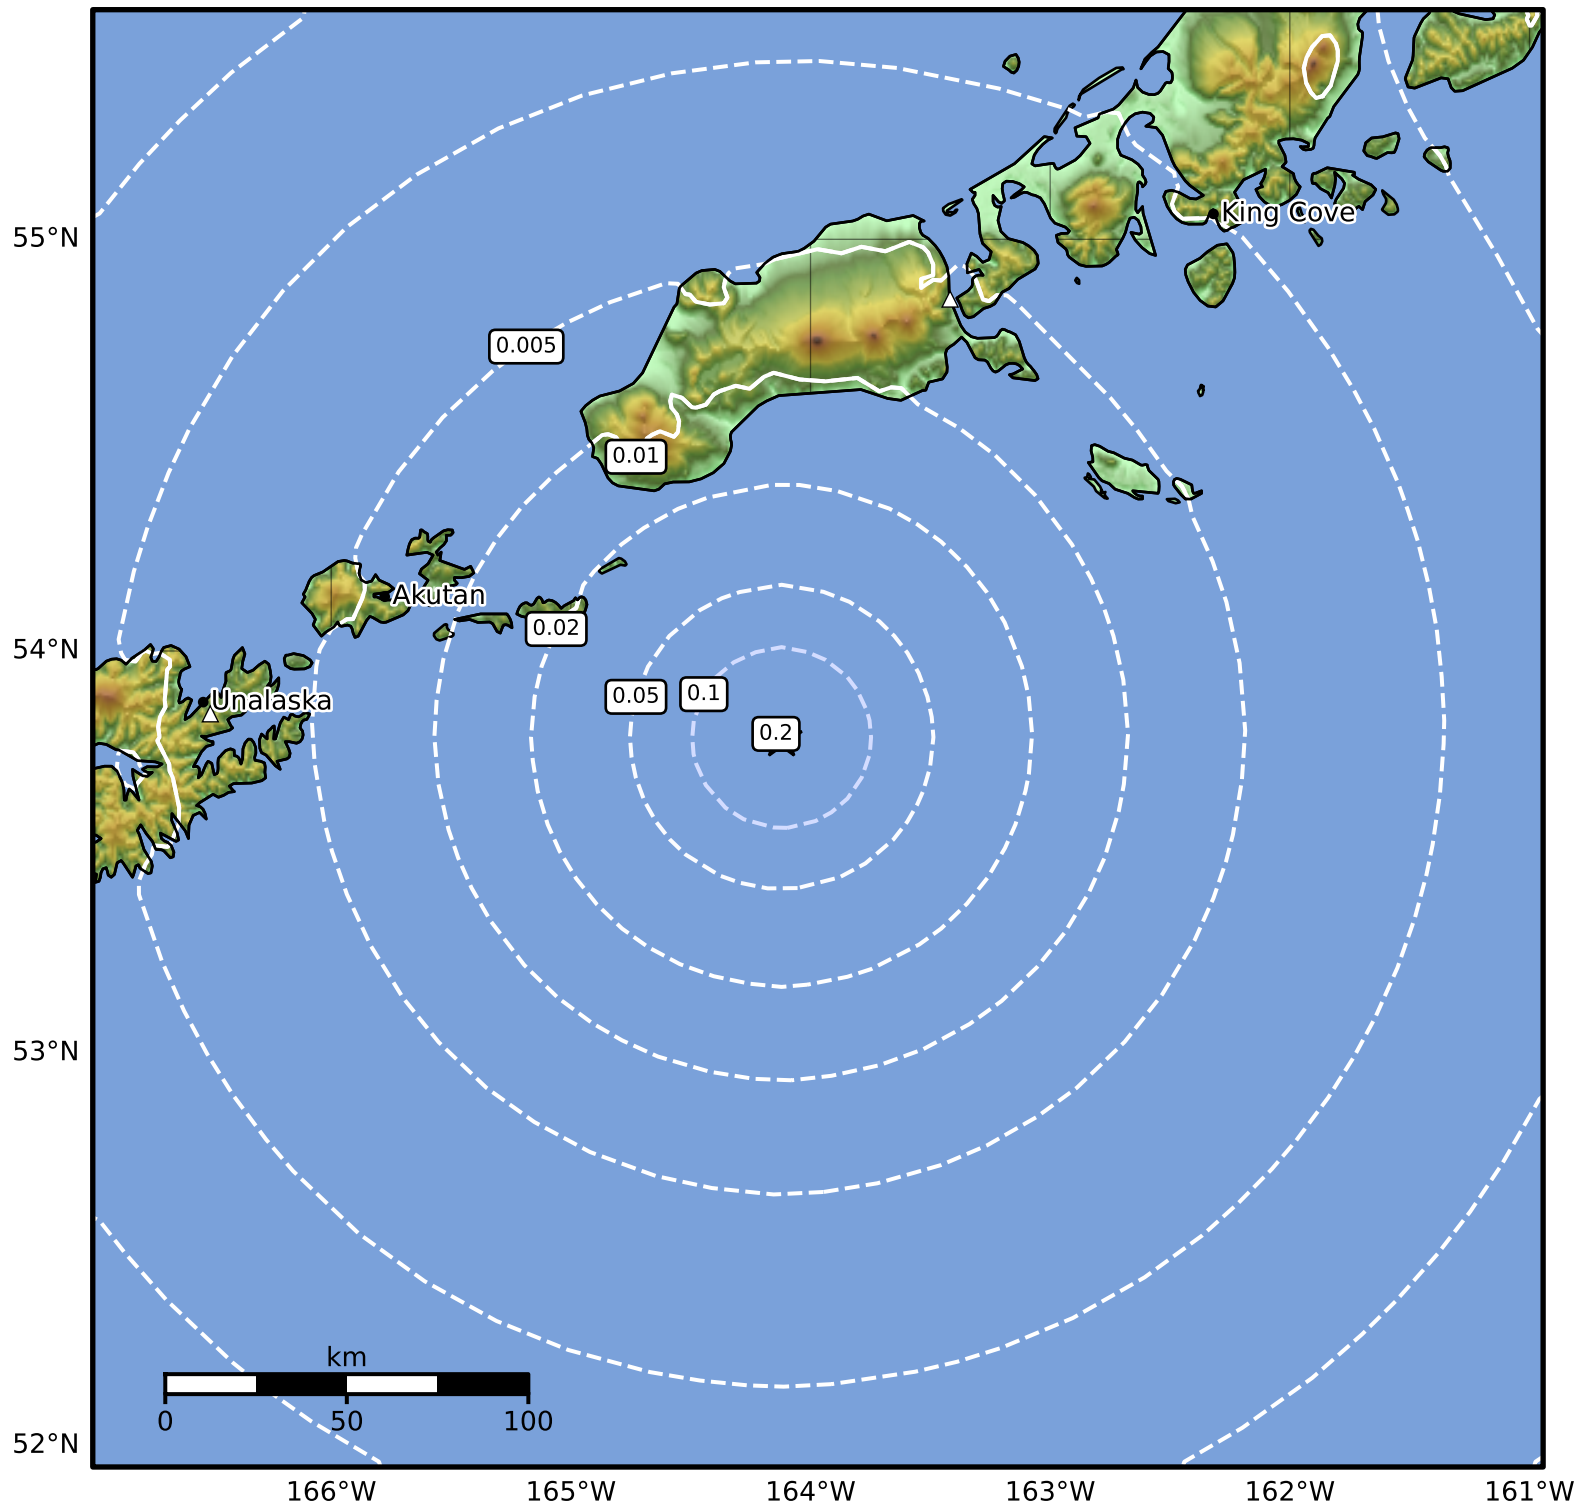

Peak Ground Acceleration Map Alaska Earthquake Center  
ShakeMap: 115 km (71 miles) ESE of Akutan  
Jul 10, 2024 00:35:29 UTC M3.5 N53.78 W164.12 Depth: 25.4km ID:ak0248tje709

PGA (%g)	0.1	0.2	0.5	1	2	5	10	20	50	100	200
Color	Light Blue	Light Cyan	Light Green	Light Yellow	Yellow	Orange	Red	Dark Red	Dark Red	Dark Red	Dark Red

Scale based on Worden et al. (2012)

Version 2: Processed 2024-07-10T01:28:37Z

△ Seismic Instrument ○ Reported Intensity

★ Epicenter