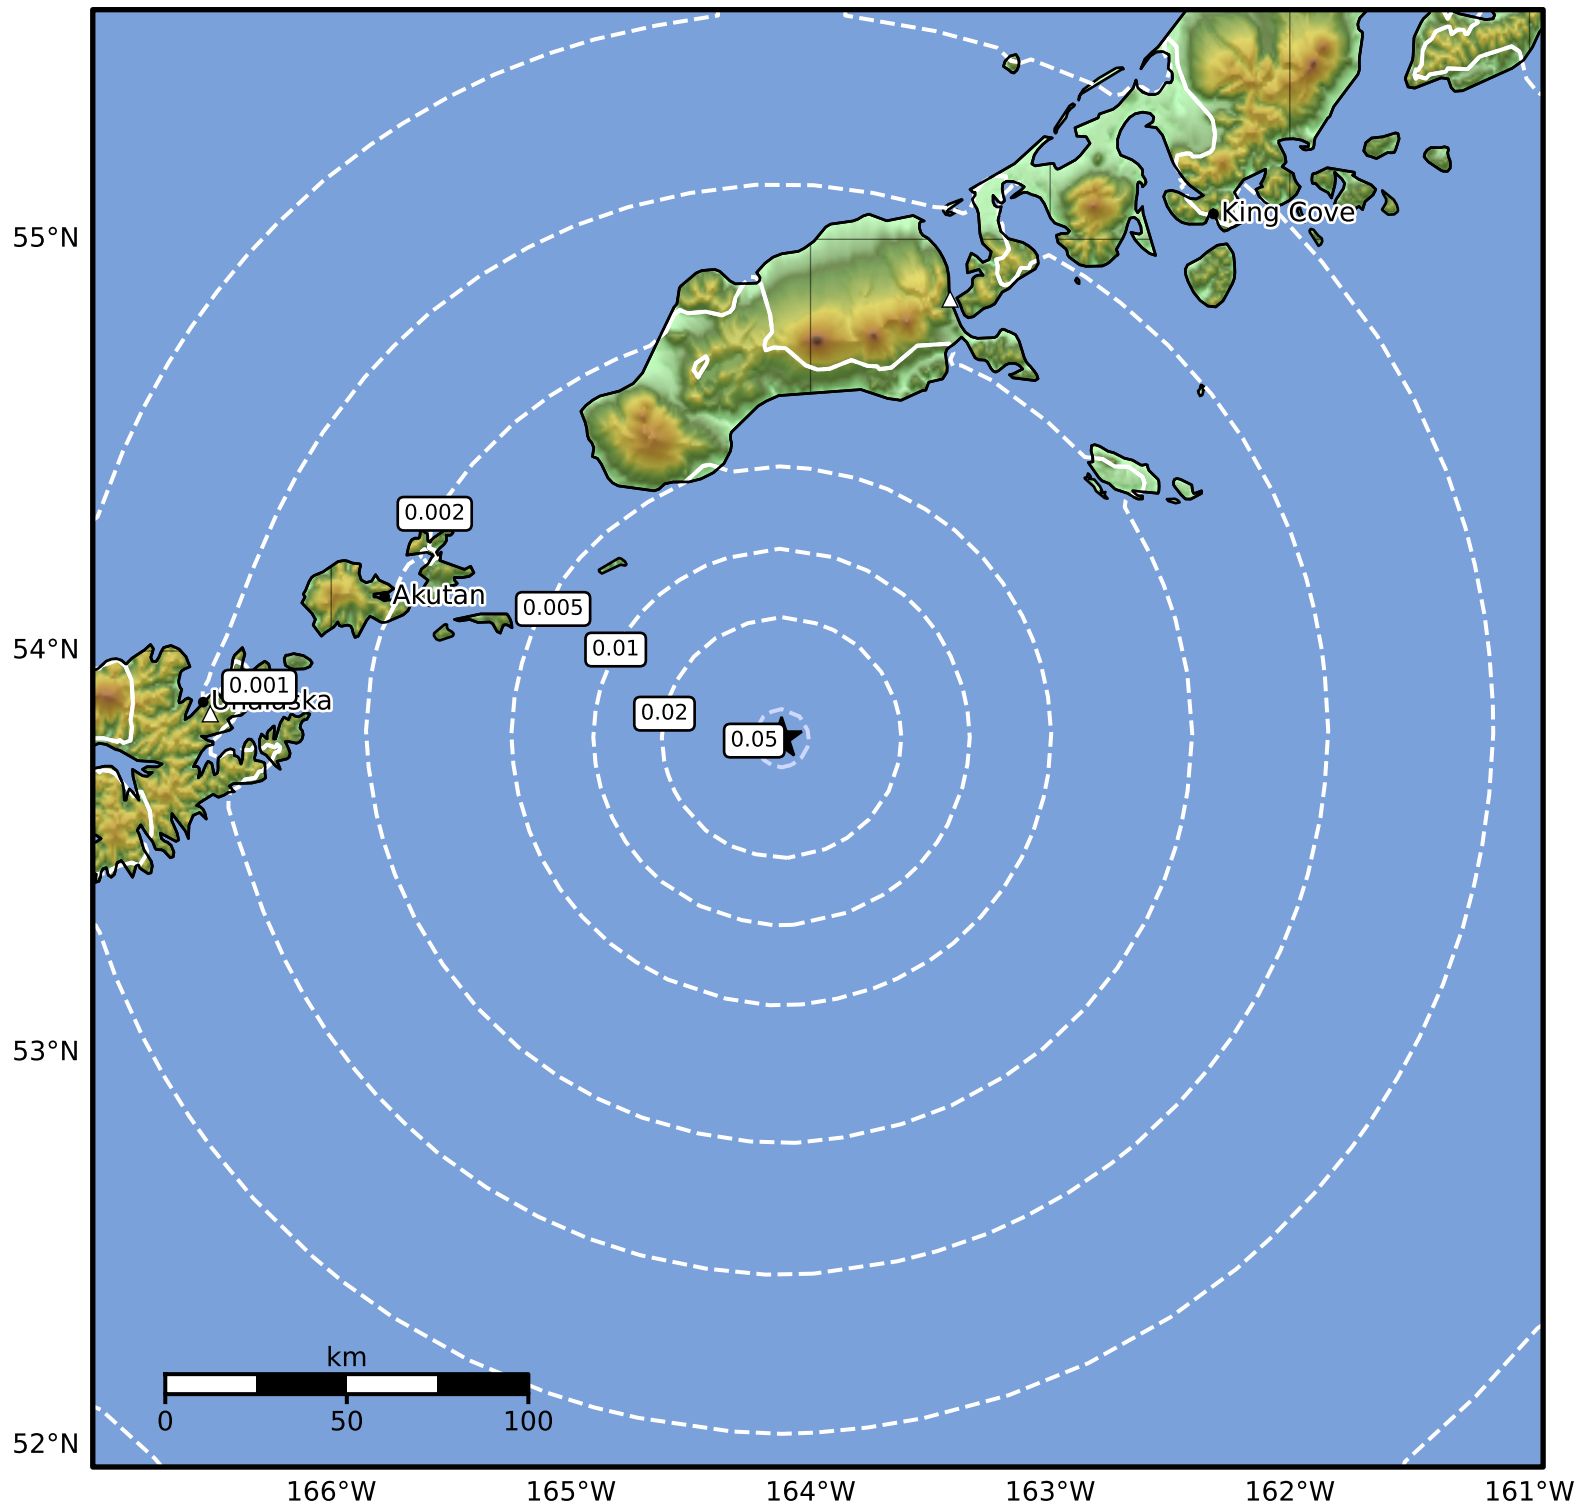

Peak Ground Velocity Map Alaska Earthquake Center  
ShakeMap: 115 km (71 miles) ESE of Akutan  
Jul 10, 2024 00:35:29 UTC M3.5 N53.78 W164.12 Depth: 25.4km ID:ak0248tje709

Scale based on Worden et al. (2012)

Version 2: Processed 2024-07-10T01:28:37Z

△ Seismic Instrument ○ Reported Intensity

★ Epicenter