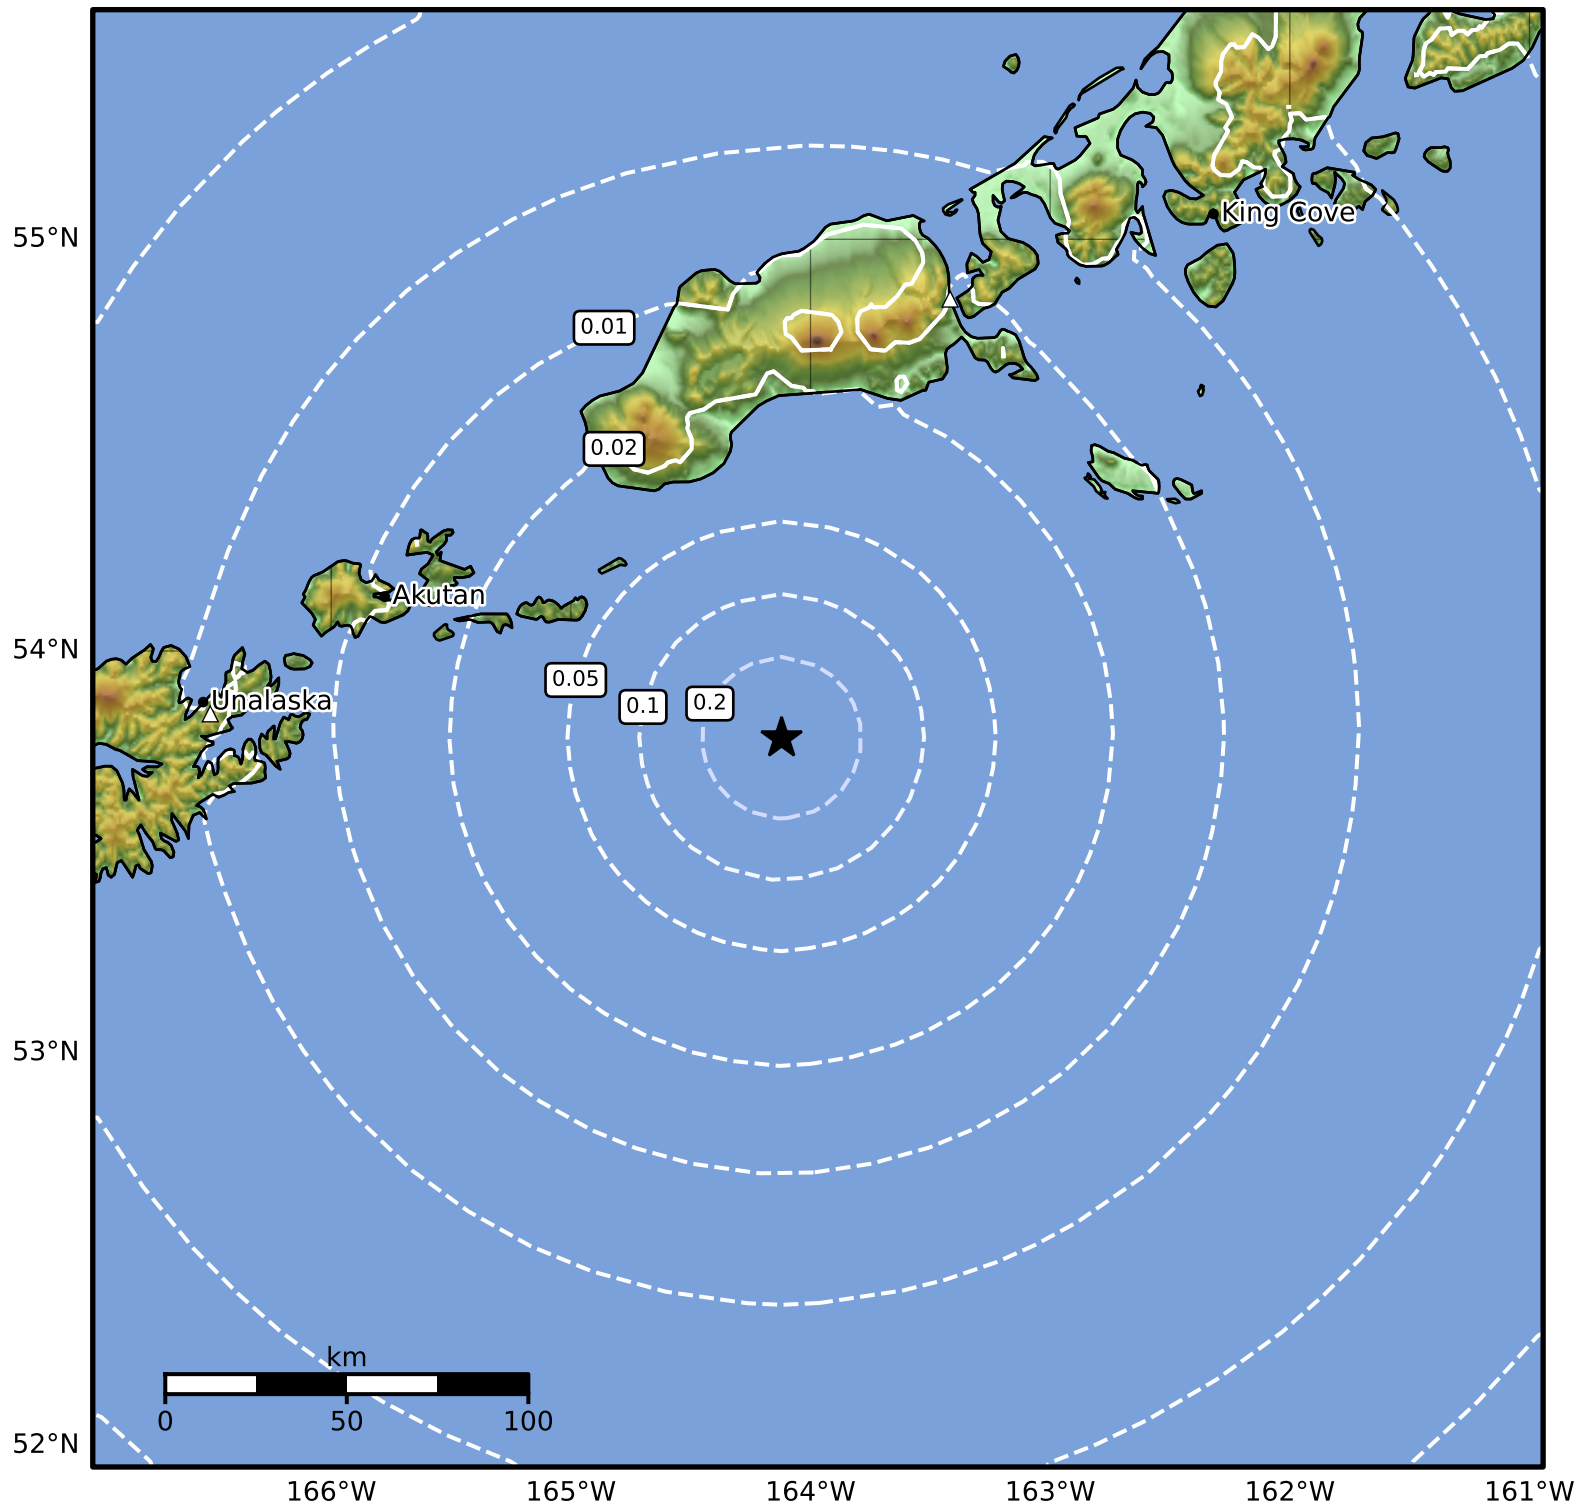

0.3 Second Peak Spectral Acceleration Map Alaska Earthquake Center  
 ShakeMap: 115 km (71 miles) ESE of Akutan  
 Jul 10, 2024 00:35:29 UTC M3.5 N53.78 W164.12 Depth: 25.4km ID:ak0248tje709

SA(0.3) (%g)	0.1	0.2	0.5	1	2	5	10	20	50	100	200
--------------	-----	-----	-----	---	---	---	----	----	----	-----	-----

Scale based on Worden et al. (2012)

Version 2: Processed 2024-07-10T01:28:37Z

△ Seismic Instrument    ○ Reported Intensity

★ Epicenter