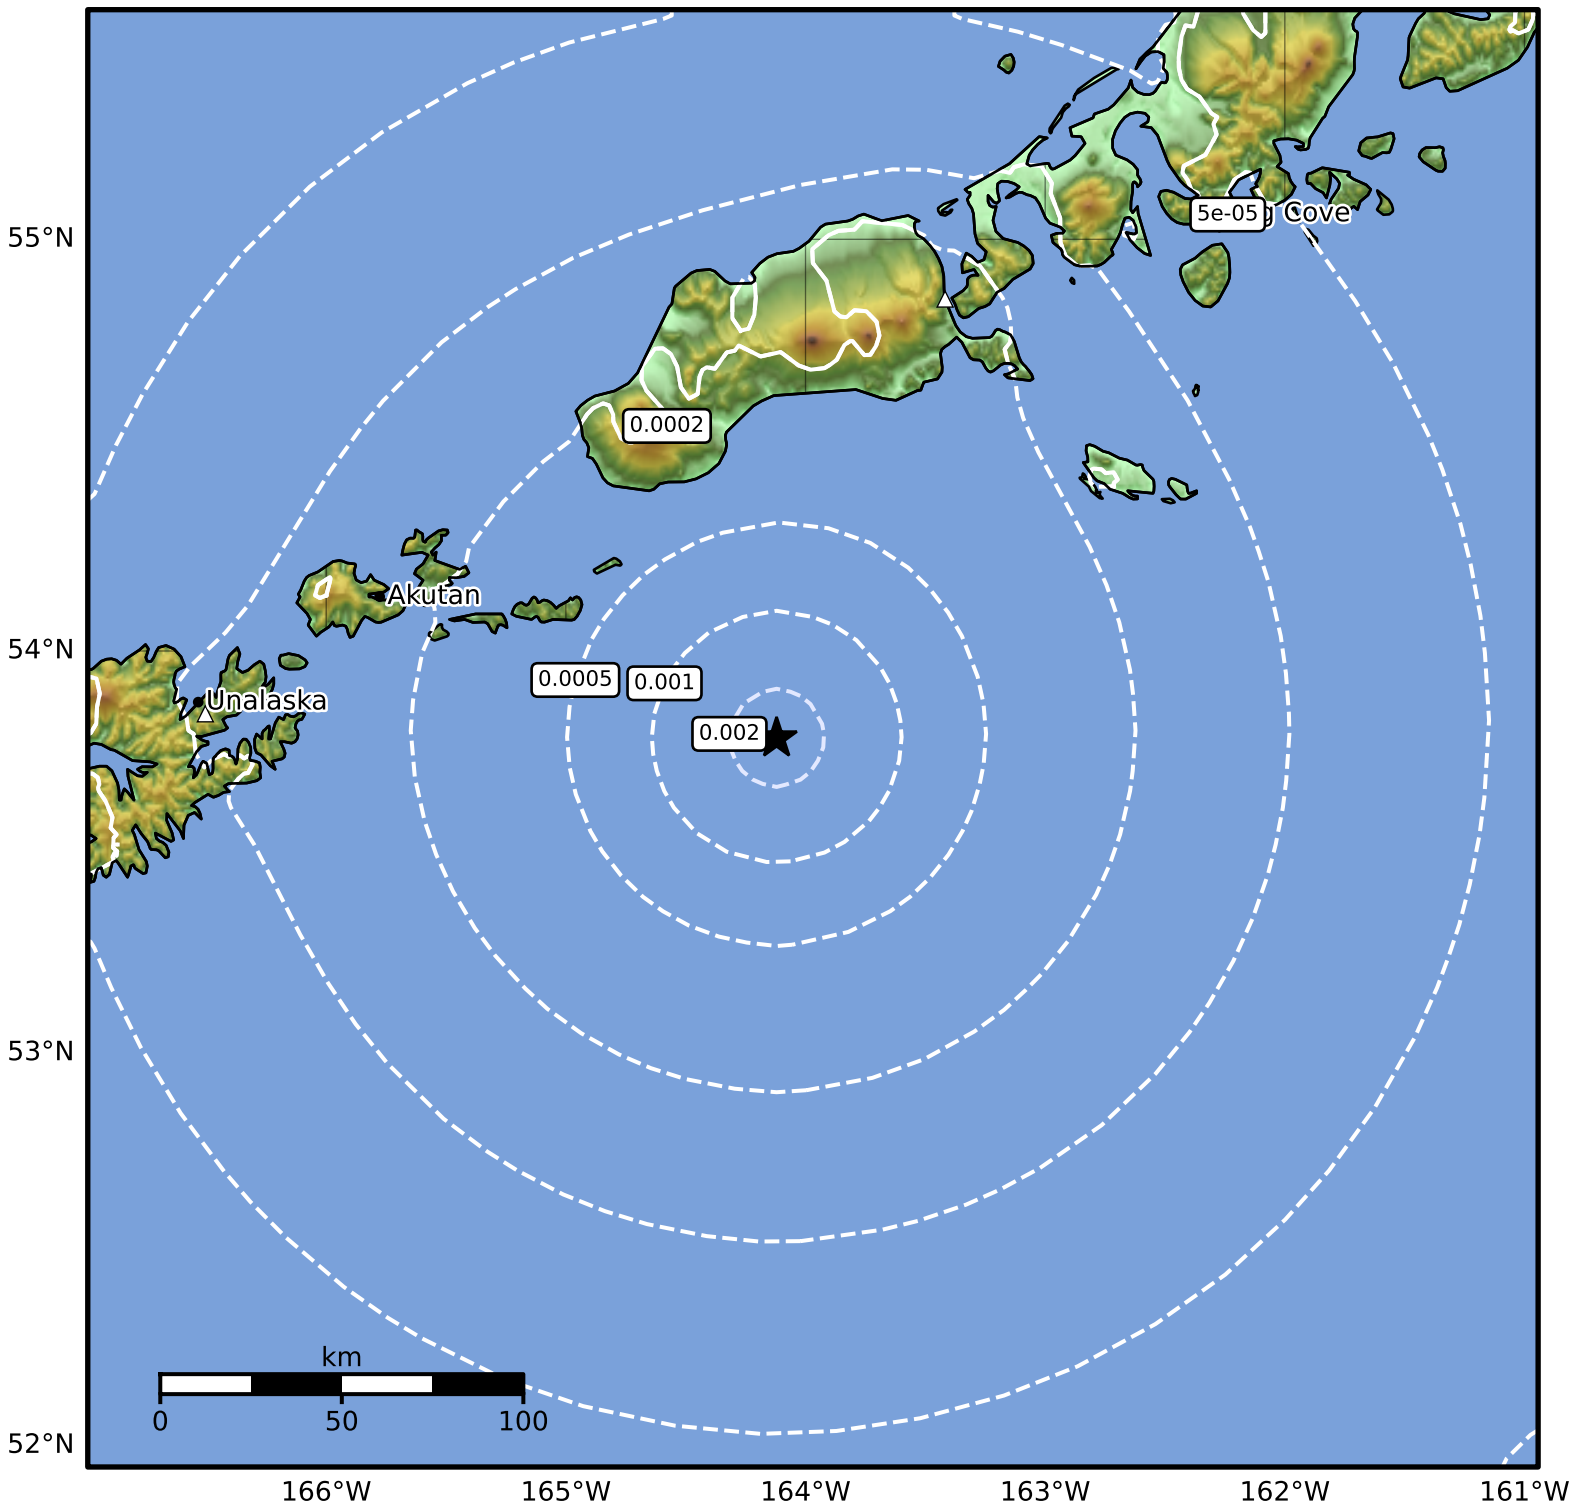

3.0 Second Peak Spectral Acceleration Map Alaska Earthquake Center  
 ShakeMap: 115 km (71 miles) ESE of Akutan  
 Jul 10, 2024 00:35:29 UTC M3.5 N53.78 W164.12 Depth: 25.4km ID:ak0248tje709

SA(3.0) (%g)	0.1	0.2	0.5	1	2	5	10	20	50
--------------	-----	-----	-----	---	---	---	----	----	----

Scale based on Worden et al. (2012)

Version 2: Processed 2024-07-10T01:28:37Z

△ Seismic Instrument ○ Reported Intensity

★ Epicenter