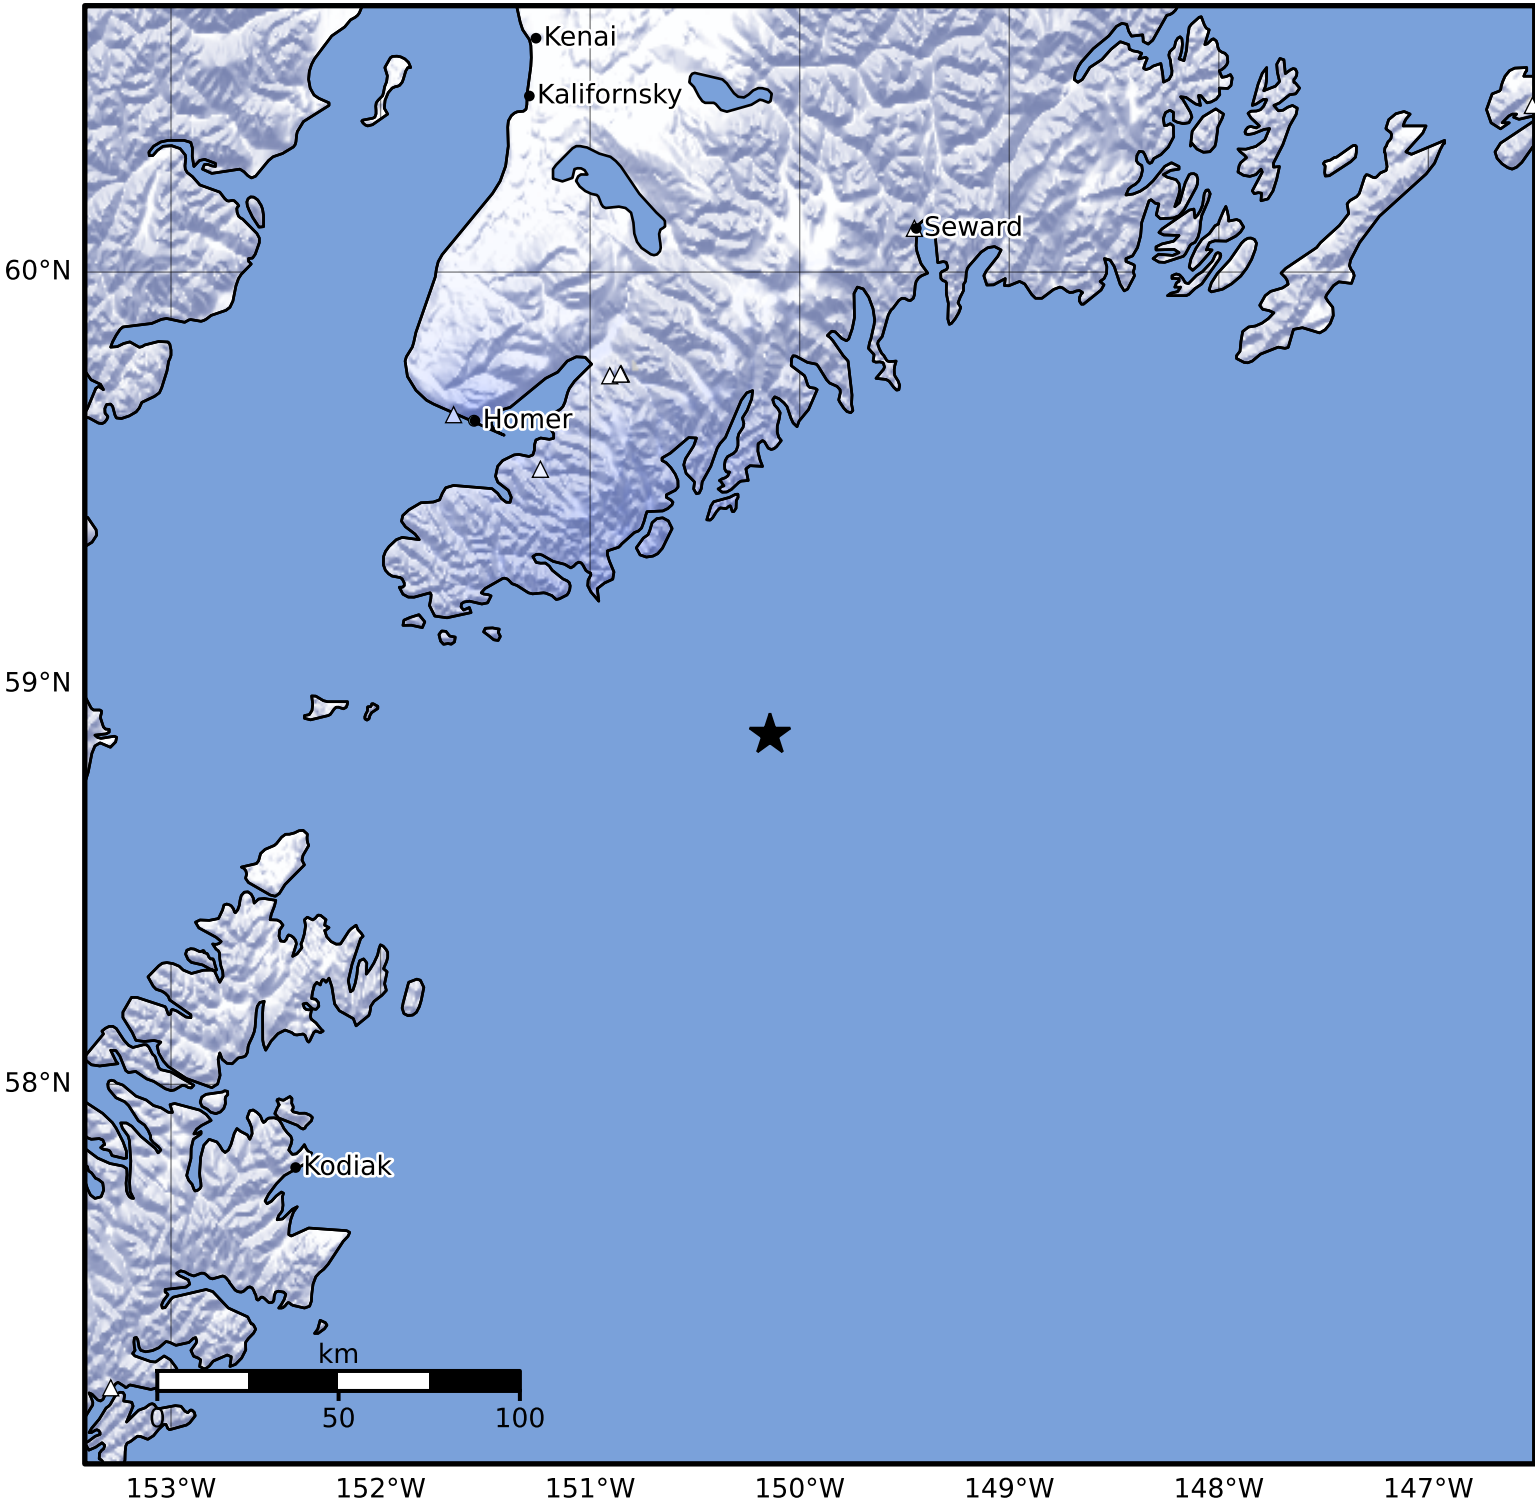

Macroseismic Intensity Map Alaska Earthquake Center
 ShakeMap: 109 km (68 miles) SE of Seldovia
 Jul 10, 2024 09:00:12 UTC M4.1 N58.88 W150.14 Depth: 0.5km ID:ak0248tojk37

SHAKING	Not felt	Weak	Light	Moderate	Strong	Very strong	Severe	Violent	Extreme
DAMAGE	None	None	None	Very light	Light	Moderate	Moderate/heavy	Heavy	Very heavy
PGA(%g)	<0.0464	0.297	2.76	6.2	11.5	21.5	40.1	74.7	>139
PGV(cm/s)	<0.0215	0.135	1.41	4.65	9.64	20	41.4	85.8	>178
INTENSITY	I	II-III	IV	V	VI	VII	VIII	IX	X+

Scale based on Worden et al. (2012) Version 2: Processed 2024-07-10T09:22:39Z
 △ Seismic Instrument ○ Reported Intensity ★ Epicenter