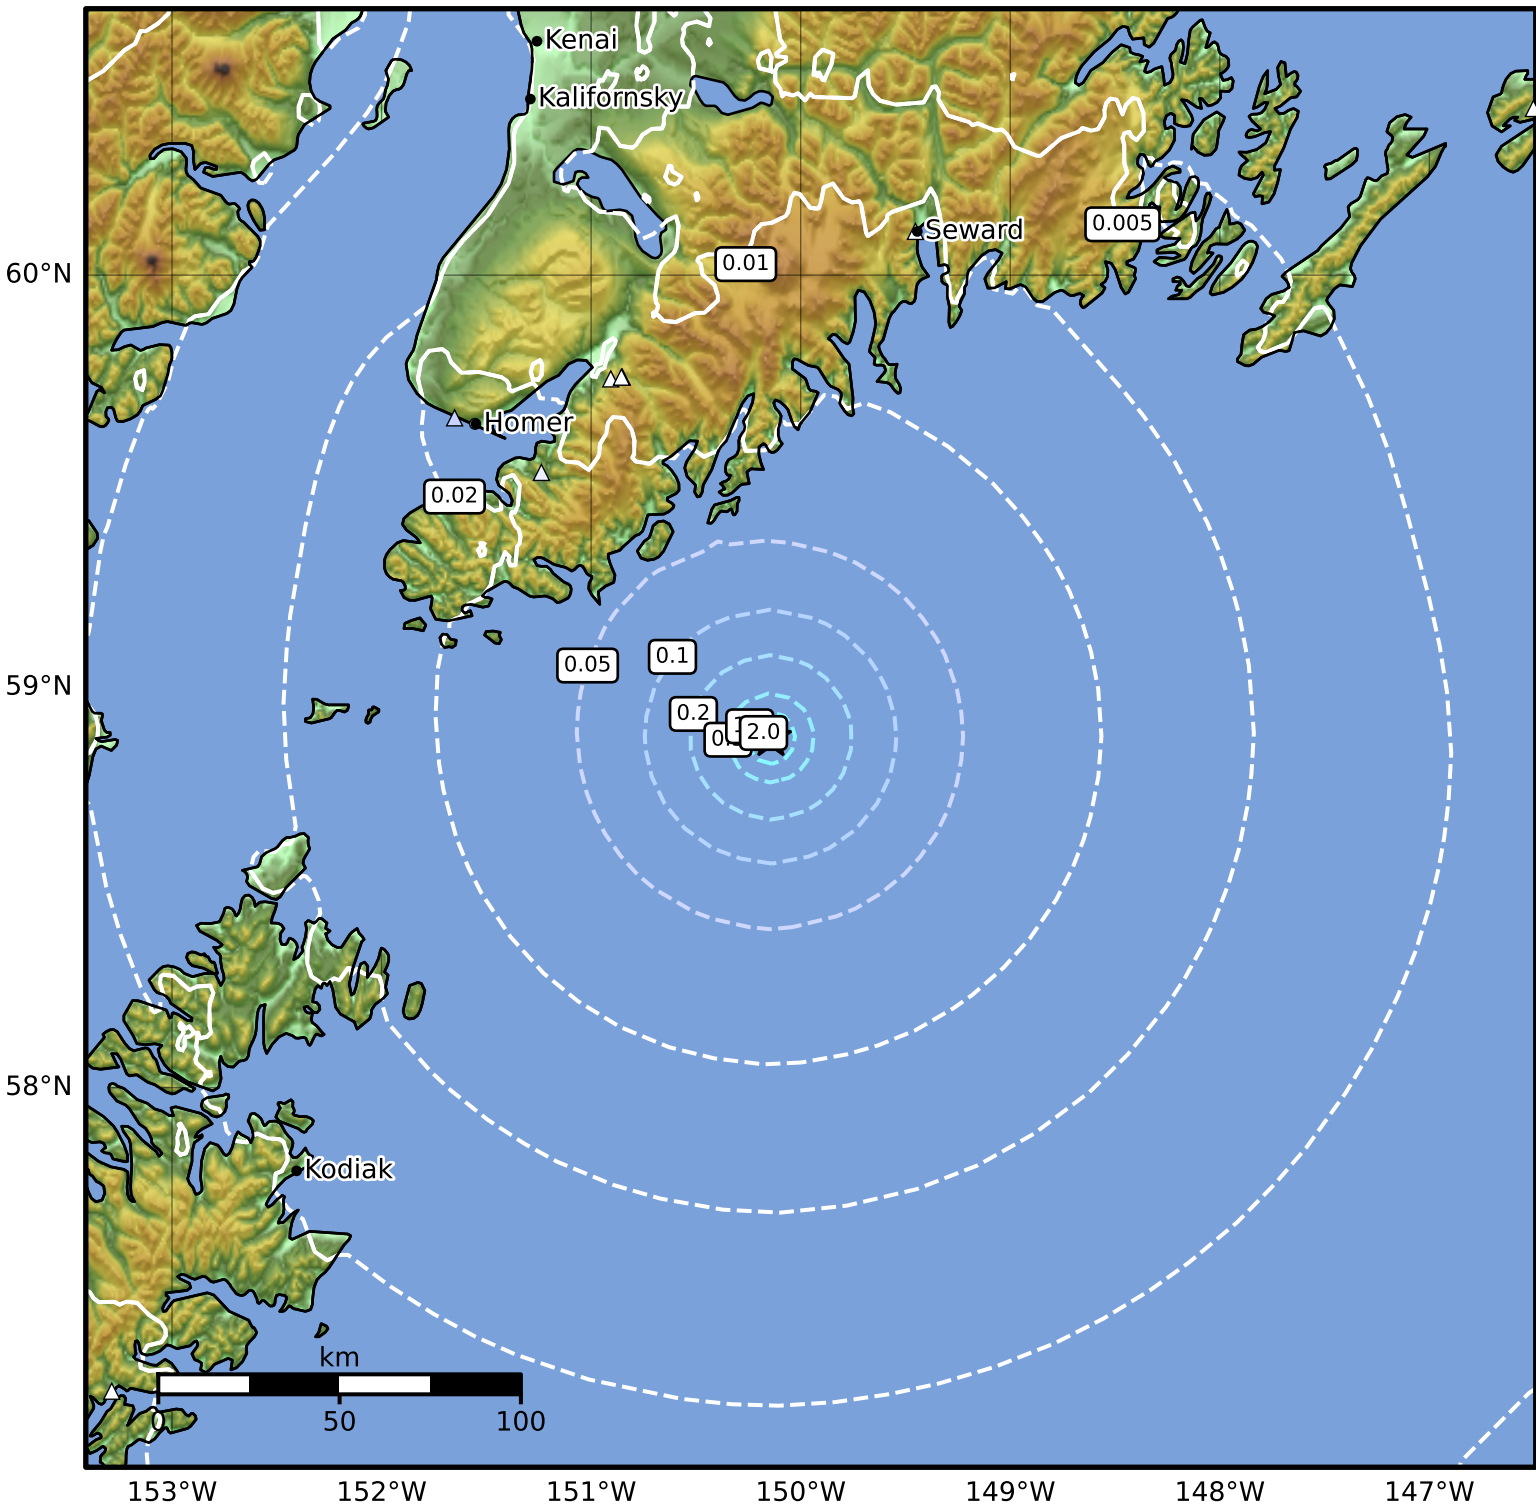

Peak Ground Velocity Map Alaska Earthquake Center
 ShakeMap: 109 km (68 miles) SE of Seldovia
 Jul 10, 2024 09:00:12 UTC M4.1 N58.88 W150.14 Depth: 0.5km ID:ak0248tojk37

PGV (cm/s)	0.1	0.2	0.5	1	2	5	10	20	50	100	200
------------	-----	-----	-----	---	---	---	----	----	----	-----	-----

Scale based on Worden et al. (2012)

Version 2: Processed 2024-07-10T09:22:39Z

△ Seismic Instrument ○ Reported Intensity

★ Epicenter