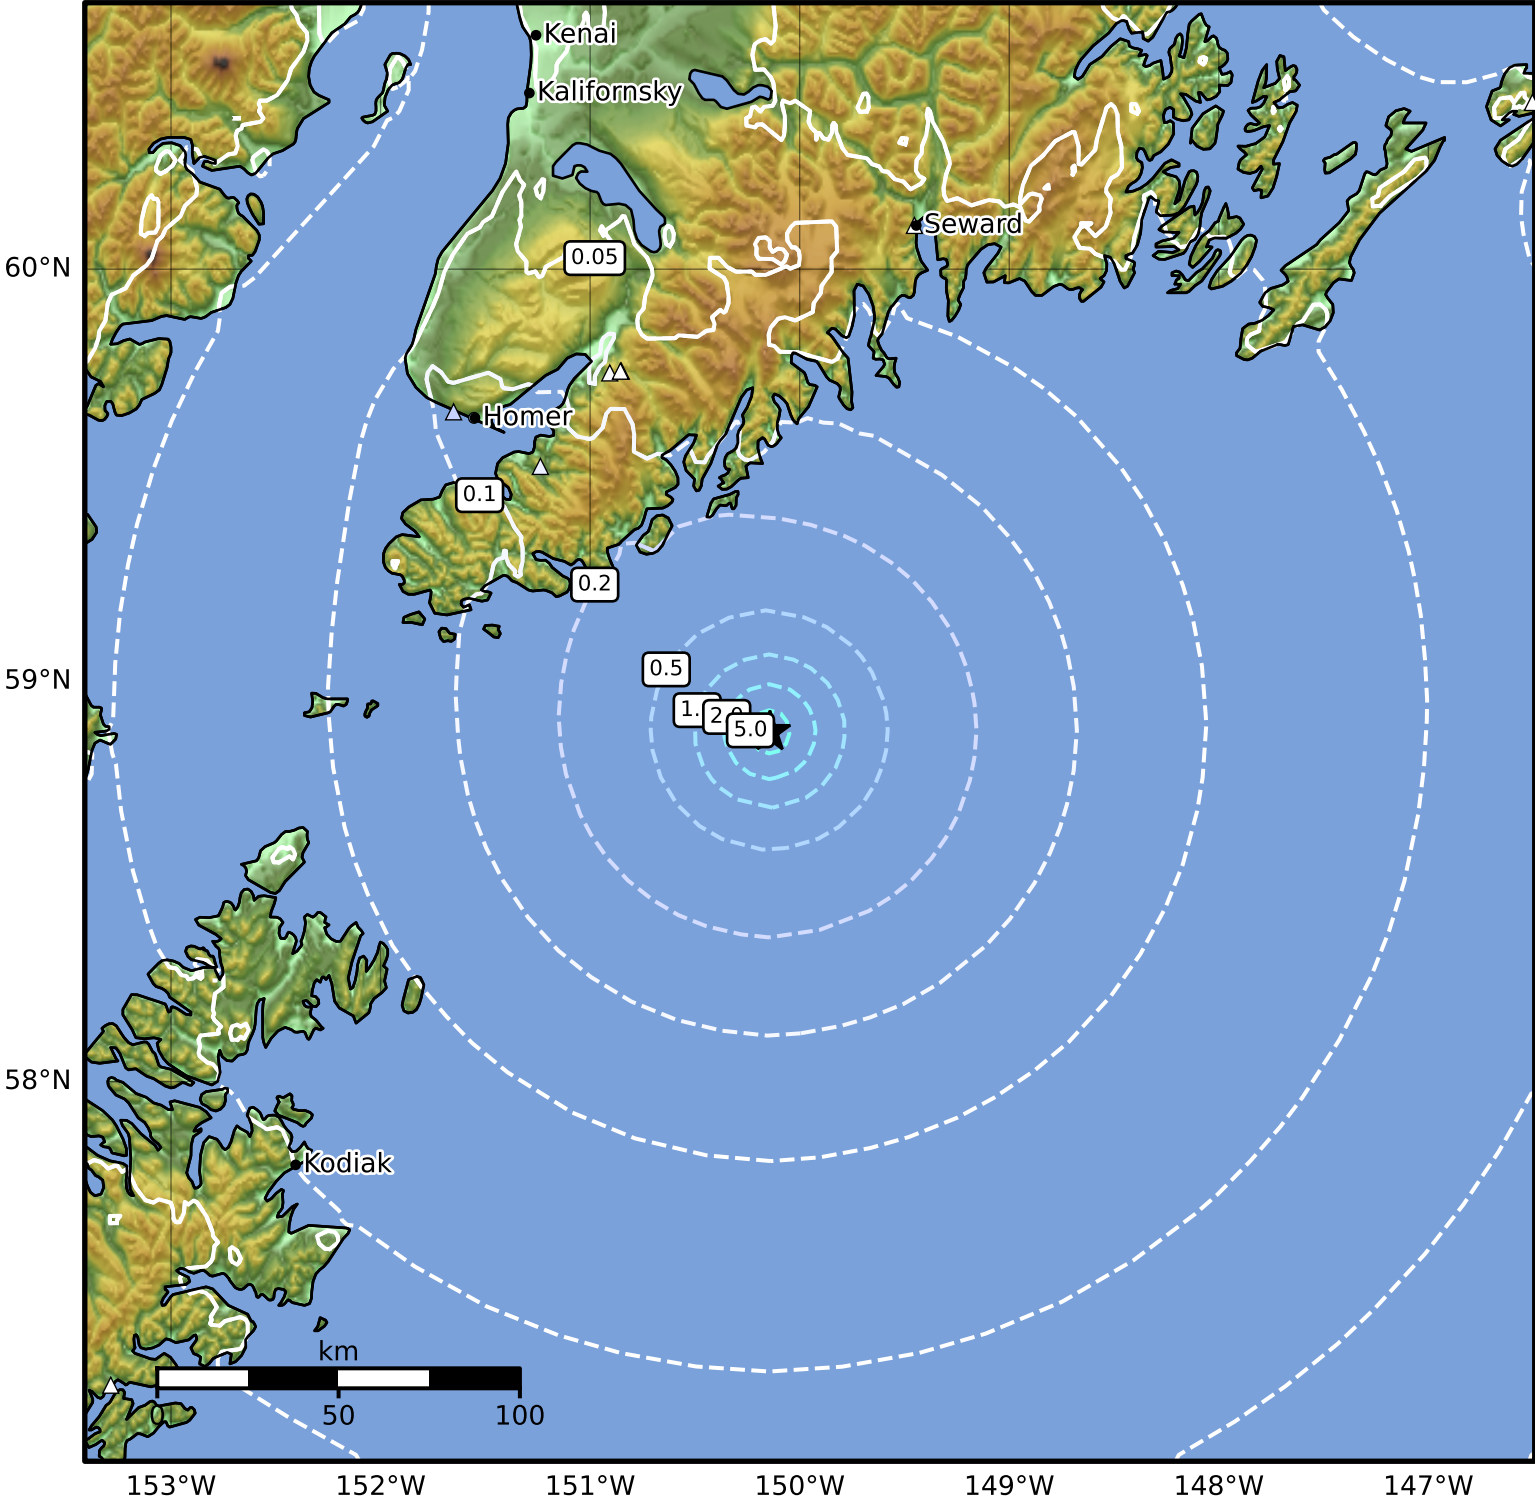

0.3 Second Peak Spectral Acceleration Map Alaska Earthquake Center
 ShakeMap: 109 km (68 miles) SE of Seldovia
 Jul 10, 2024 09:00:12 UTC M4.1 N58.88 W150.14 Depth: 0.5km ID:ak0248tojk37

SA(0.3) (%g)	0.1	0.2	0.5	1	2	5	10	20	50	100	200
--------------	-----	-----	-----	---	---	---	----	----	----	-----	-----

Scale based on Worden et al. (2012)

Version 2: Processed 2024-07-10T09:22:39Z

△ Seismic Instrument ○ Reported Intensity

★ Epicenter