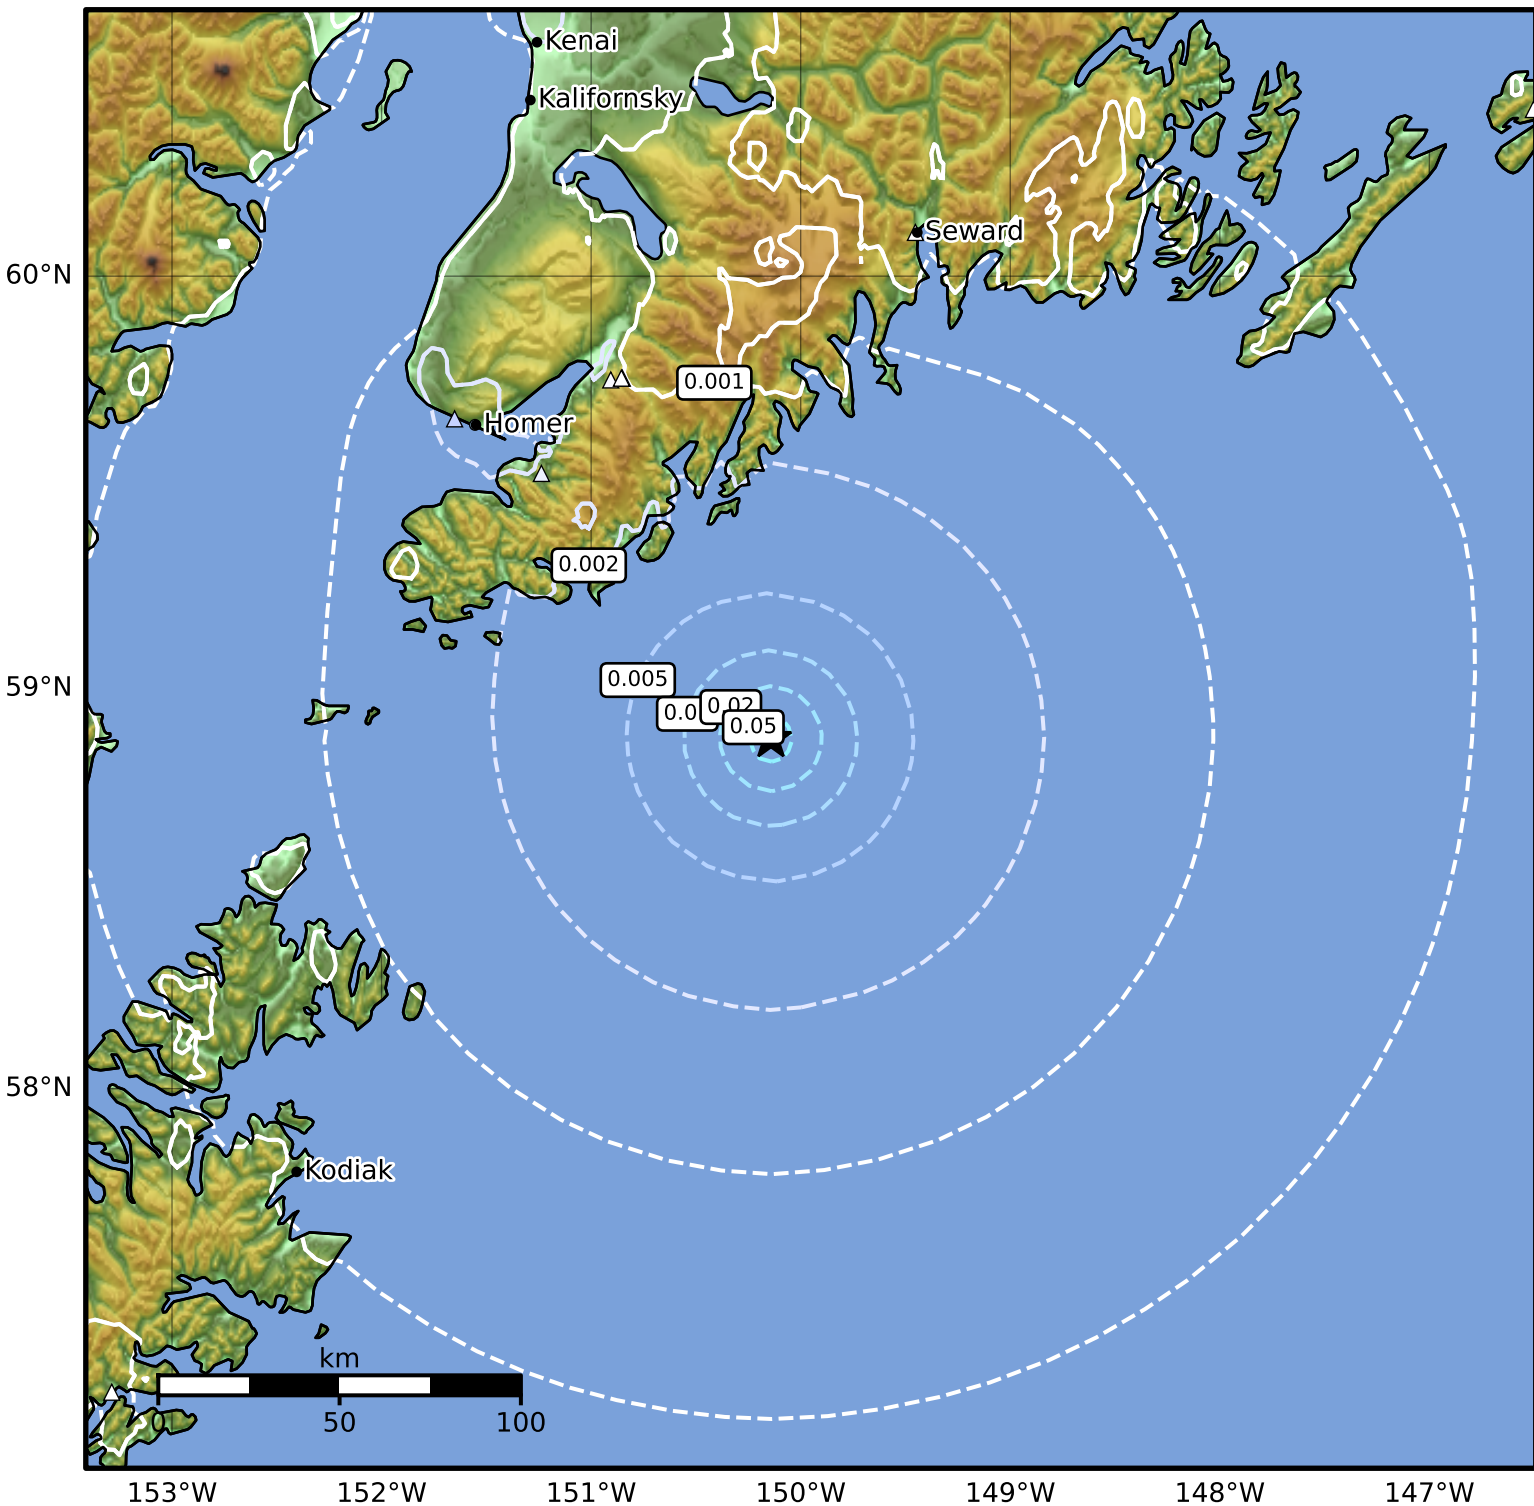

3.0 Second Peak Spectral Acceleration Map Alaska Earthquake Center
 ShakeMap: 109 km (68 miles) SE of Seldovia
 Jul 10, 2024 09:00:12 UTC M4.1 N58.88 W150.14 Depth: 0.5km ID:ak0248tojk37

Scale based on Worden et al. (2012)

Version 2: Processed 2024-07-10T09:22:39Z

△ Seismic Instrument ○ Reported Intensity

★ Epicenter