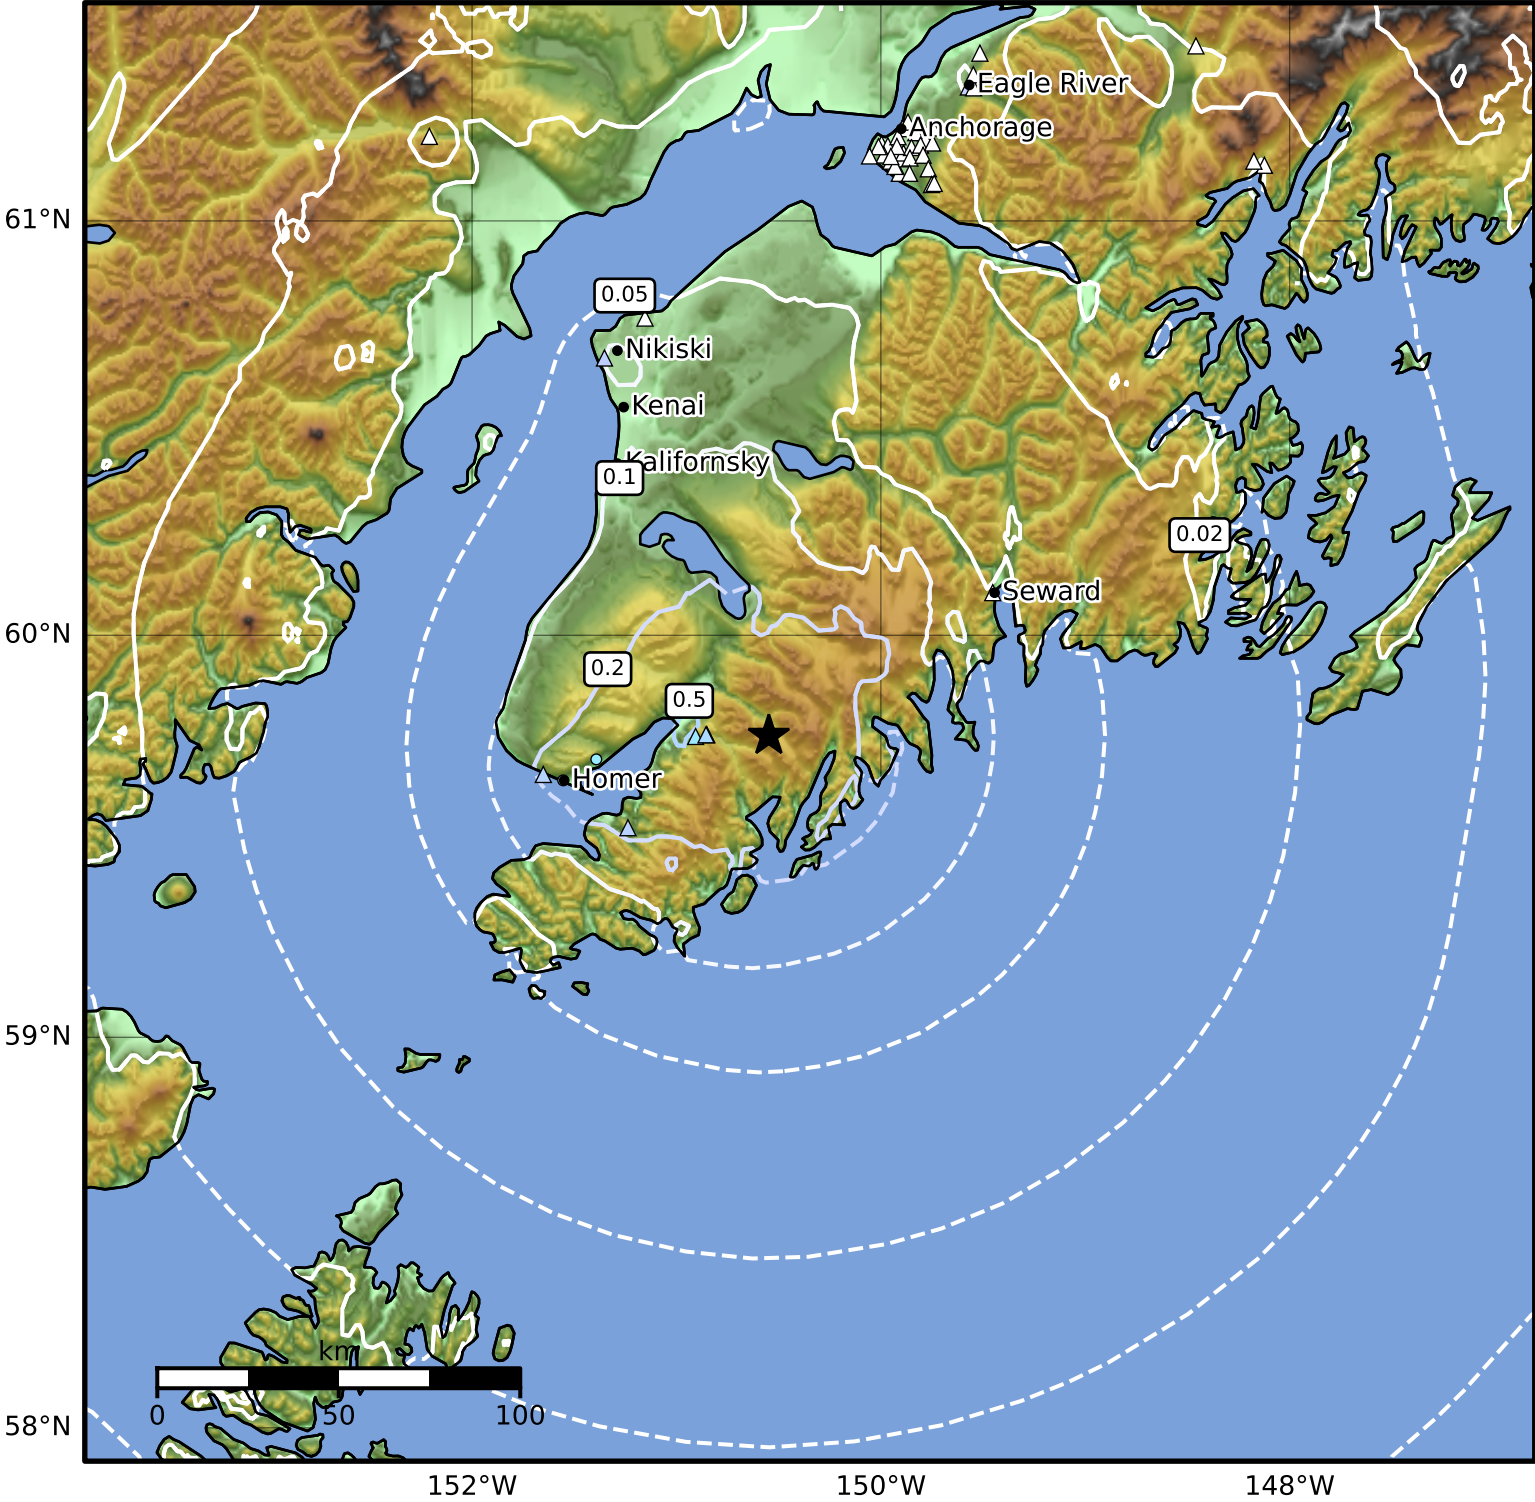

0.3 Second Peak Spectral Acceleration Map Alaska Earthquake Center  
 ShakeMap: 57 km (35 miles) ENE of Homer  
 Jul 12, 2024 05:26:05 UTC M3.8 N59.75 W150.55 Depth: 34.5km ID:ak0248wxe2t2

<b>SA(0.3) (%g)</b>	<b>0.1</b>	<b>0.2</b>	<b>0.5</b>	<b>1</b>	<b>2</b>	<b>5</b>	<b>10</b>	<b>20</b>	<b>50</b>	<b>100</b>	<b>200</b>
---------------------	------------	------------	------------	----------	----------	----------	-----------	-----------	-----------	------------	------------

Scale based on Worden et al. (2012)

Version 2: Processed 2024-07-12T05:46:29Z

△ Seismic Instrument    ○ Reported Intensity    ★ Epicenter