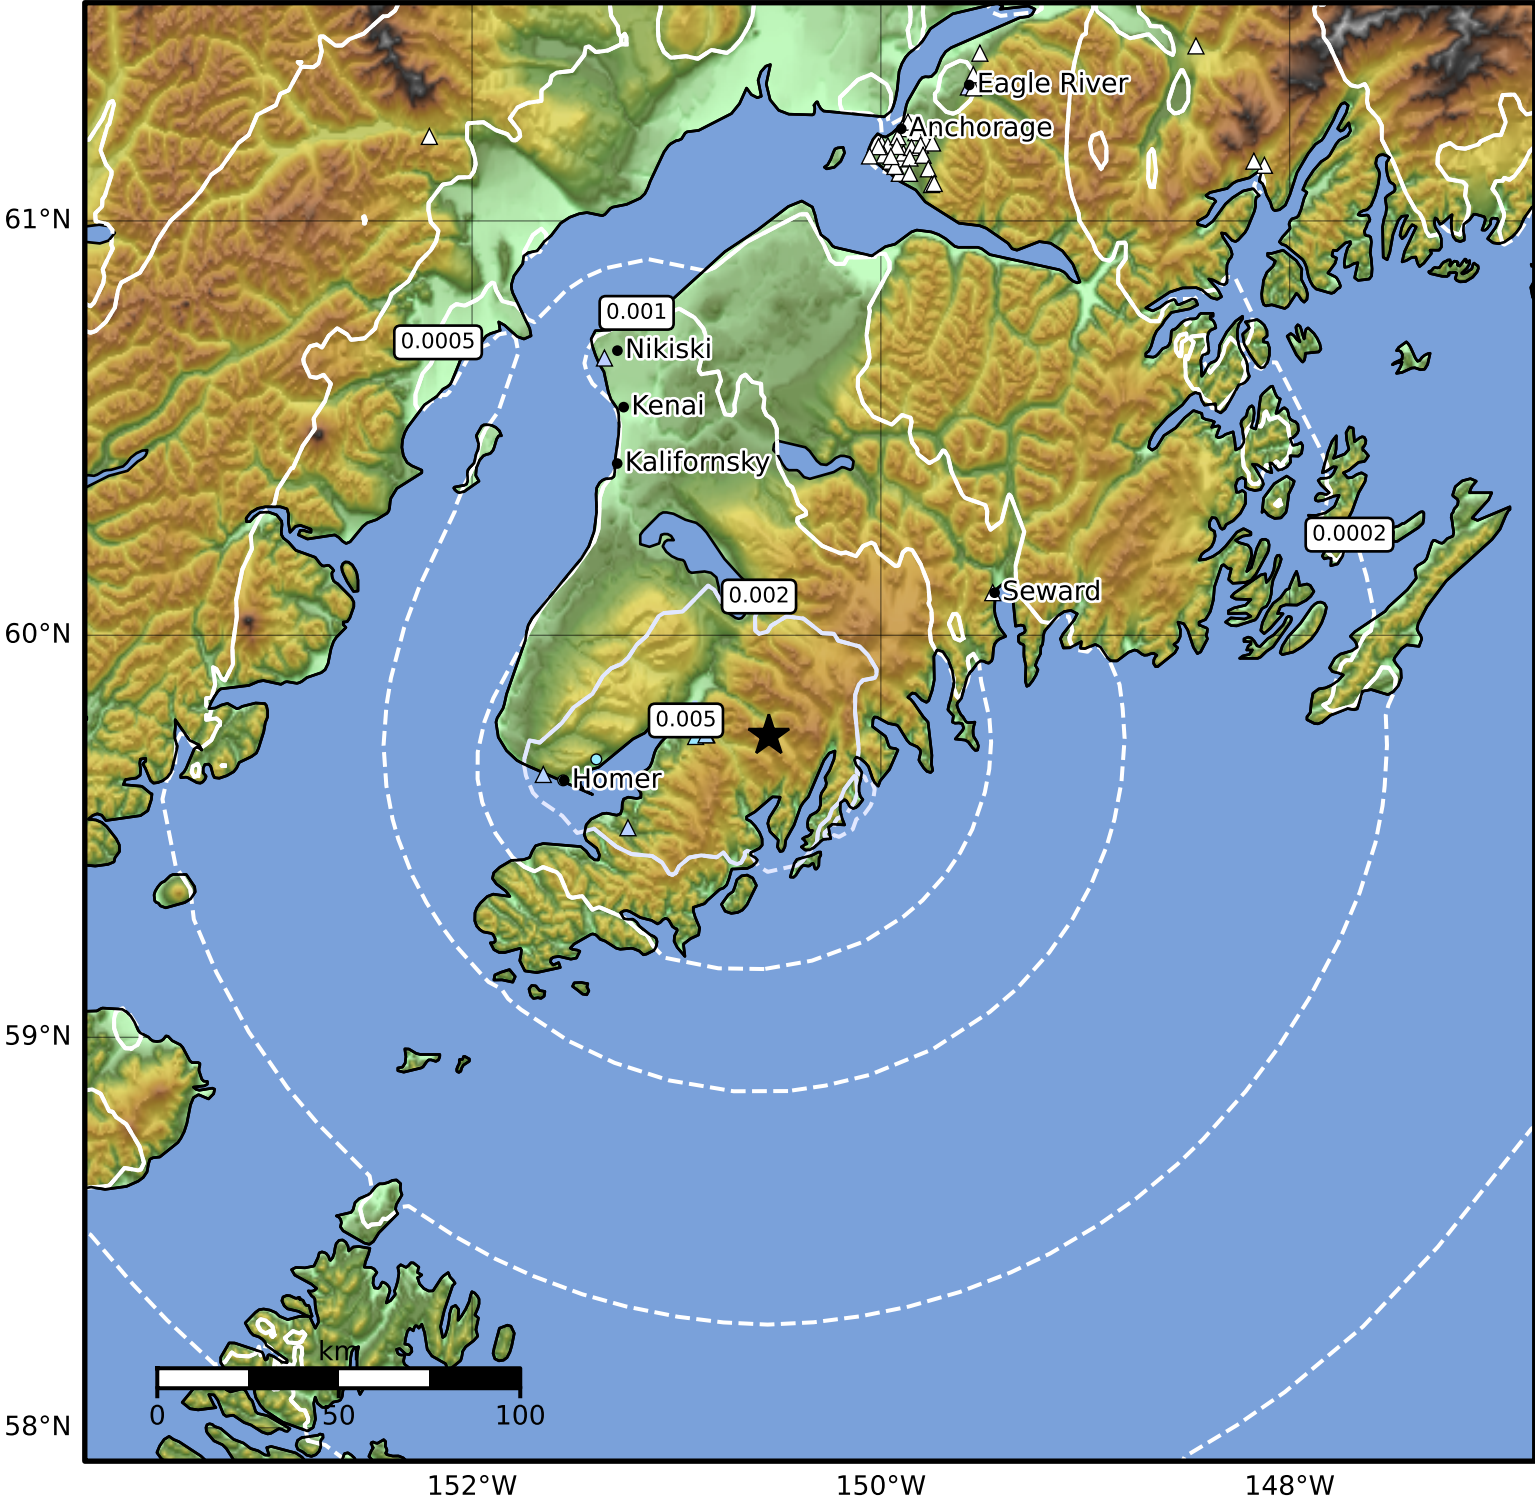

3.0 Second Peak Spectral Acceleration Map Alaska Earthquake Center
 ShakeMap: 57 km (35 miles) ENE of Homer
 Jul 12, 2024 05:26:05 UTC M3.8 N59.75 W150.55 Depth: 34.5km ID:ak0248wxe2t2

Scale based on Worden et al. (2012)

Version 2: Processed 2024-07-12T05:46:29Z

△ Seismic Instrument ○ Reported Intensity ★ Epicenter