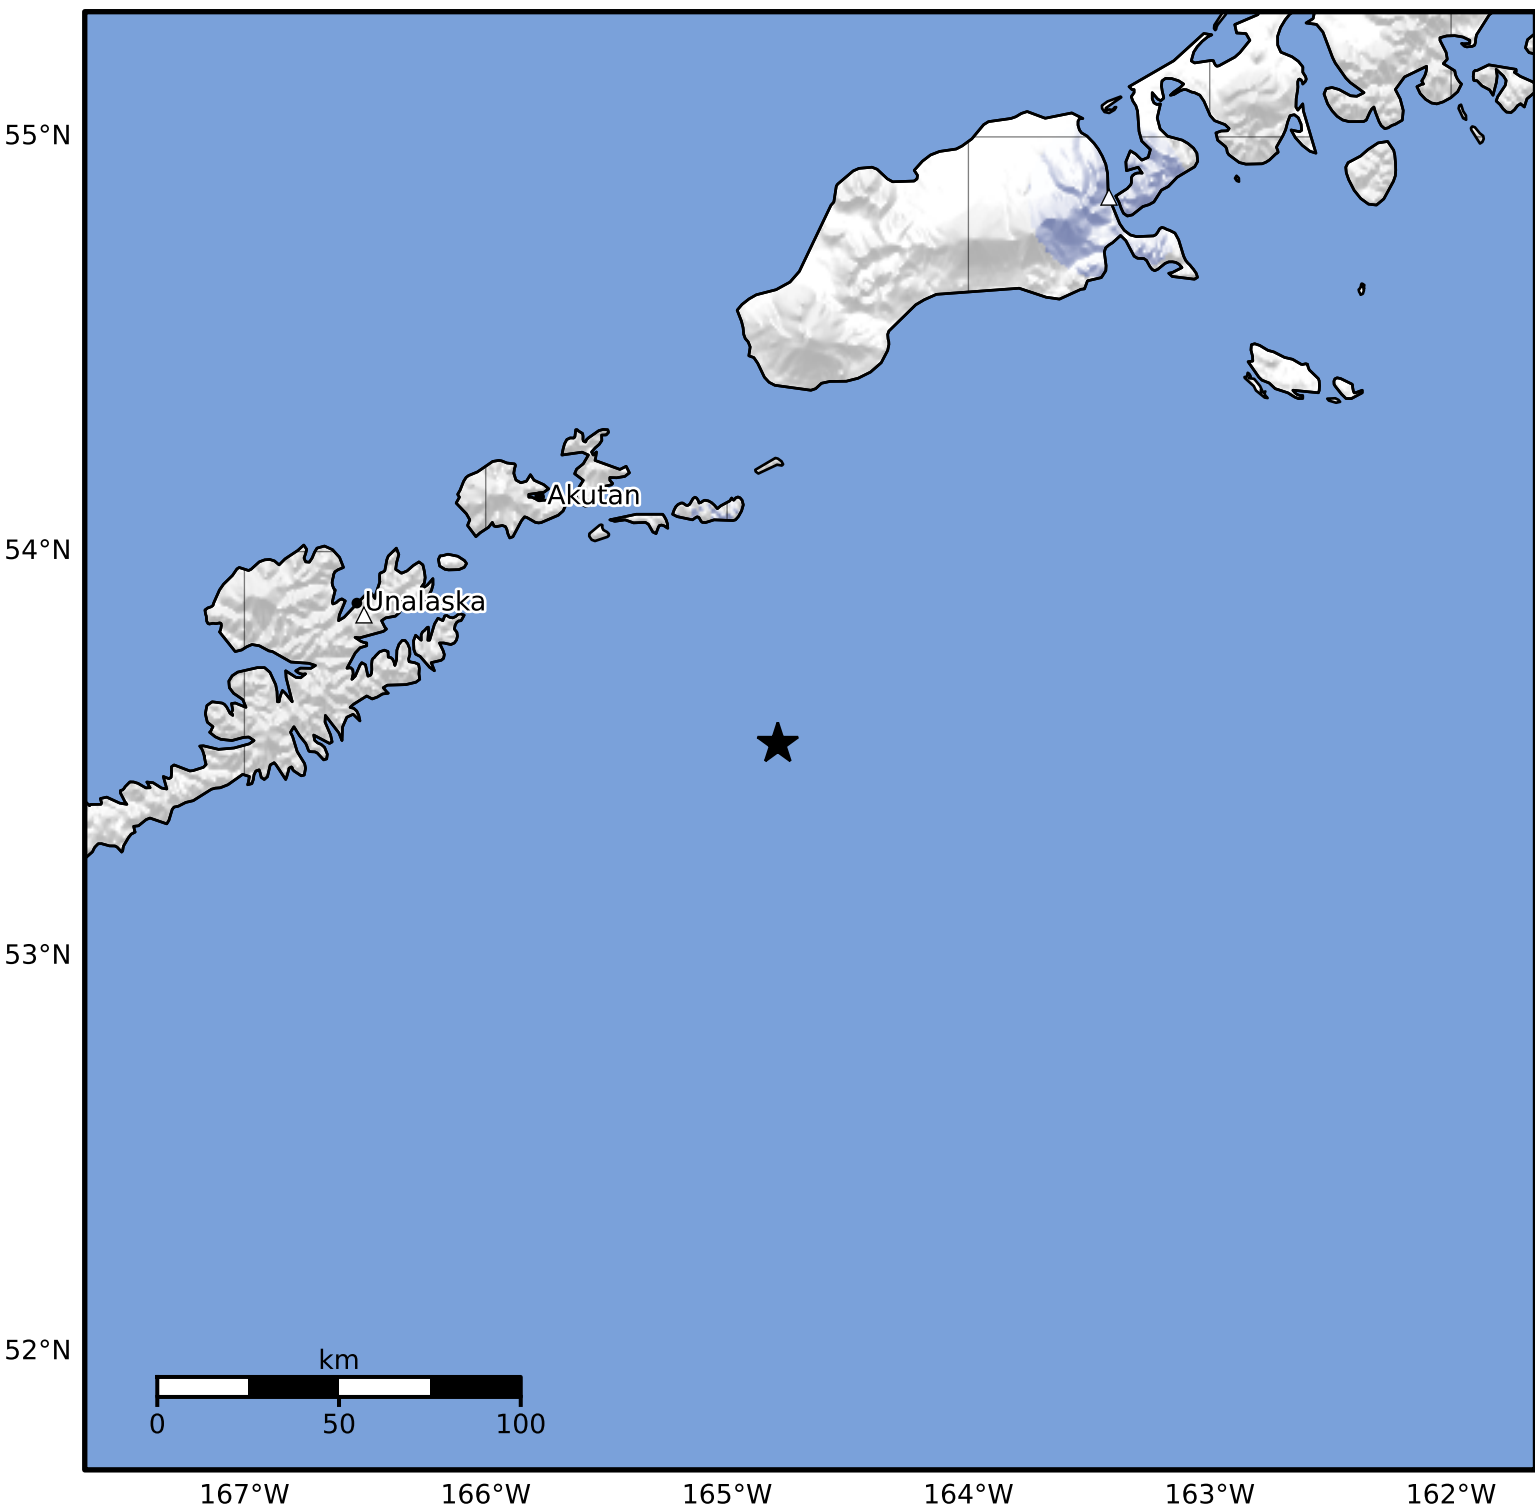

Macroseismic Intensity Map Alaska Earthquake Center
 ShakeMap: 93 km (58 miles) SE of Akutan
 Jul 13, 2024 01:57:51 UTC M3.6 N53.53 W164.79 Depth: 26.4km ID:ak0248yiqfjf

SHAKING	Not felt	Weak	Light	Moderate	Strong	Very strong	Severe	Violent	Extreme
DAMAGE	None	None	None	Very light	Light	Moderate	Moderate/heavy	Heavy	Very heavy
PGA(%g)	<0.0464	0.297	2.76	6.2	11.5	21.5	40.1	74.7	>139
PGV(cm/s)	<0.0215	0.135	1.41	4.65	9.64	20	41.4	85.8	>178
INTENSITY	I	II-III	IV	V	VI	VII	VIII	IX	X+

Scale based on Worden et al. (2012) Version 2: Processed 2024-07-13T03:25:24Z
 △ Seismic Instrument ○ Reported Intensity ★ Epicenter