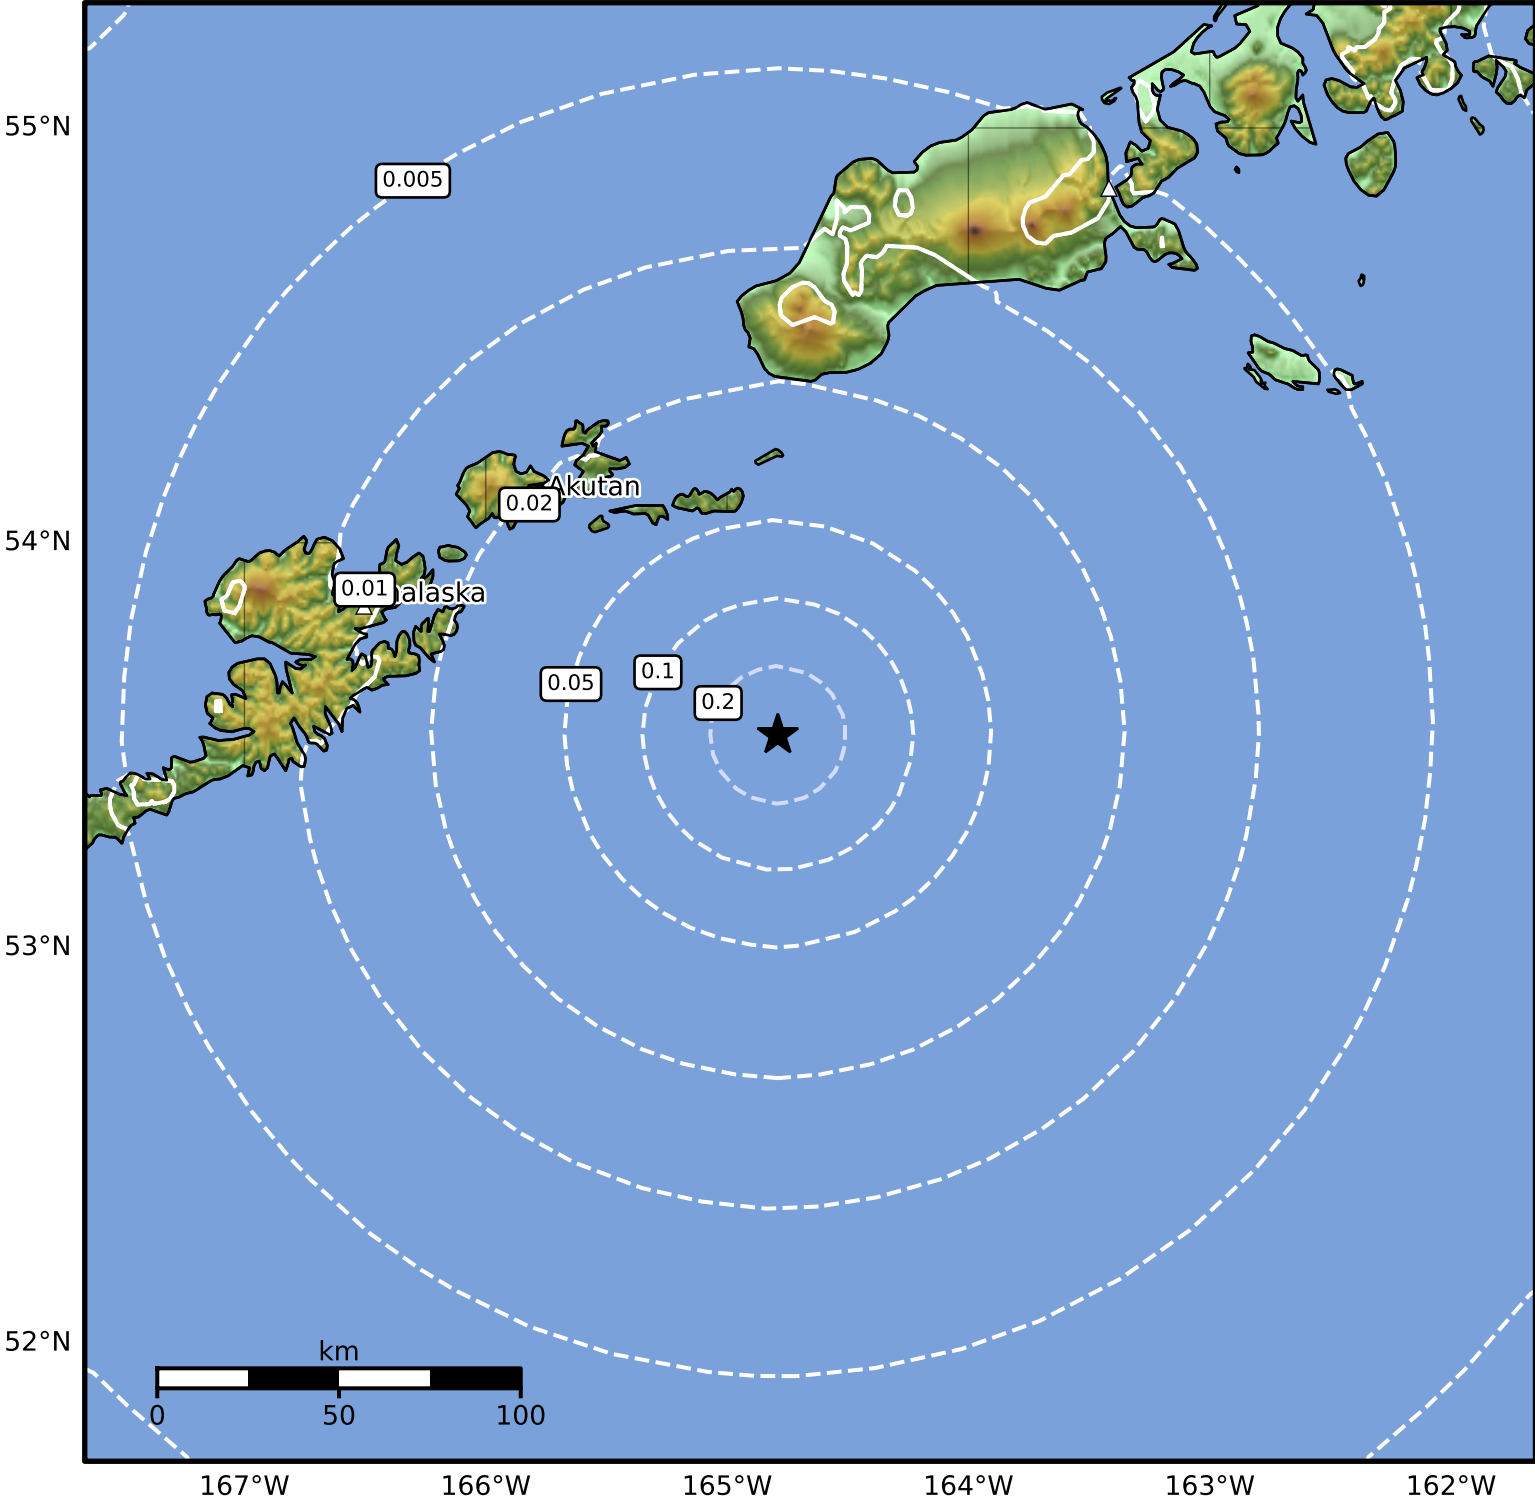

0.3 Second Peak Spectral Acceleration Map Alaska Earthquake Center
 ShakeMap: 93 km (58 miles) SE of Akutan
 Jul 13, 2024 01:57:51 UTC M3.6 N53.53 W164.79 Depth: 26.4km ID:ak0248yiqfjf

SA(0.3) (%g)	0.1	0.2	0.5	1	2	5	10	20	50	100	200
---------------------	------------	------------	------------	----------	----------	----------	-----------	-----------	-----------	------------	------------

Scale based on Worden et al. (2012)

Version 2: Processed 2024-07-13T03:25:24Z

△ Seismic Instrument ○ Reported Intensity

★ Epicenter