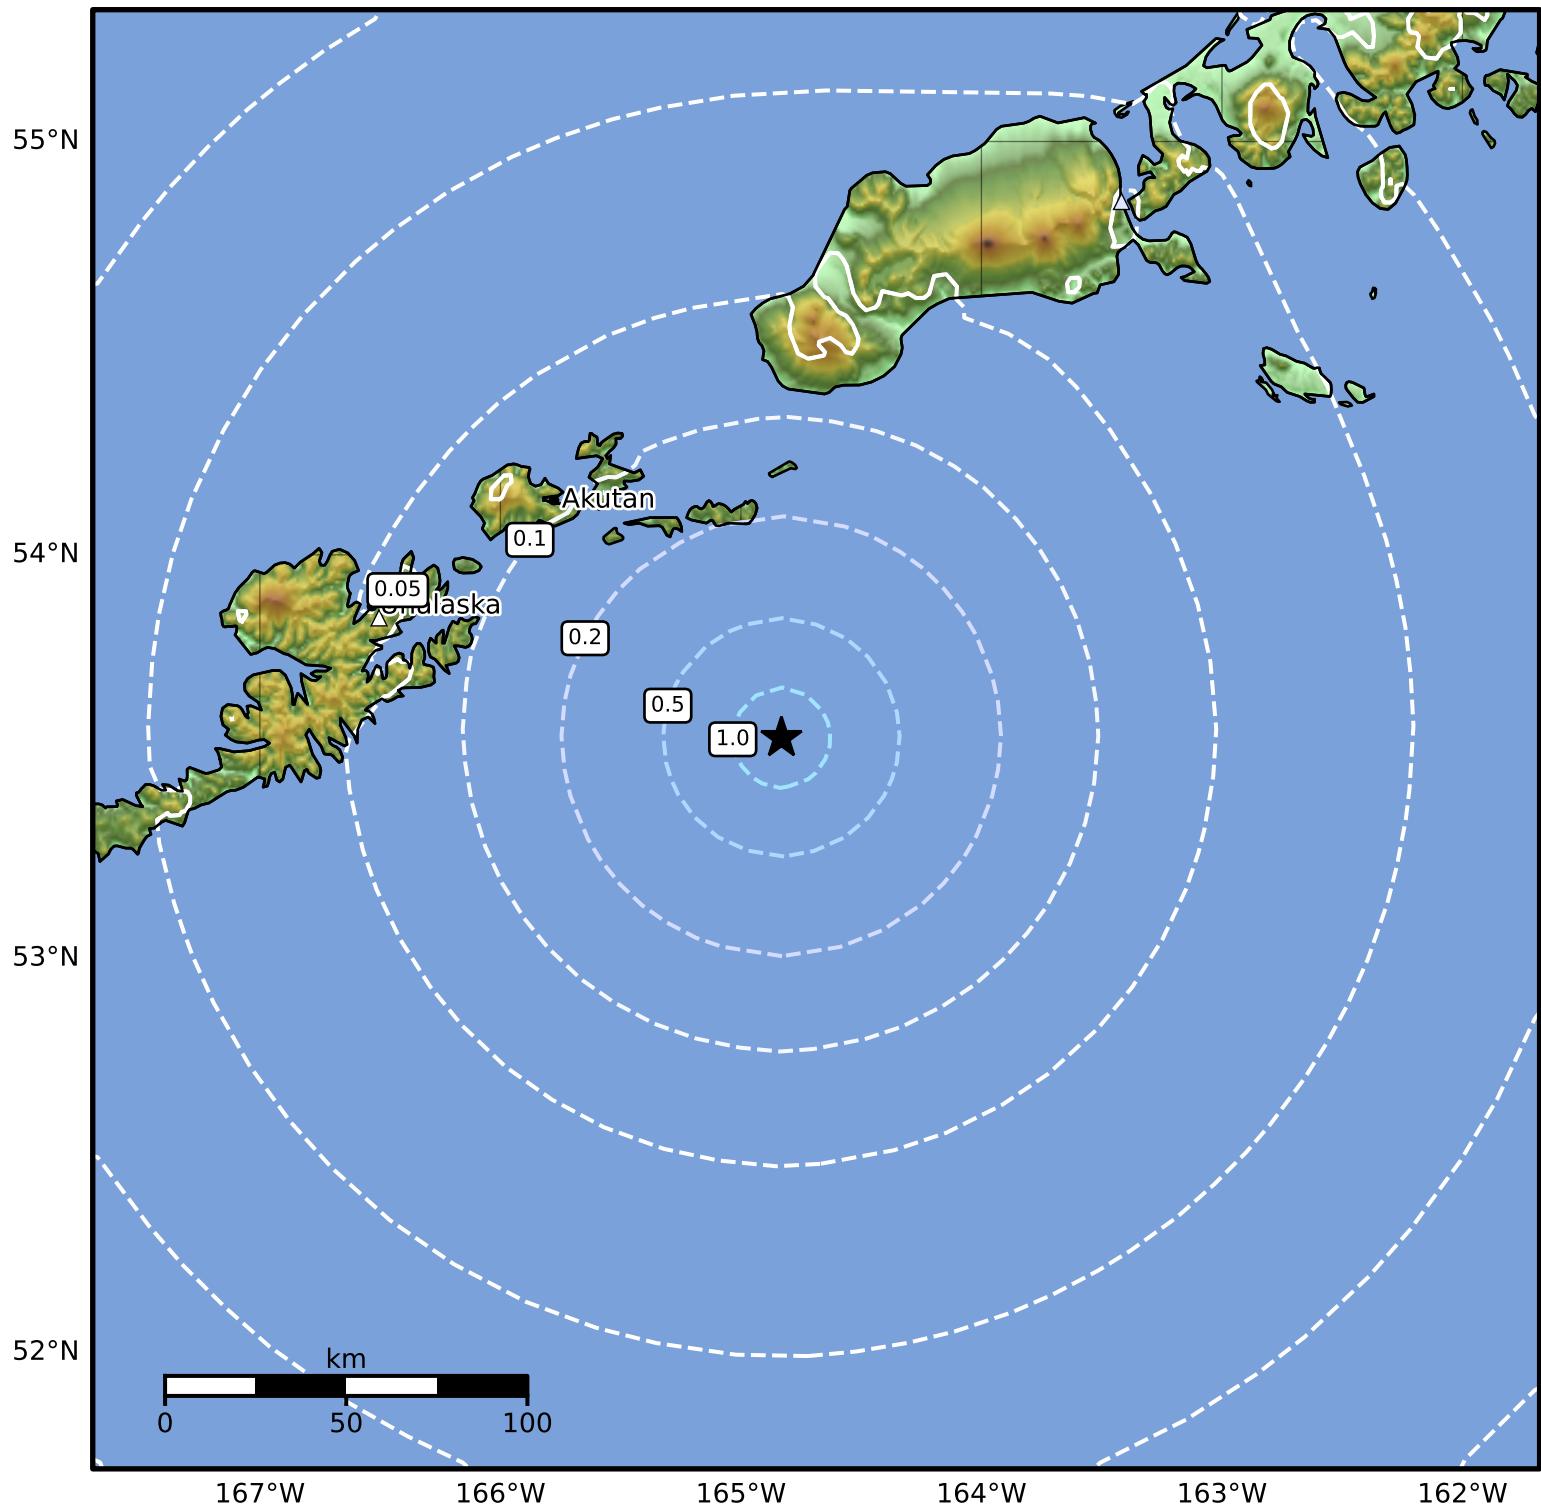

0.3 Second Peak Spectral Acceleration Map Alaska Earthquake Center
 ShakeMap: 90 km (56 miles) SE of Akutan
 Jul 13, 2024 02:28:52 UTC M4.1 N53.55 W164.83 Depth: 25.5km ID:ak0248yj5ni5

SA(0.3) (%g)	0.1	0.2	0.5	1	2	5	10	20	50	100	200
---------------------	------------	------------	------------	----------	----------	----------	-----------	-----------	-----------	------------	------------

Scale based on Worden et al. (2012)

Version 2: Processed 2024-07-13T03:35:52Z

△ Seismic Instrument ○ Reported Intensity

★ Epicenter