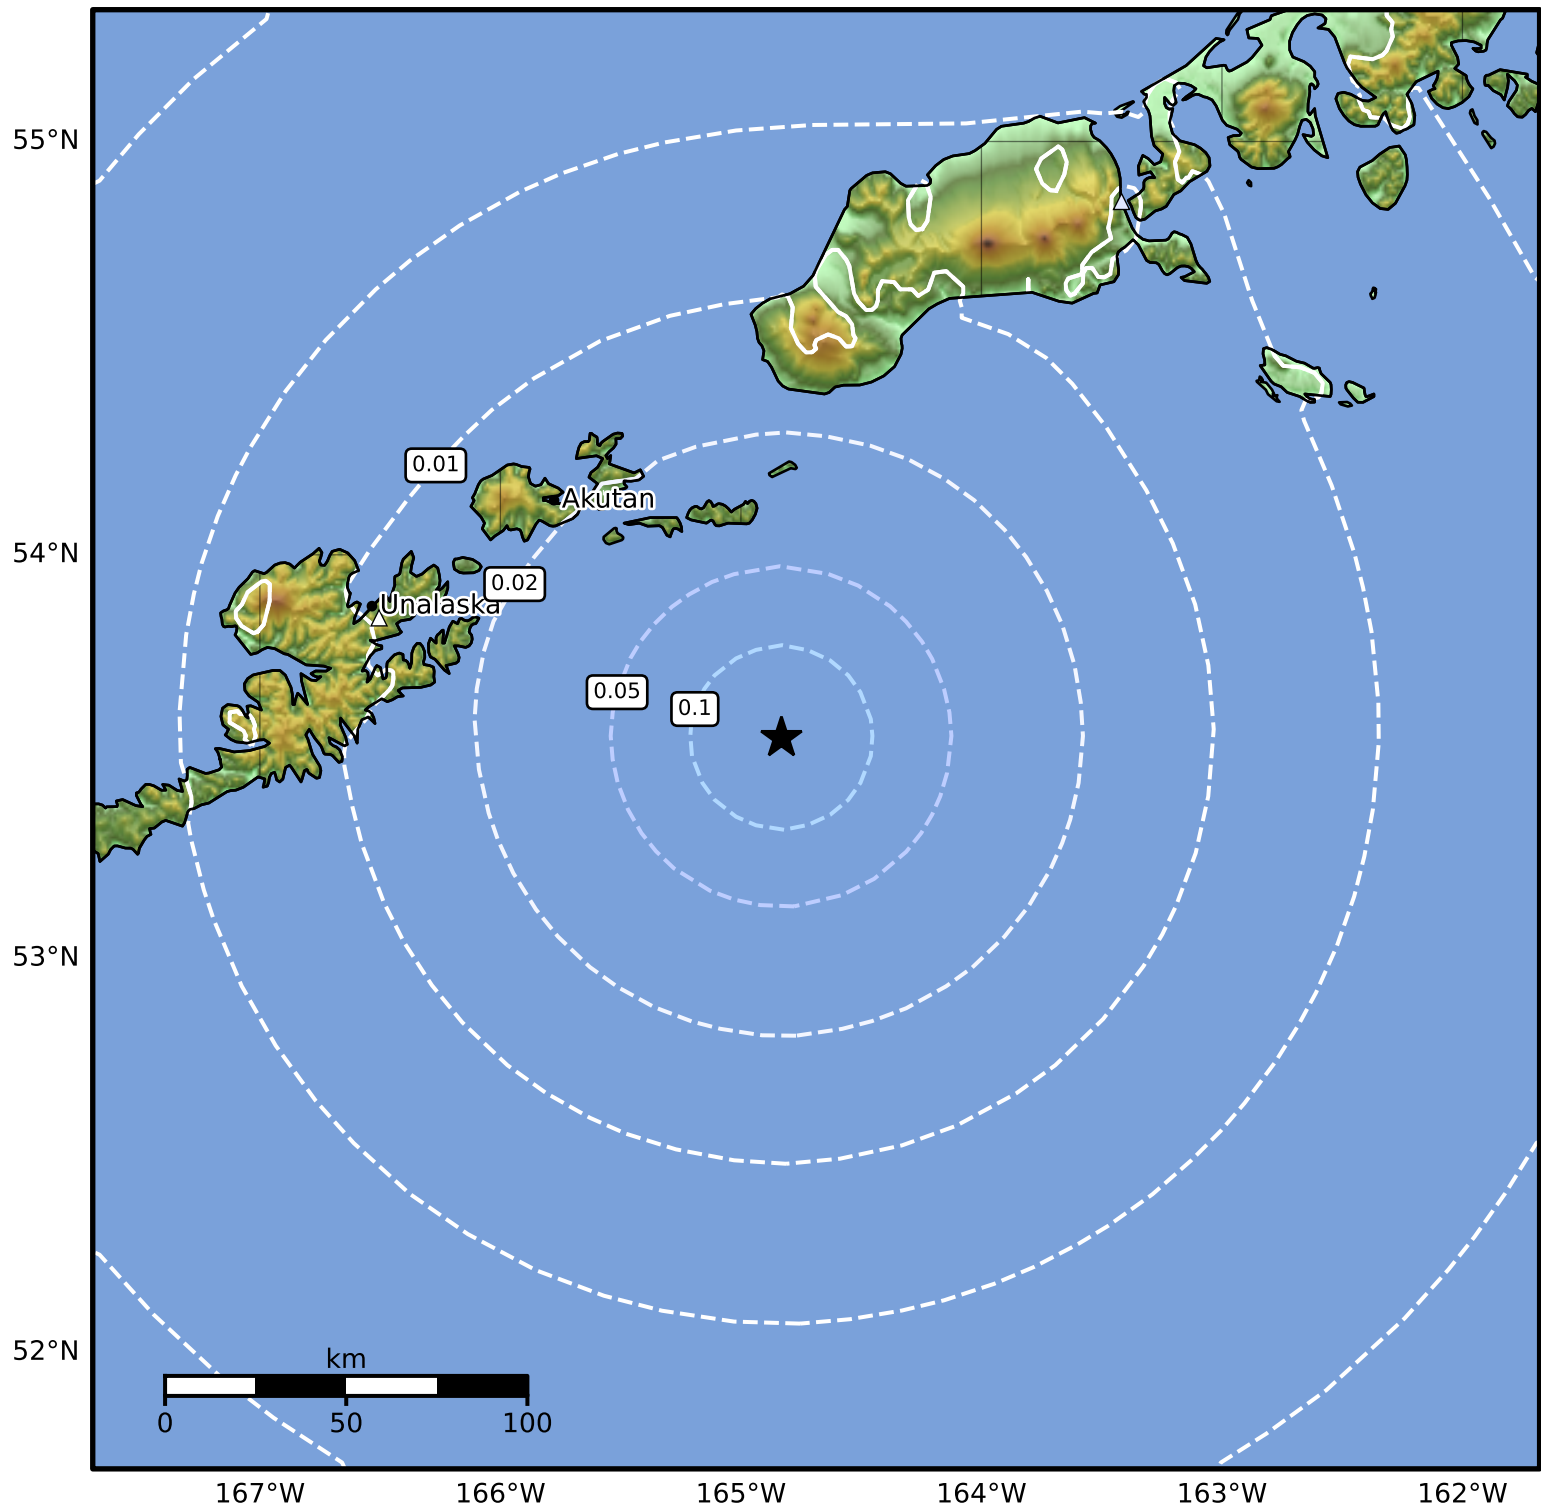

1.0 Second Peak Spectral Acceleration Map Alaska Earthquake Center  
 ShakeMap: 90 km (56 miles) SE of Akutan  
 Jul 13, 2024 02:28:52 UTC M4.1 N53.55 W164.83 Depth: 25.5km ID:ak0248yj5ni5

SA(1.0) (%g)	0.1	0.2	0.5	1	2	5	10	20	50	100	200
--------------	-----	-----	-----	---	---	---	----	----	----	-----	-----

Scale based on Worden et al. (2012)

Version 2: Processed 2024-07-13T03:35:52Z

△ Seismic Instrument ○ Reported Intensity

★ Epicenter