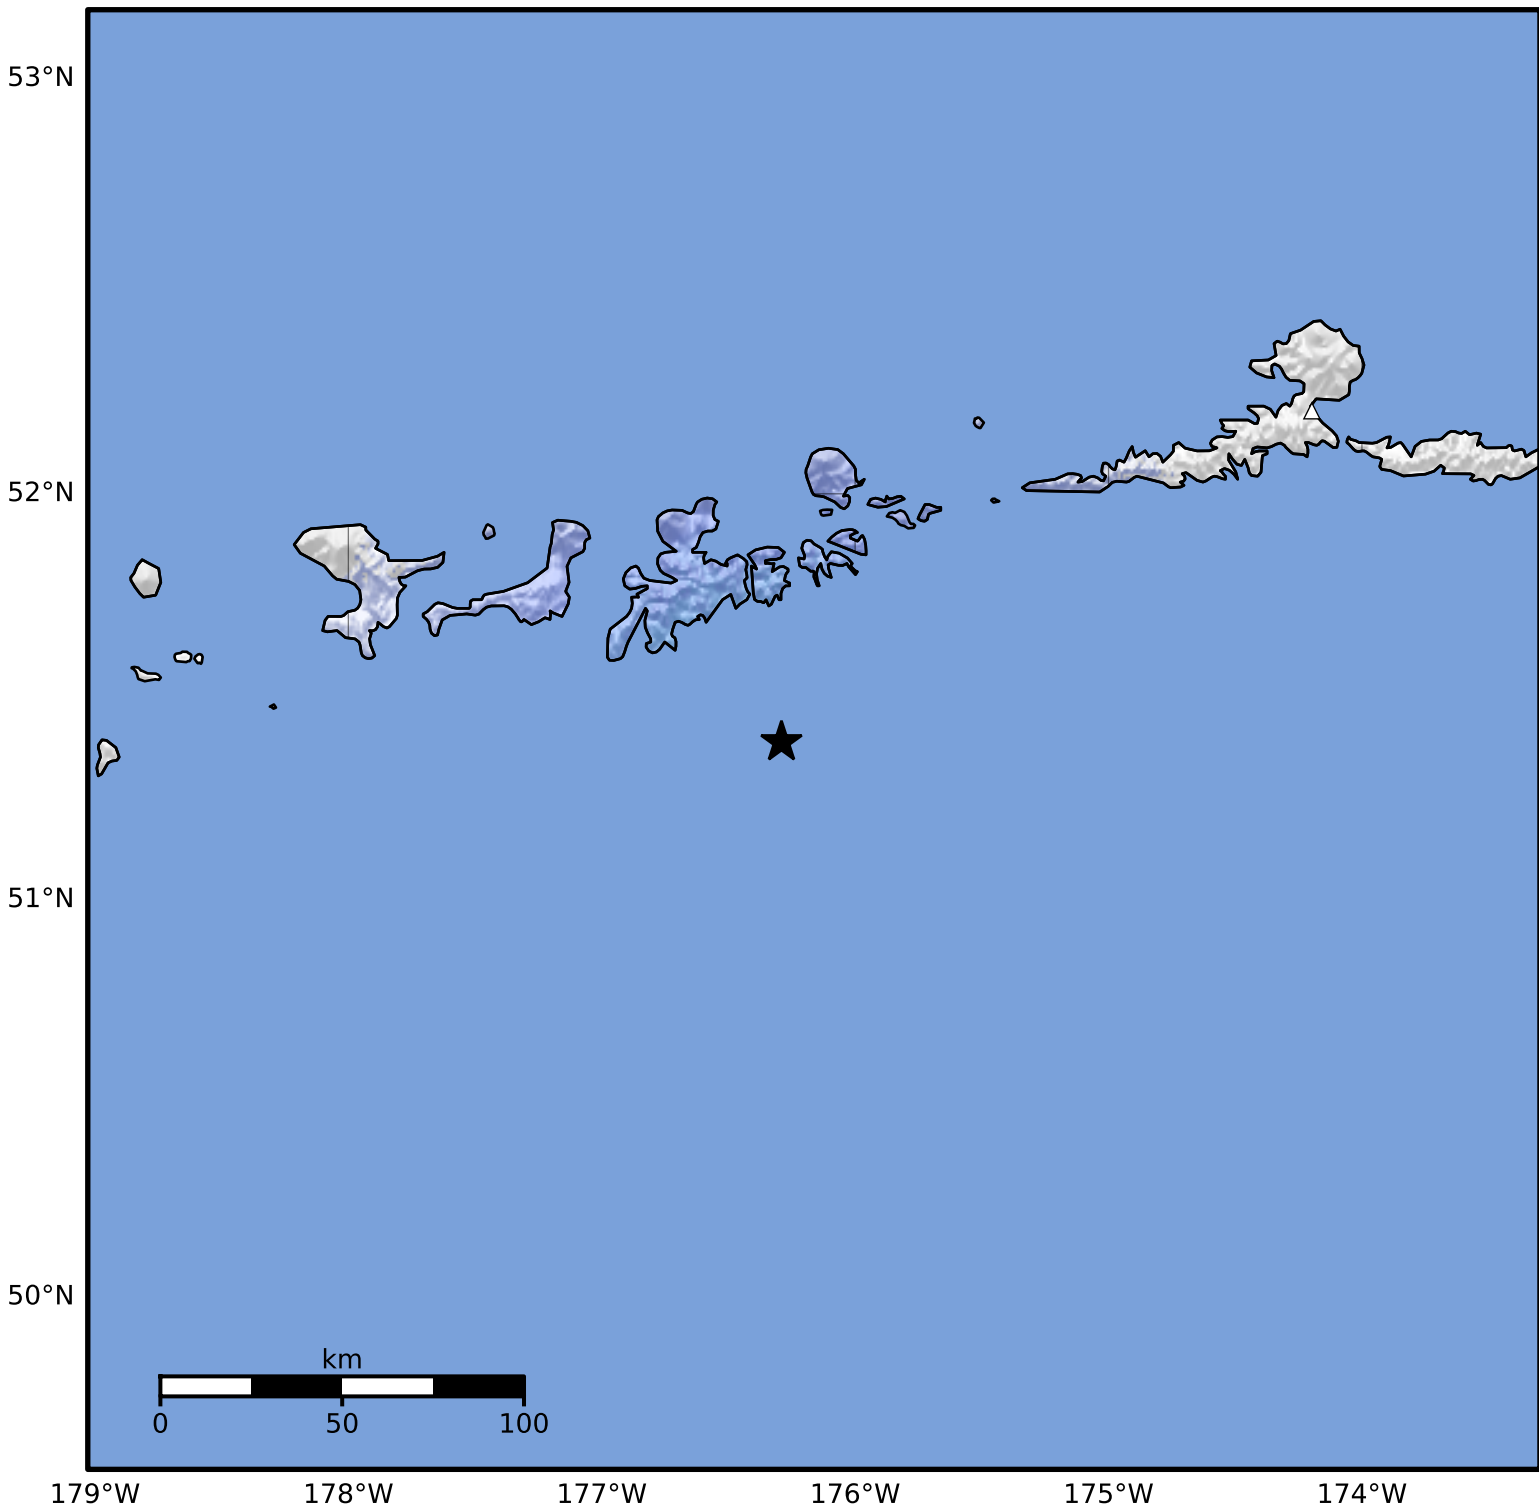

Macroseismic Intensity Map Alaska Earthquake Center
 ShakeMap: 59 km (37 miles) SSE of Adak
 Jul 14, 2024 14:21:20 UTC M4.2 N51.39 W176.29 Depth: 25.8km ID:ak02490dsmse

SHAKING	Not felt	Weak	Light	Moderate	Strong	Very strong	Severe	Violent	Extreme
DAMAGE	None	None	None	Very light	Light	Moderate	Moderate/heavy	Heavy	Very heavy
PGA(%g)	<0.0464	0.297	2.76	6.2	11.5	21.5	40.1	74.7	>139
PGV(cm/s)	<0.0215	0.135	1.41	4.65	9.64	20	41.4	85.8	>178
INTENSITY	I	II-III	IV	V	VI	VII	VIII	IX	X+

Scale based on Worden et al. (2012)

Version 2: Processed 2024-07-14T14:57:23Z

△ Seismic Instrument ○ Reported Intensity

★ Epicenter