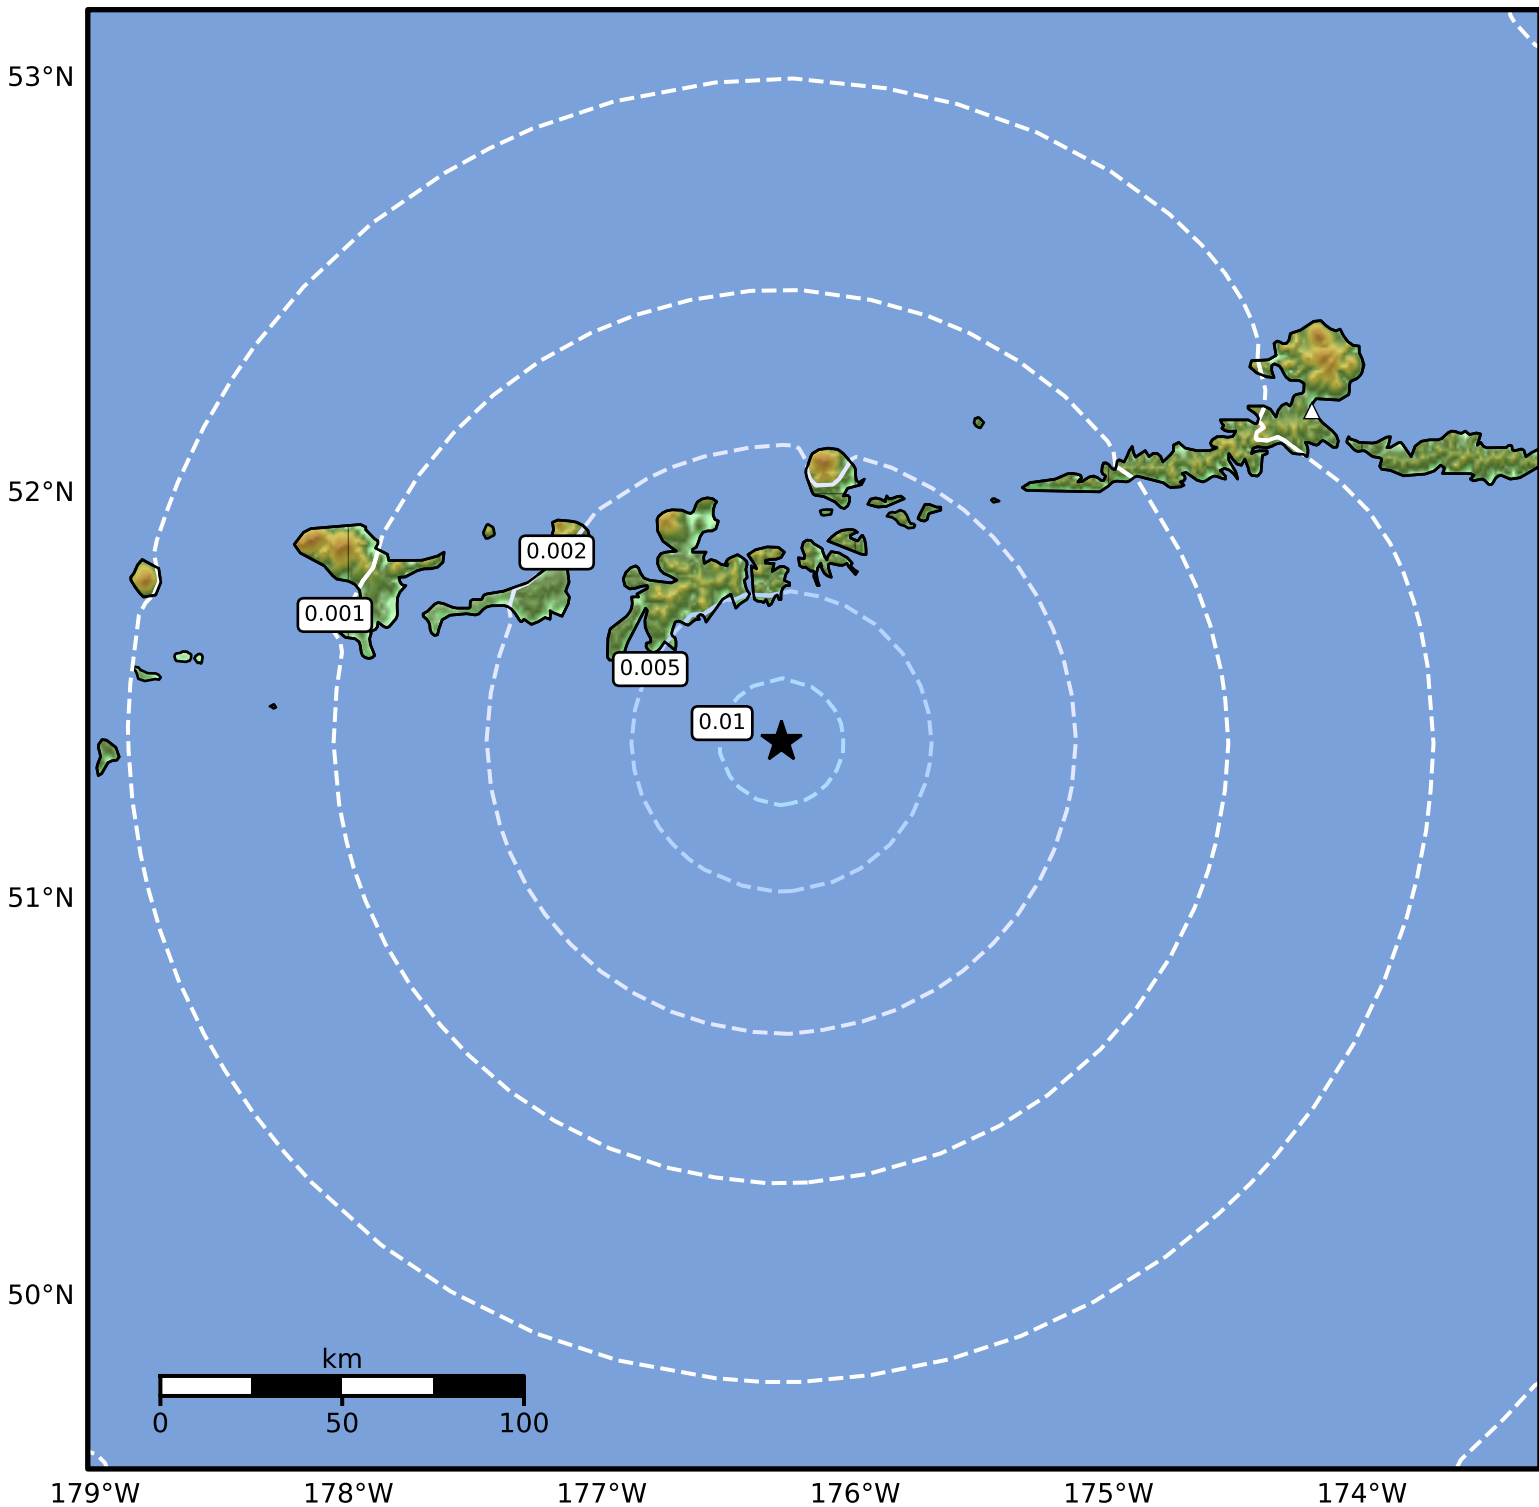

3.0 Second Peak Spectral Acceleration Map Alaska Earthquake Center
ShakeMap: 59 km (37 miles) SSE of Adak
Jul 14, 2024 14:21:20 UTC M4.2 N51.39 W176.29 Depth: 25.8km ID:ak02490dsmse

Scale based on Worden et al. (2012)

Version 2: Processed 2024-07-14T14:57:23Z

△ Seismic Instrument ○ Reported Intensity

★ Epicenter