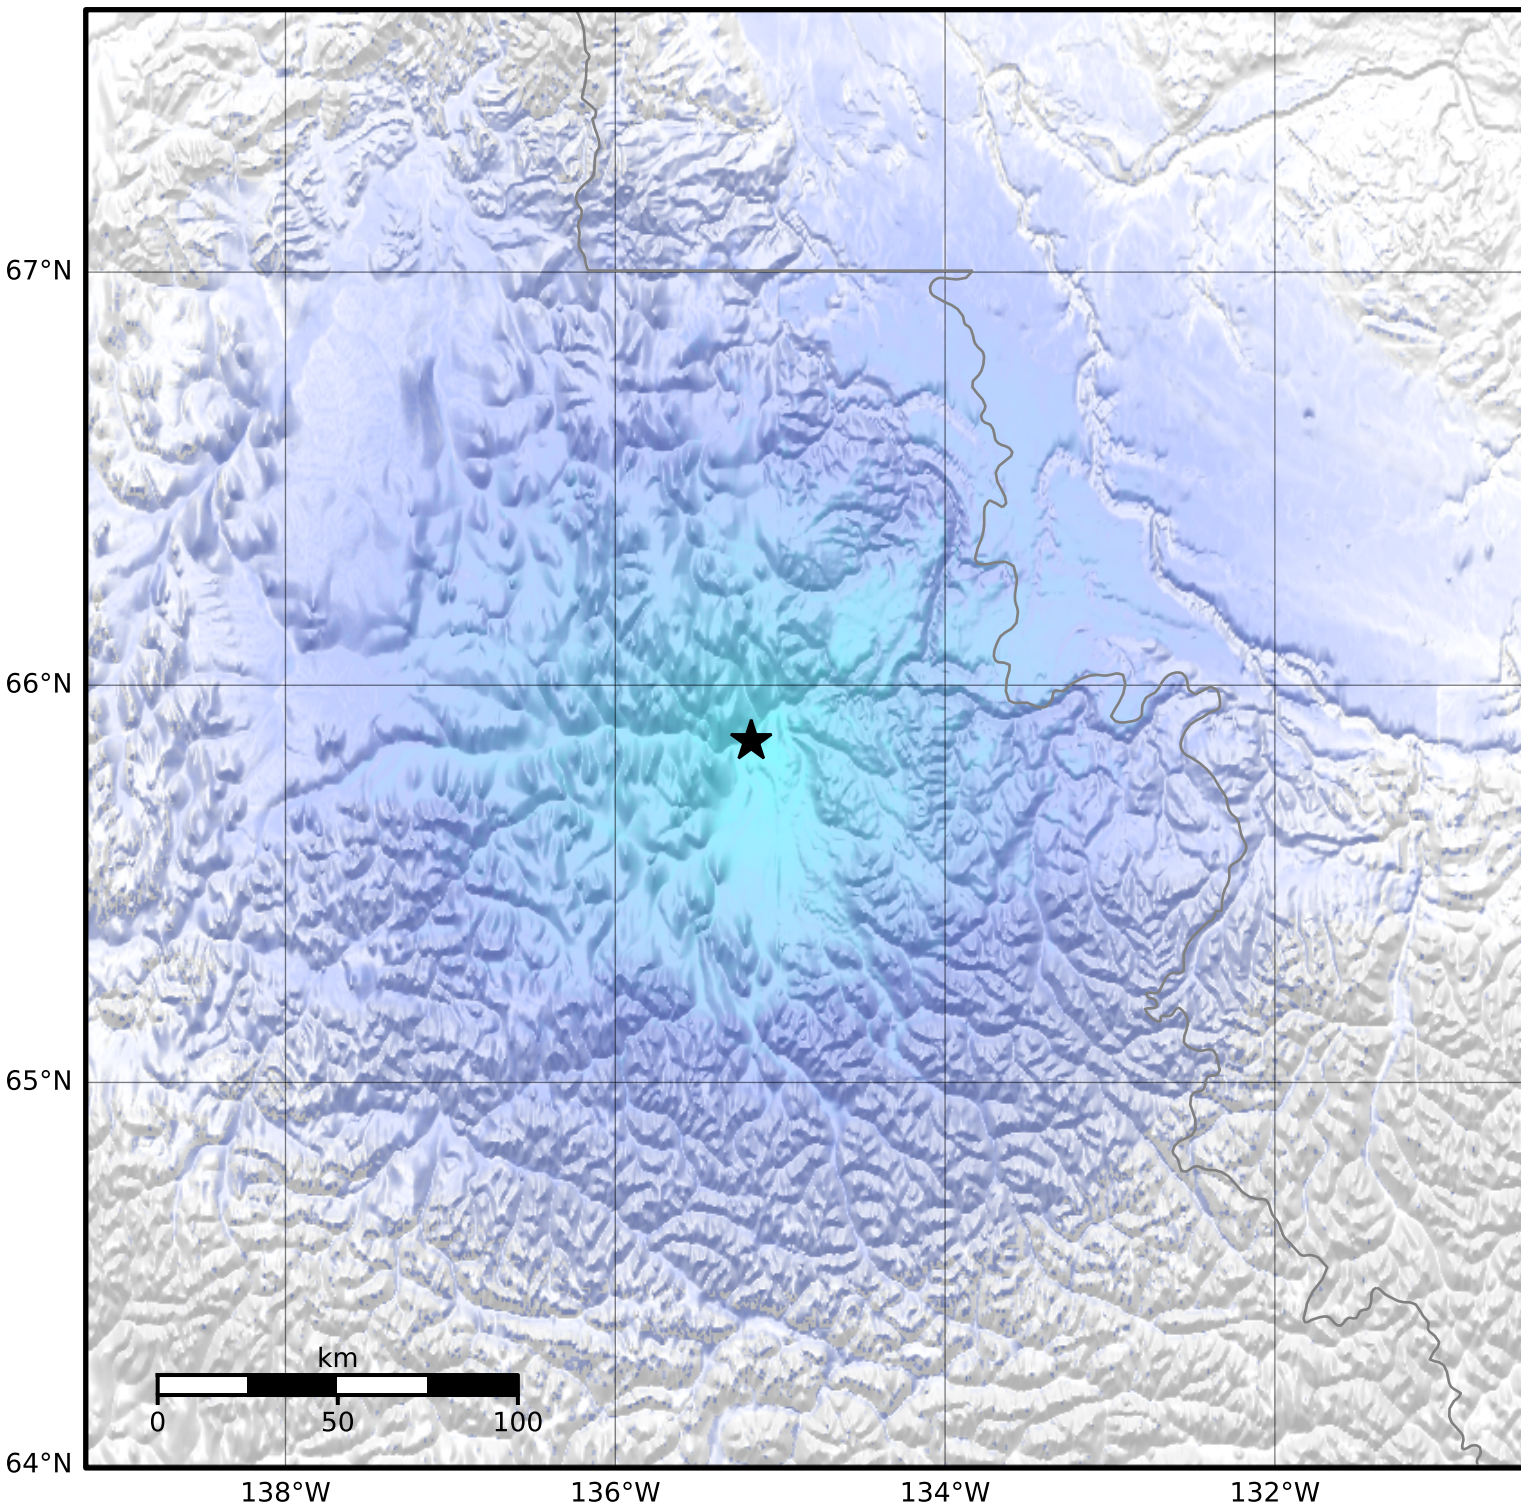

Macroseismic Intensity Map Alaska Earthquake Center
 ShakeMap: 268 km (166 miles) SE of Old Crow
 Jul 15, 2024 13:04:53 UTC M4.3 N65.86 W135.18 Depth: 27.9km ID:ak024920mz4w

SHAKING	Not felt	Weak	Light	Moderate	Strong	Very strong	Severe	Violent	Extreme
DAMAGE	None	None	None	Very light	Light	Moderate	Moderate/heavy	Heavy	Very heavy
PGA(%g)	<0.0464	0.297	2.76	6.2	11.5	21.5	40.1	74.7	>139
PGV(cm/s)	<0.0215	0.135	1.41	4.65	9.64	20	41.4	85.8	>178
INTENSITY	I	II-III	IV	V	VI	VII	VIII	IX	X+

Scale based on Worden et al. (2012)

Version 1: Processed 2024-07-15T16:30:02Z

△ Seismic Instrument ○ Reported Intensity

★ Epicenter