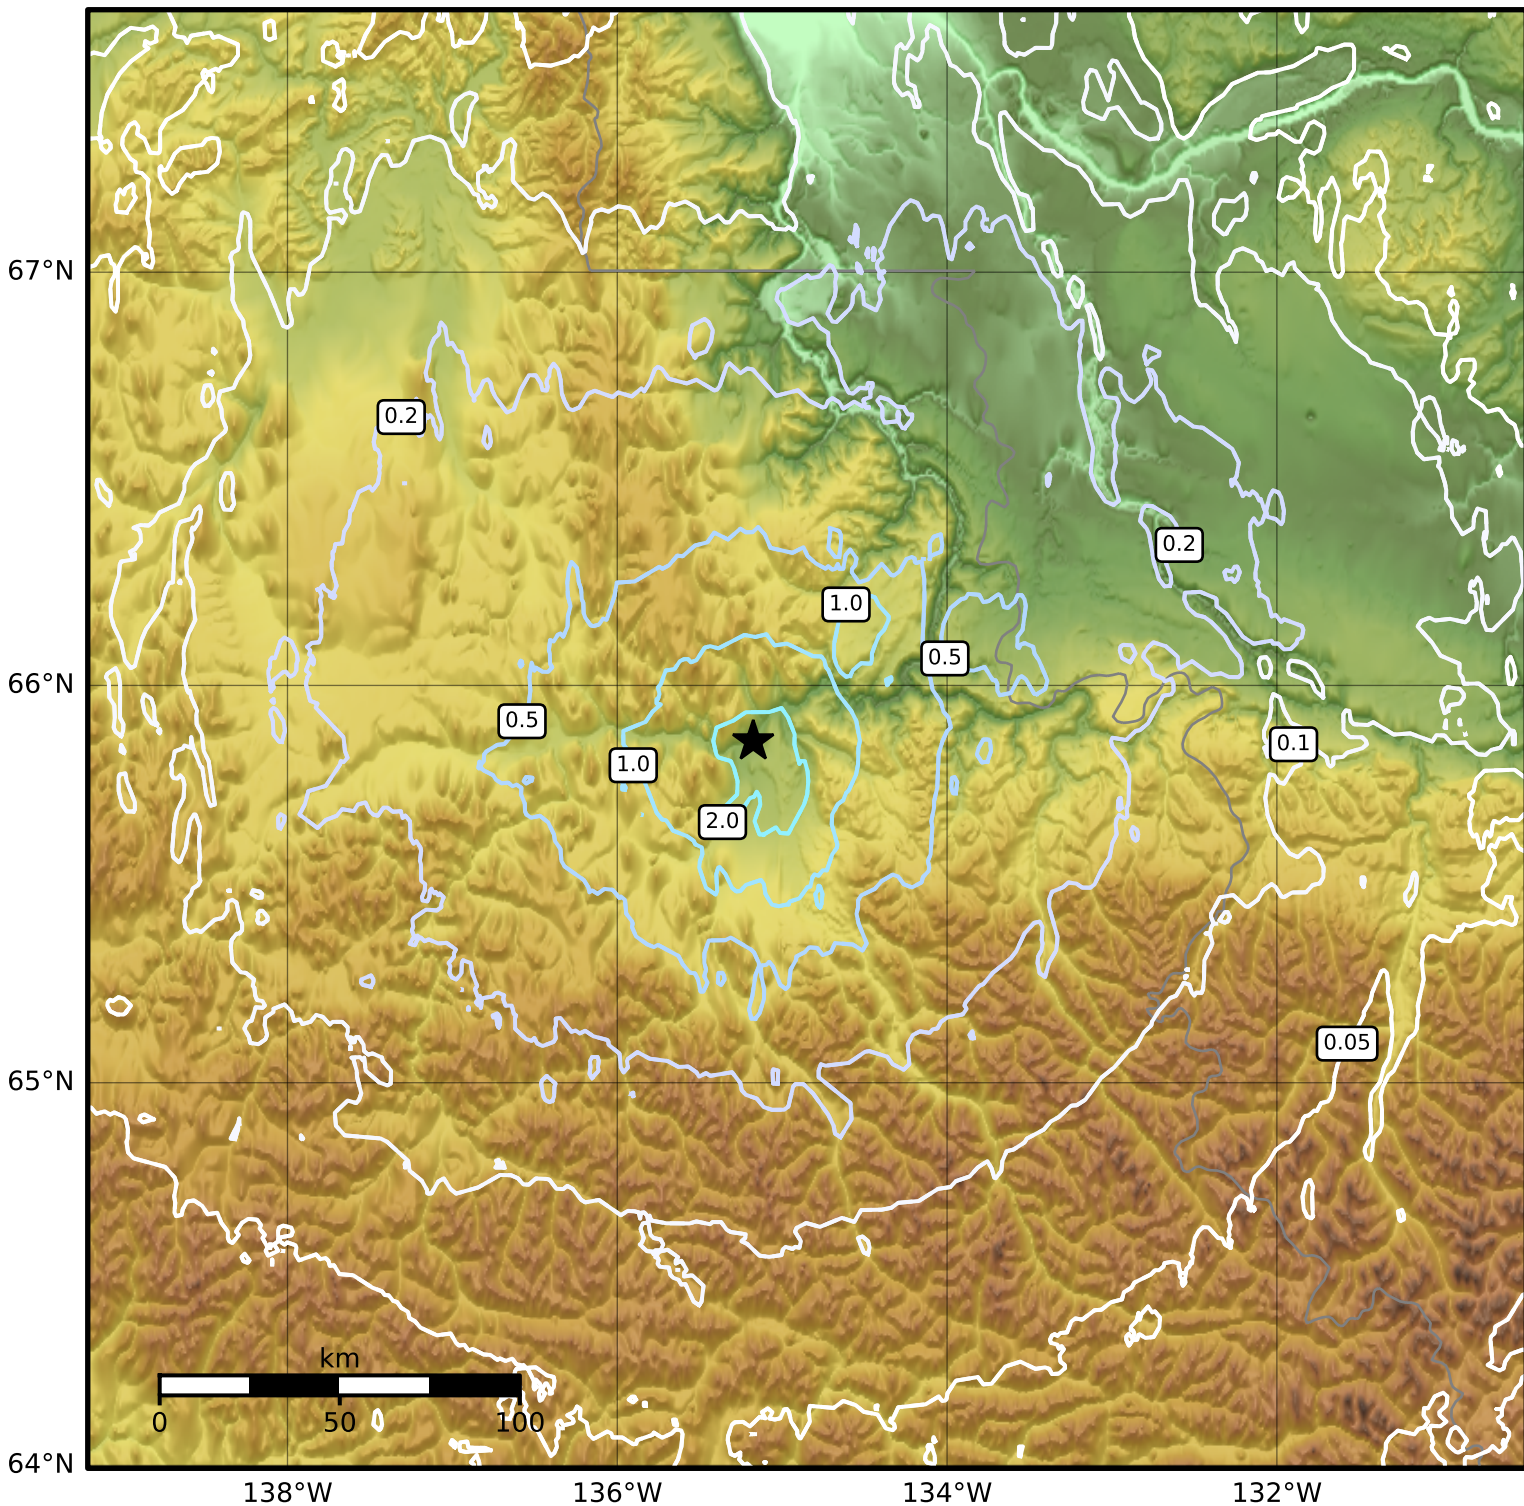

0.3 Second Peak Spectral Acceleration Map Alaska Earthquake Center
ShakeMap: 268 km (166 miles) SE of Old Crow
Jul 15, 2024 13:04:53 UTC M4.3 N65.86 W135.18 Depth: 27.9km ID:ak024920mz4w

Scale based on Worden et al. (2012)

△ Seismic Instrument ○ Reported Intensity

★ Epicenter

Version 1: Processed 2024-07-15T16:30:02Z