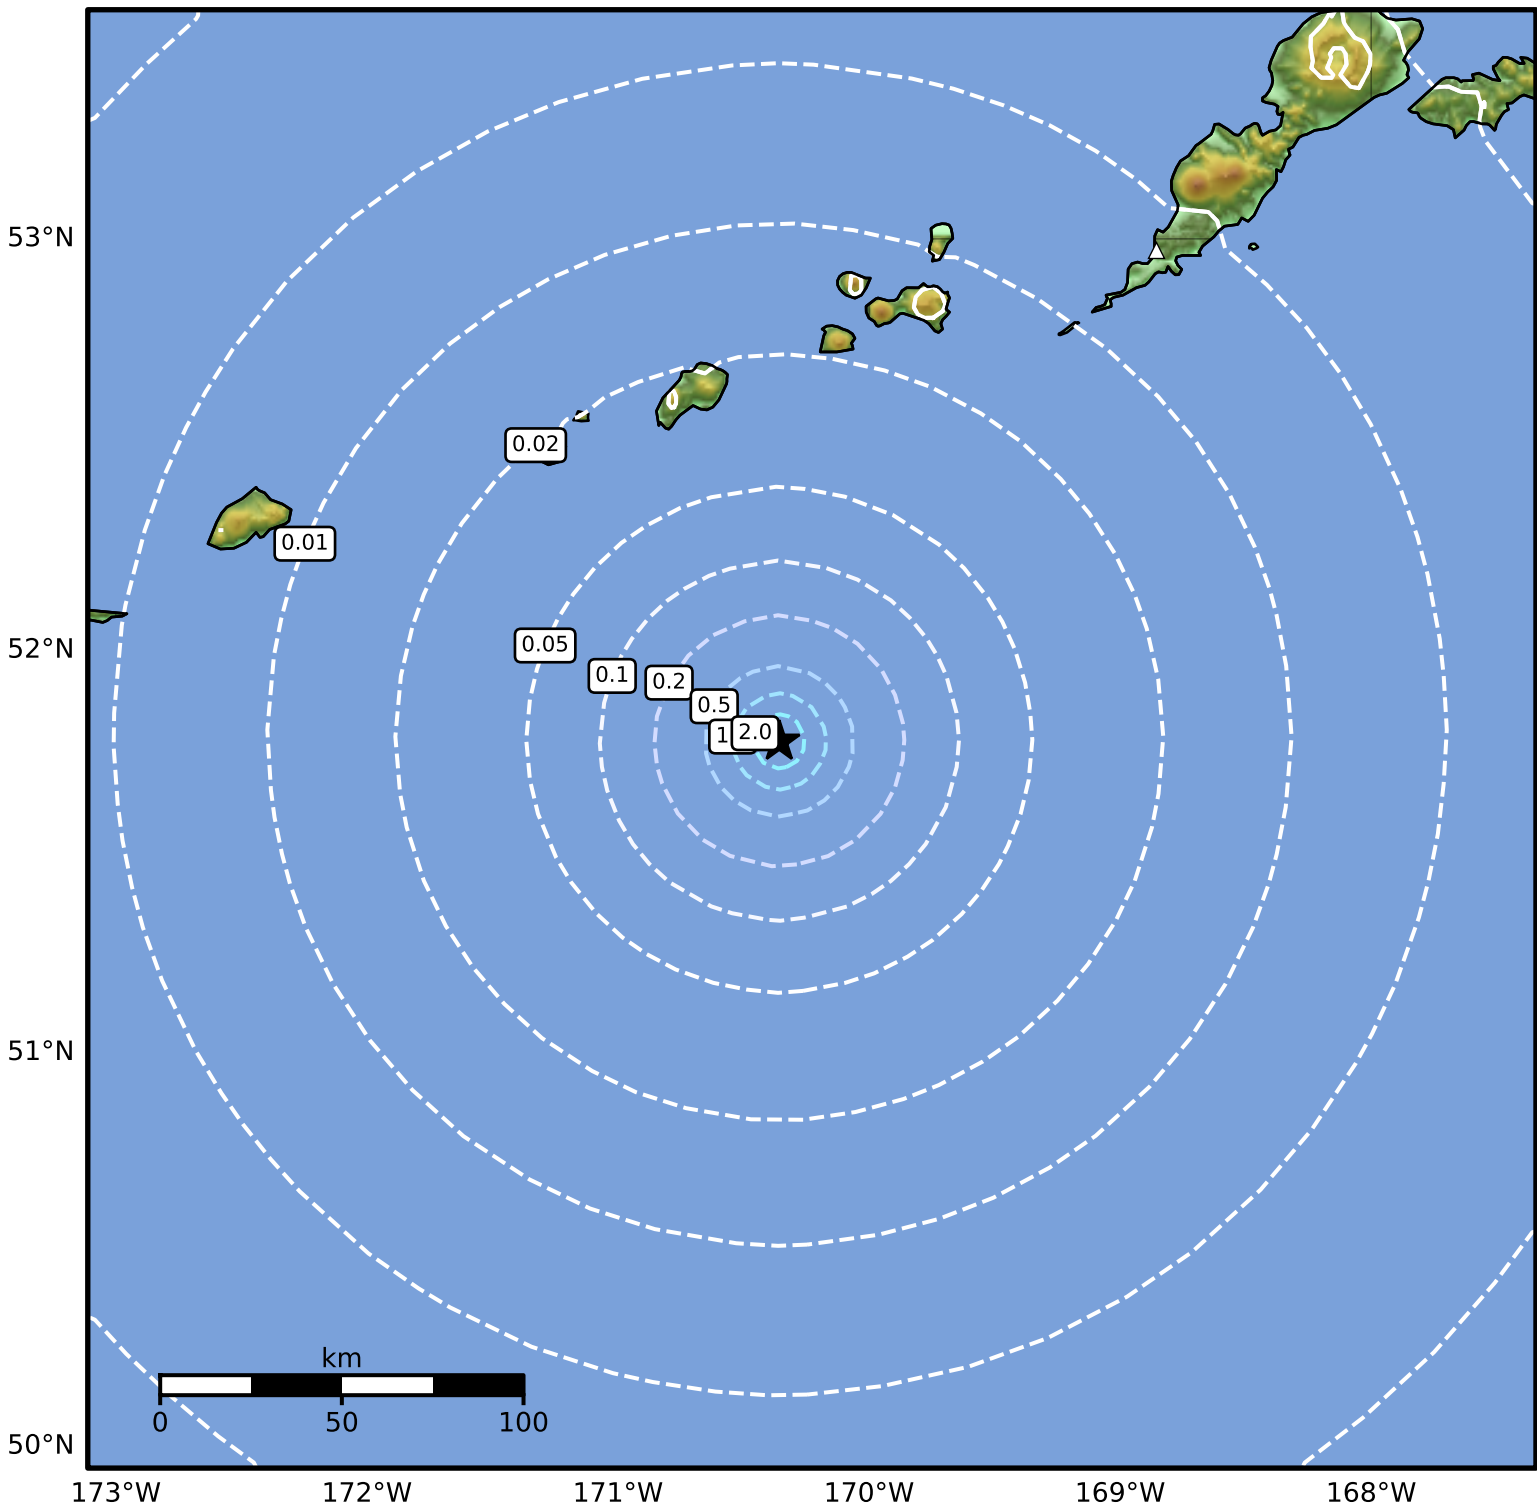

0.3 Second Peak Spectral Acceleration Map Alaska Earthquake Center
ShakeMap: 129 km (80 miles) ESE of Amukta Pass
Jul 15, 2024 13:22:07 UTC M3.6 N51.78 W170.36 Depth: 5.1km ID:ak024920qqgk

SA(0.3) (%g)	0.1	0.2	0.5	1	2	5	10	20	50	100	200
--------------	-----	-----	-----	---	---	---	----	----	----	-----	-----

Scale based on Worden et al. (2012)

Version 1: Processed 2024-07-15T13:27:00Z

△ Seismic Instrument ○ Reported Intensity

★ Epicenter