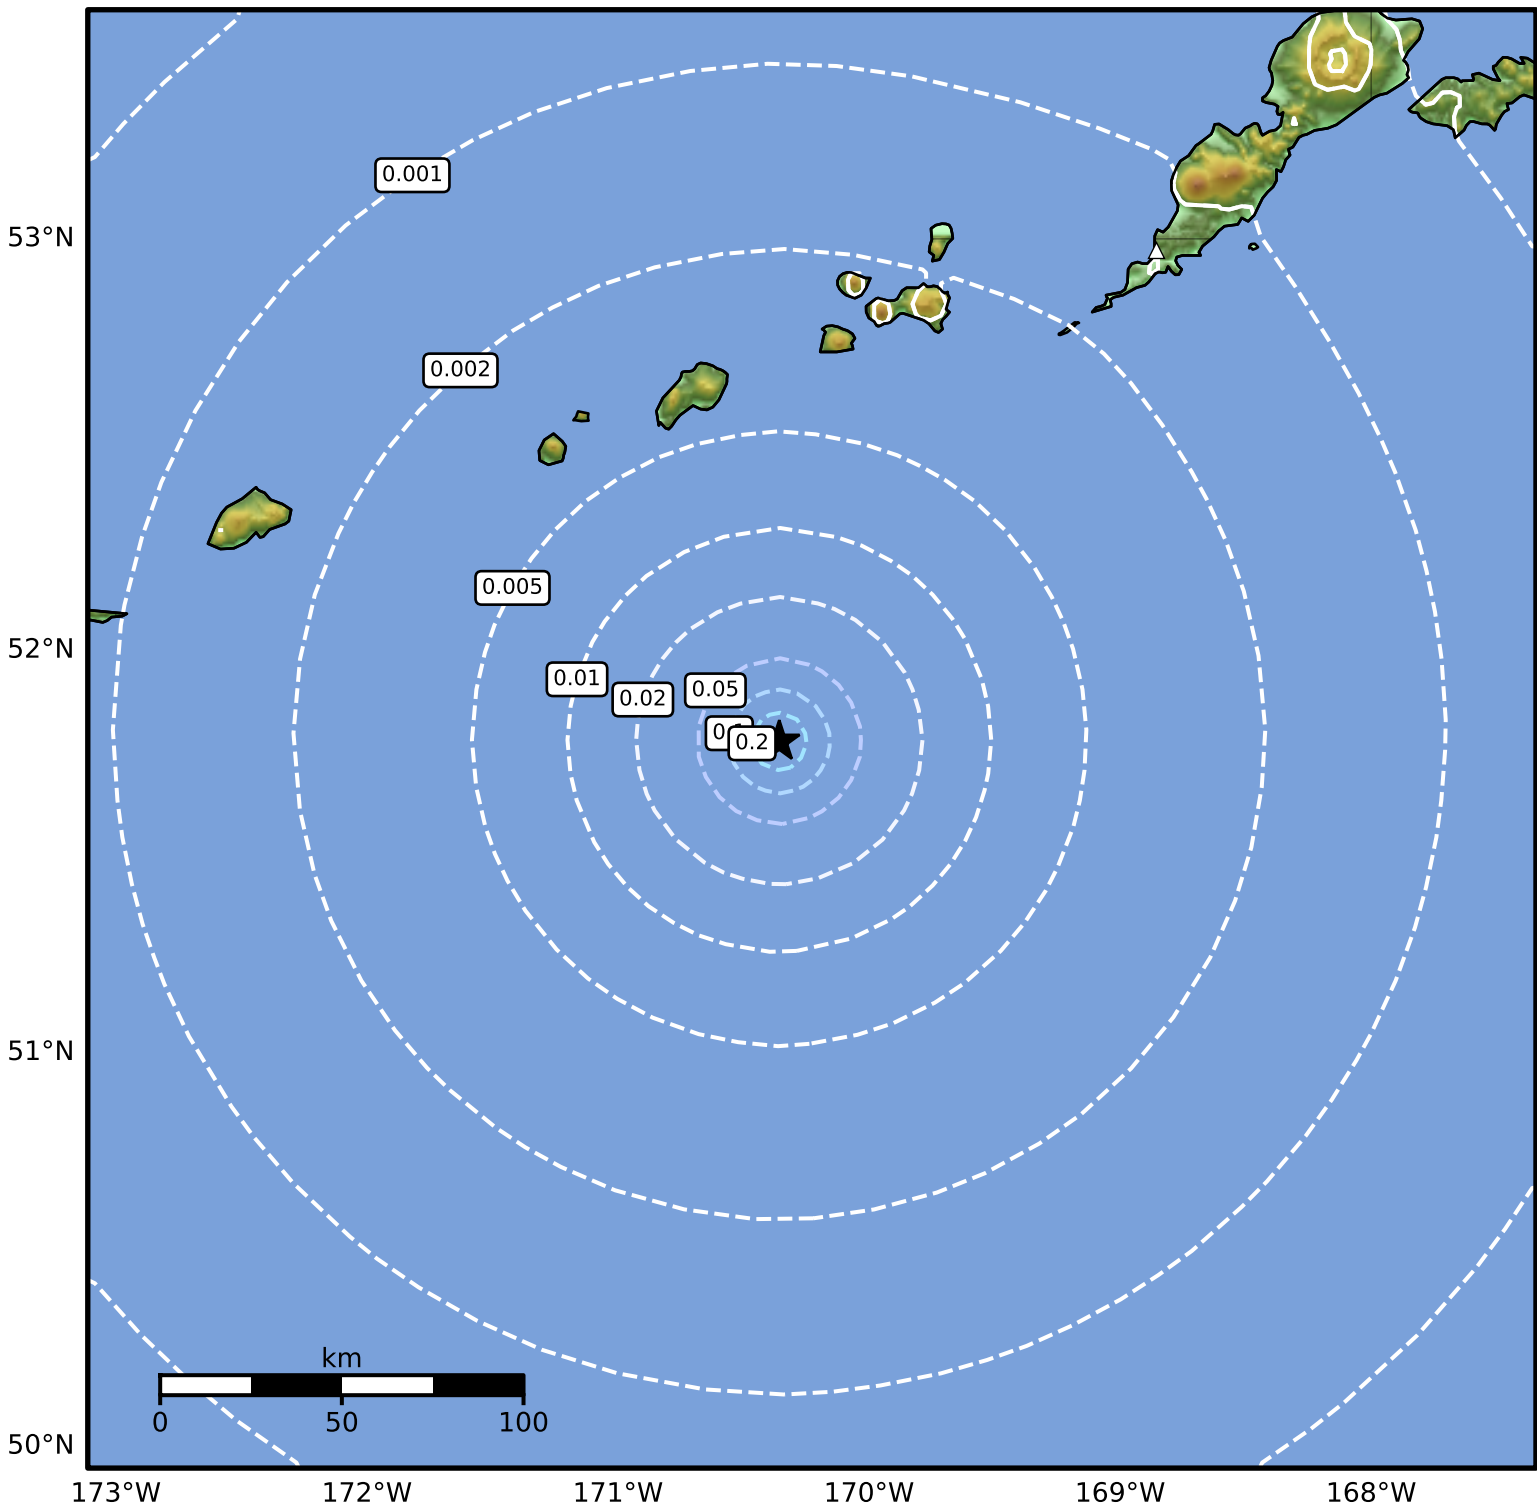

1.0 Second Peak Spectral Acceleration Map Alaska Earthquake Center
 ShakeMap: 129 km (80 miles) ESE of Amukta Pass
 Jul 15, 2024 13:22:07 UTC M3.6 N51.78 W170.36 Depth: 5.1km ID:ak024920qqgk

SA(1.0) (%g)	0.1	0.2	0.5	1	2	5	10	20	50	100	200
--------------	-----	-----	-----	---	---	---	----	----	----	-----	-----

Scale based on Worden et al. (2012)

Version 1: Processed 2024-07-15T13:27:00Z

△ Seismic Instrument ○ Reported Intensity

★ Epicenter