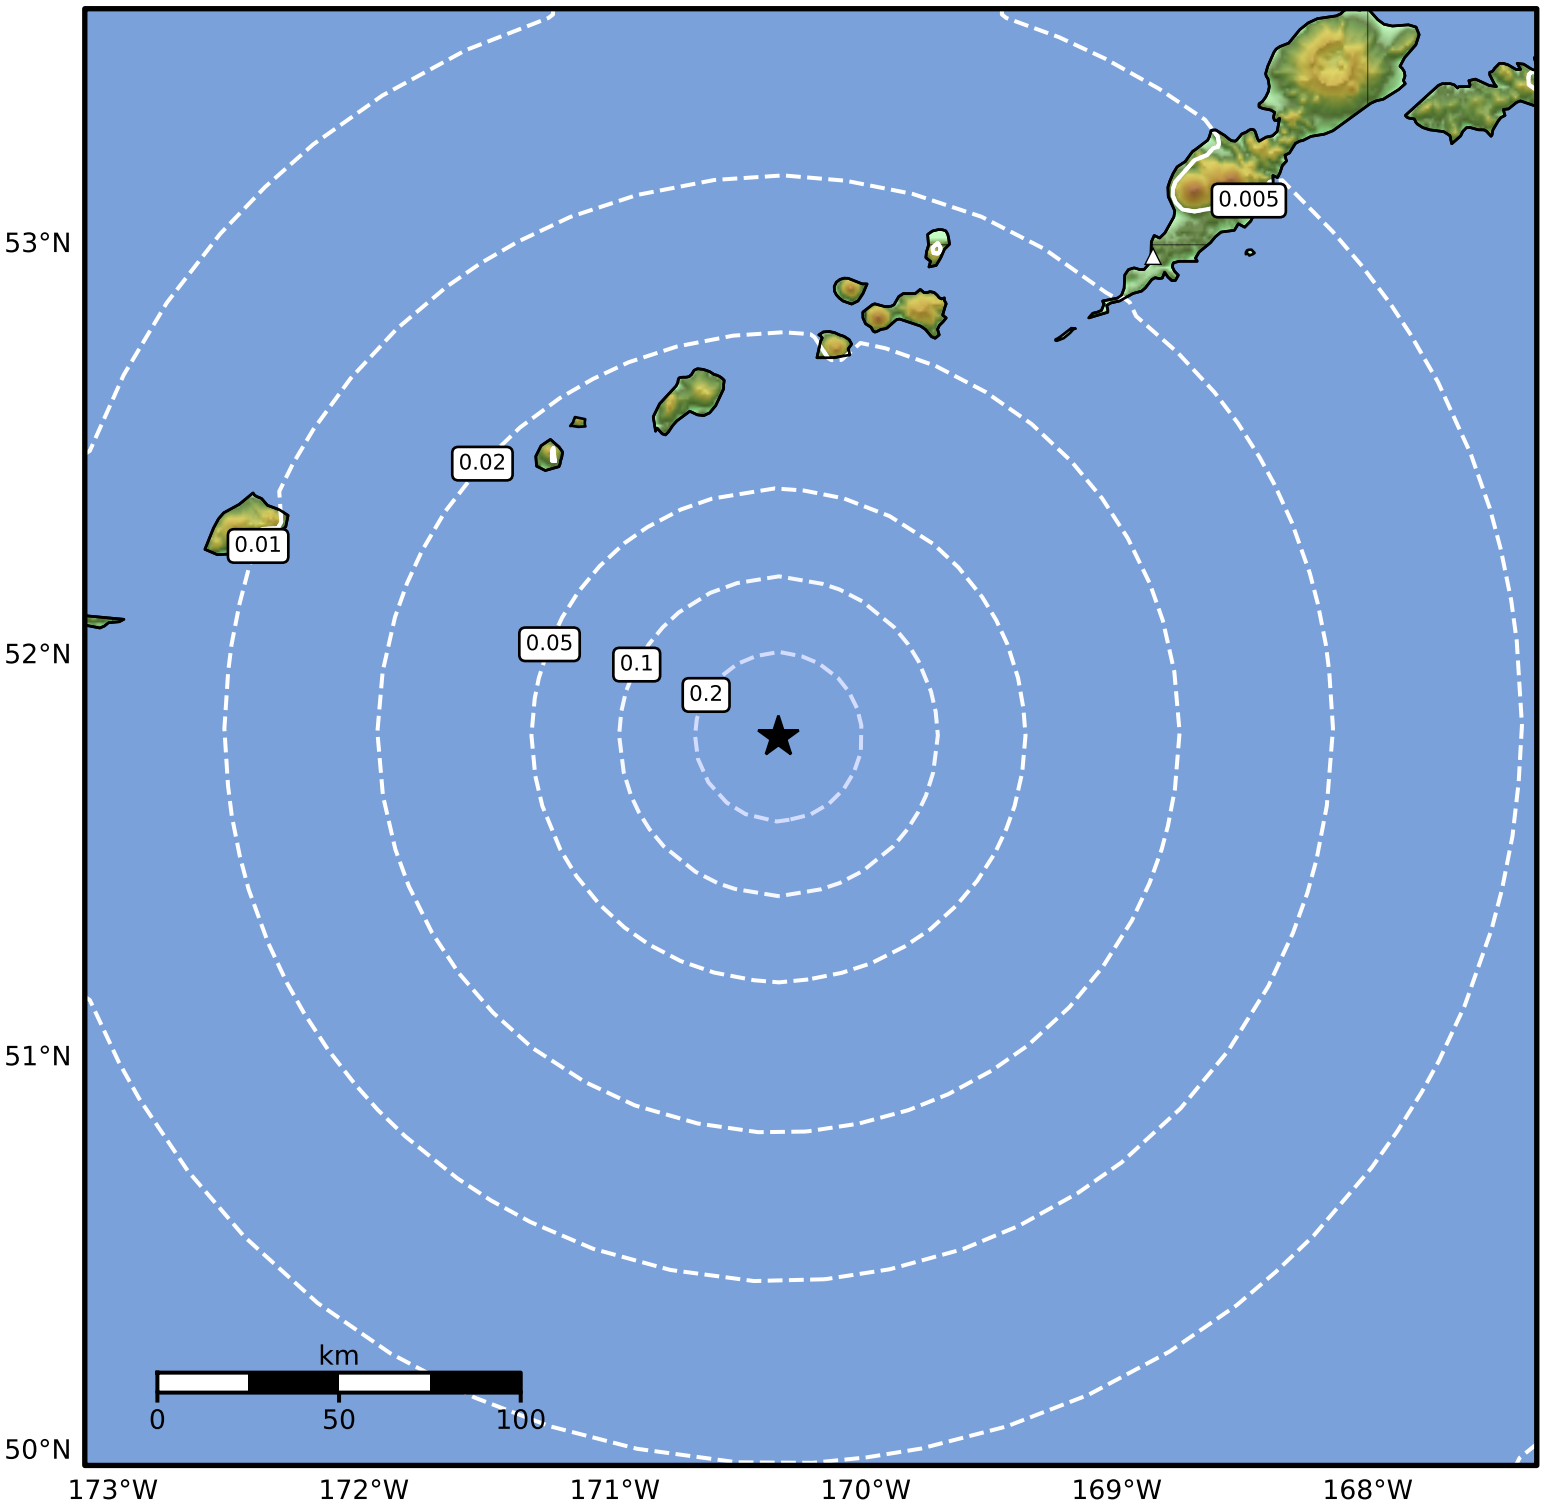

0.3 Second Peak Spectral Acceleration Map Alaska Earthquake Center
 ShakeMap: 128 km (80 miles) ESE of Amukta Pass
 Jul 15, 2024 13:25:56 UTC M3.6 N51.80 W170.35 Depth: 28.4km ID:ak024920rhm7

SA(0.3) (%g)	0.1	0.2	0.5	1	2	5	10	20	50	100	200
--------------	-----	-----	-----	---	---	---	----	----	----	-----	-----

Scale based on Worden et al. (2012)

Version 2: Processed 2024-07-15T16:37:18Z

△ Seismic Instrument ○ Reported Intensity

★ Epicenter