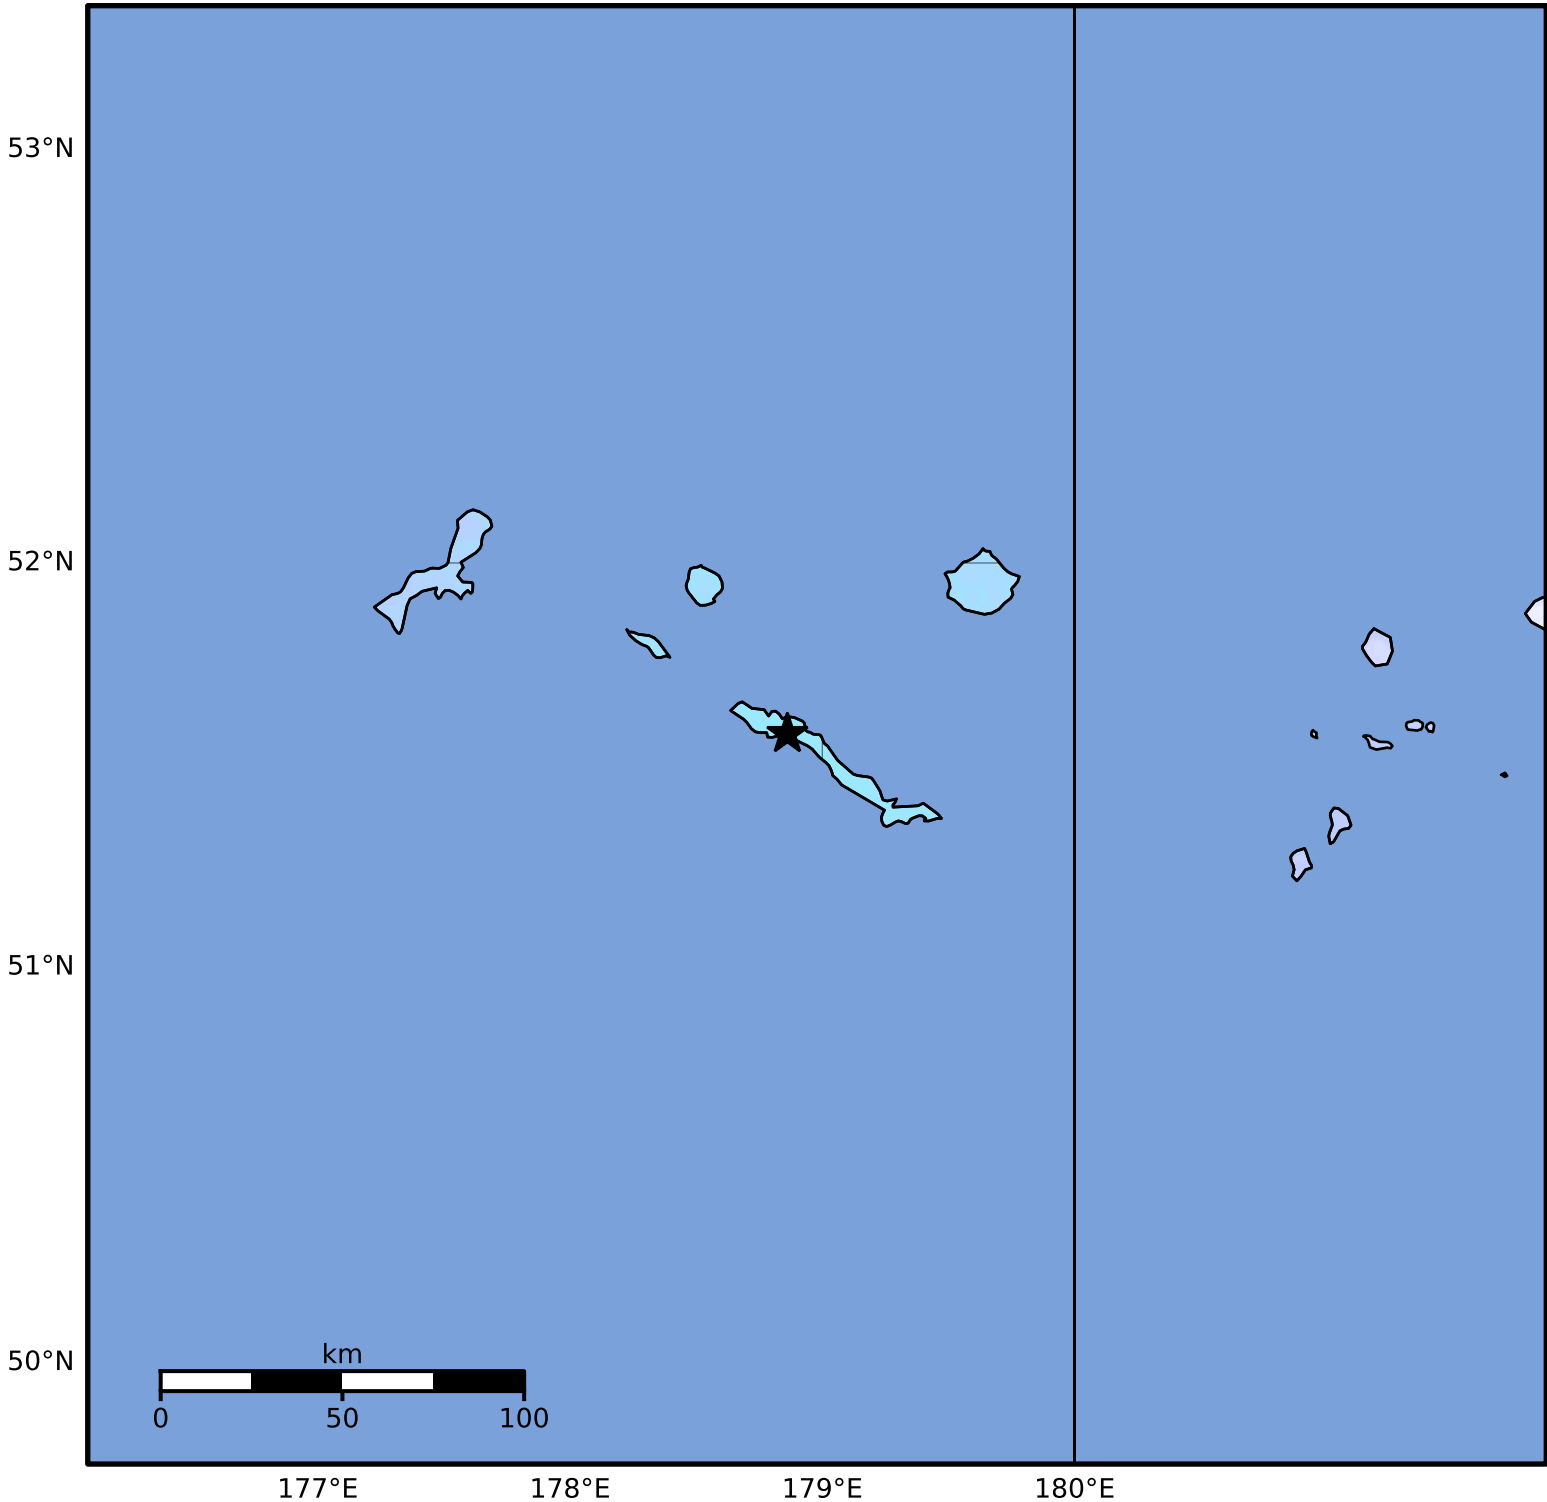

Macroseismic Intensity Map Alaska Earthquake Center
 ShakeMap: 11 km (7 miles) WNW of Amchitka
 Jul 16, 2024 13:31:55 UTC M3.8 N51.58 E178.86 Depth: 66.0km ID:ak02493oc44a

SHAKING	Not felt	Weak	Light	Moderate	Strong	Very strong	Severe	Violent	Extreme
DAMAGE	None	None	None	Very light	Light	Moderate	Moderate/heavy	Heavy	Very heavy
PGA(%g)	<0.0464	0.297	2.76	6.2	11.5	21.5	40.1	74.7	>139
PGV(cm/s)	<0.0215	0.135	1.41	4.65	9.64	20	41.4	85.8	>178
INTENSITY	I	II-III	IV	V	VI	VII	VIII	IX	X+

Scale based on Worden et al. (2012)

Version 2: Processed 2024-07-16T14:30:06Z

△ Seismic Instrument ○ Reported Intensity

★ Epicenter