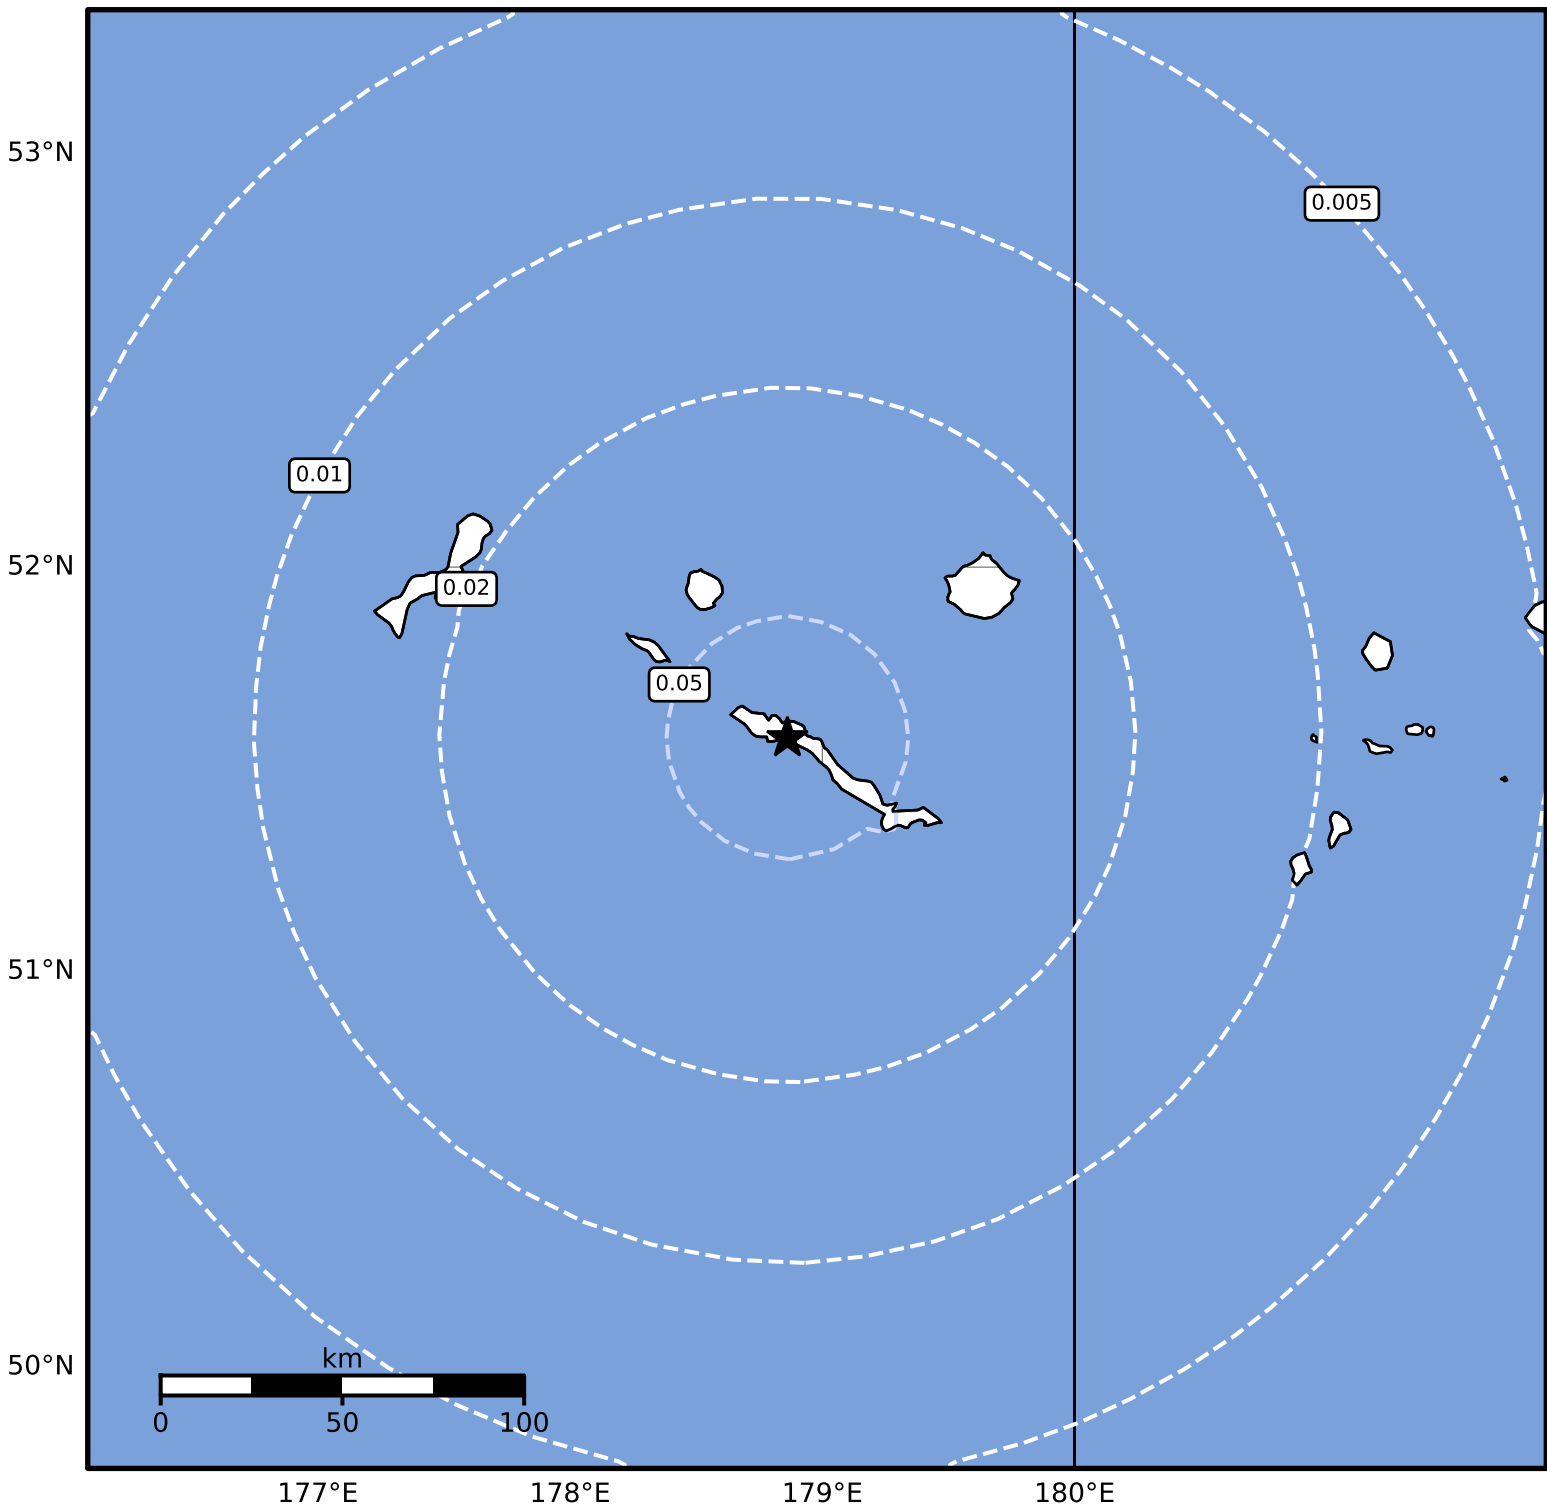

Peak Ground Velocity Map Alaska Earthquake Center  
ShakeMap: 11 km (7 miles) WNW of Amchitka  
Jul 16, 2024 13:31:55 UTC M3.8 N51.58 E178.86 Depth: 66.0km ID:ak02493oc44a

<b>PGV (cm/s)</b>	<b>0.1</b>	<b>0.2</b>	<b>0.5</b>	<b>1</b>	<b>2</b>	<b>5</b>	<b>10</b>	<b>20</b>	<b>50</b>	<b>100</b>	<b>200</b>
-------------------	------------	------------	------------	----------	----------	----------	-----------	-----------	-----------	------------	------------

Scale based on Worden et al. (2012)

Version 2: Processed 2024-07-16T14:30:06Z

△ Seismic Instrument ○ Reported Intensity

★ Epicenter