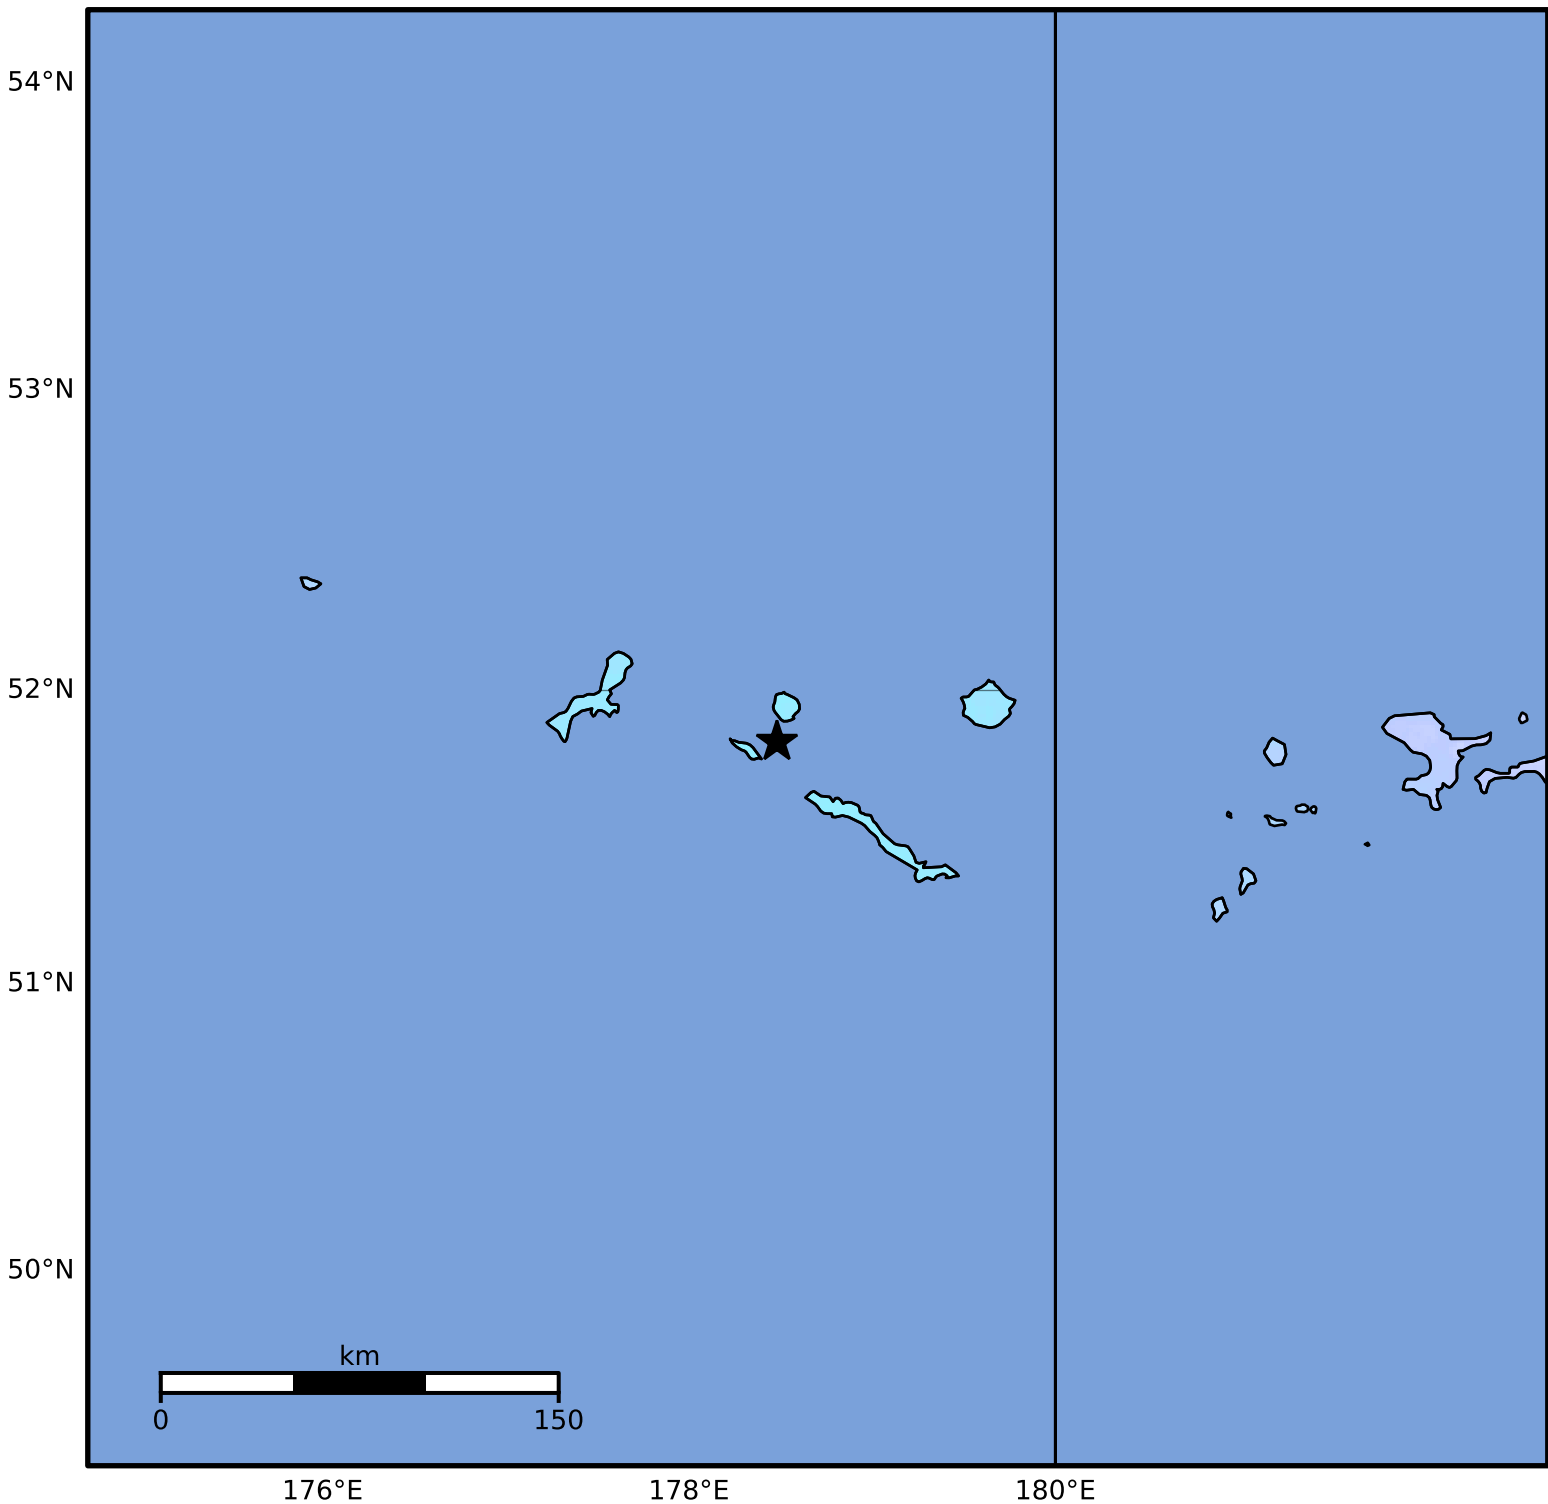

Macroseismic Intensity Map Alaska Earthquake Center
 ShakeMap: 49 km (30 miles) NW of Amchitka
 Jul 16, 2024 19:51:13 UTC M4.6 N51.83 E178.48 Depth: 103.3km ID:ak02493s0wva

SHAKING	Not felt	Weak	Light	Moderate	Strong	Very strong	Severe	Violent	Extreme
DAMAGE	None	None	None	Very light	Light	Moderate	Moderate/heavy	Heavy	Very heavy
PGA(%g)	<0.0464	0.297	2.76	6.2	11.5	21.5	40.1	74.7	>139
PGV(cm/s)	<0.0215	0.135	1.41	4.65	9.64	20	41.4	85.8	>178
INTENSITY	I	II-III	IV	V	VI	VII	VIII	IX	X+

Scale based on Worden et al. (2012)

Version 2: Processed 2024-07-16T23:16:43Z

△ Seismic Instrument ○ Reported Intensity

★ Epicenter