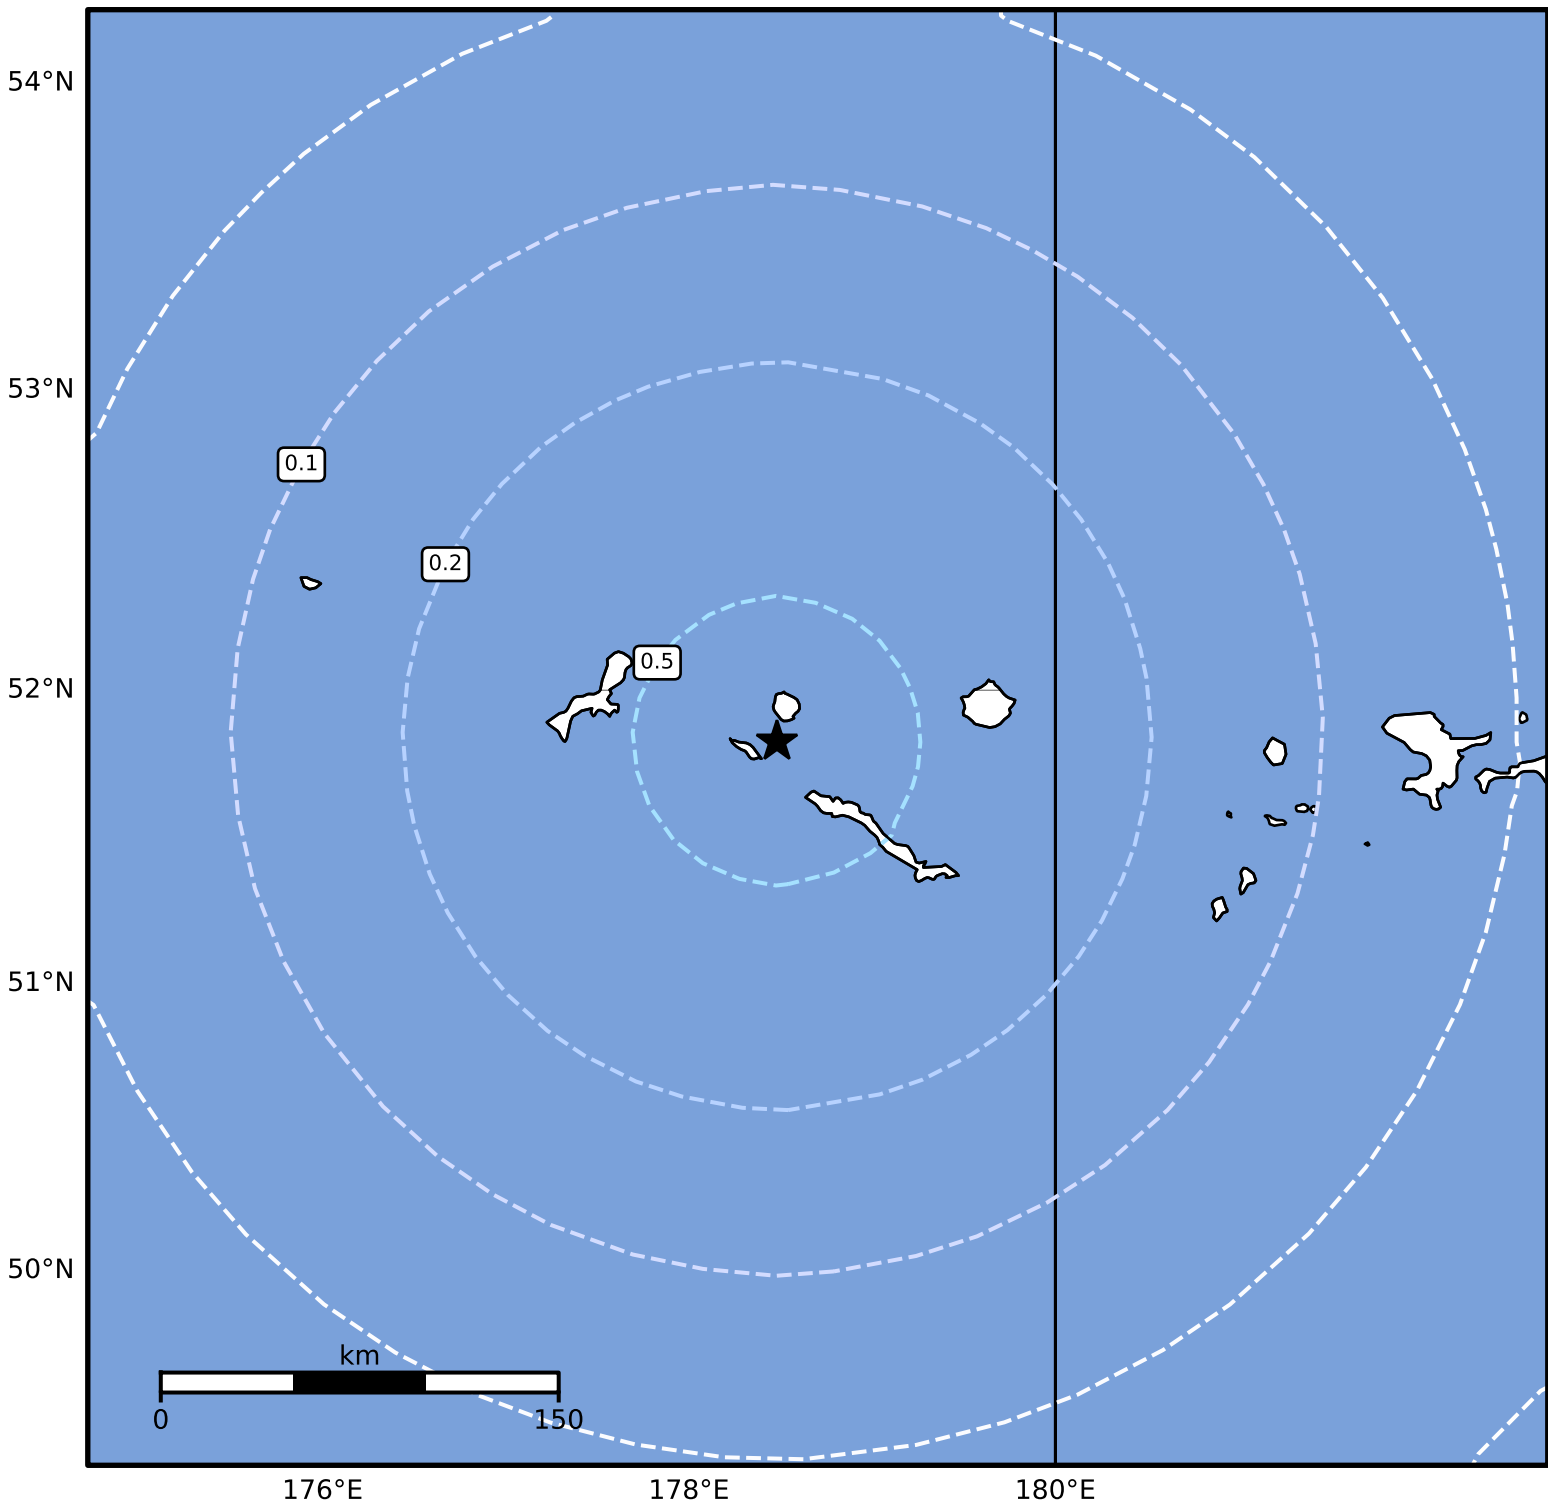

Peak Ground Acceleration Map Alaska Earthquake Center  
ShakeMap: 49 km (30 miles) NW of Amchitka  
Jul 16, 2024 19:51:13 UTC M4.6 N51.83 E178.48 Depth: 103.3km ID:ak02493s0wva

PGA (%g)	0.1	0.2	0.5	1	2	5	10	20	50	100	200
----------	-----	-----	-----	---	---	---	----	----	----	-----	-----

Scale based on Worden et al. (2012)

Version 2: Processed 2024-07-16T23:16:43Z

△ Seismic Instrument ○ Reported Intensity

★ Epicenter