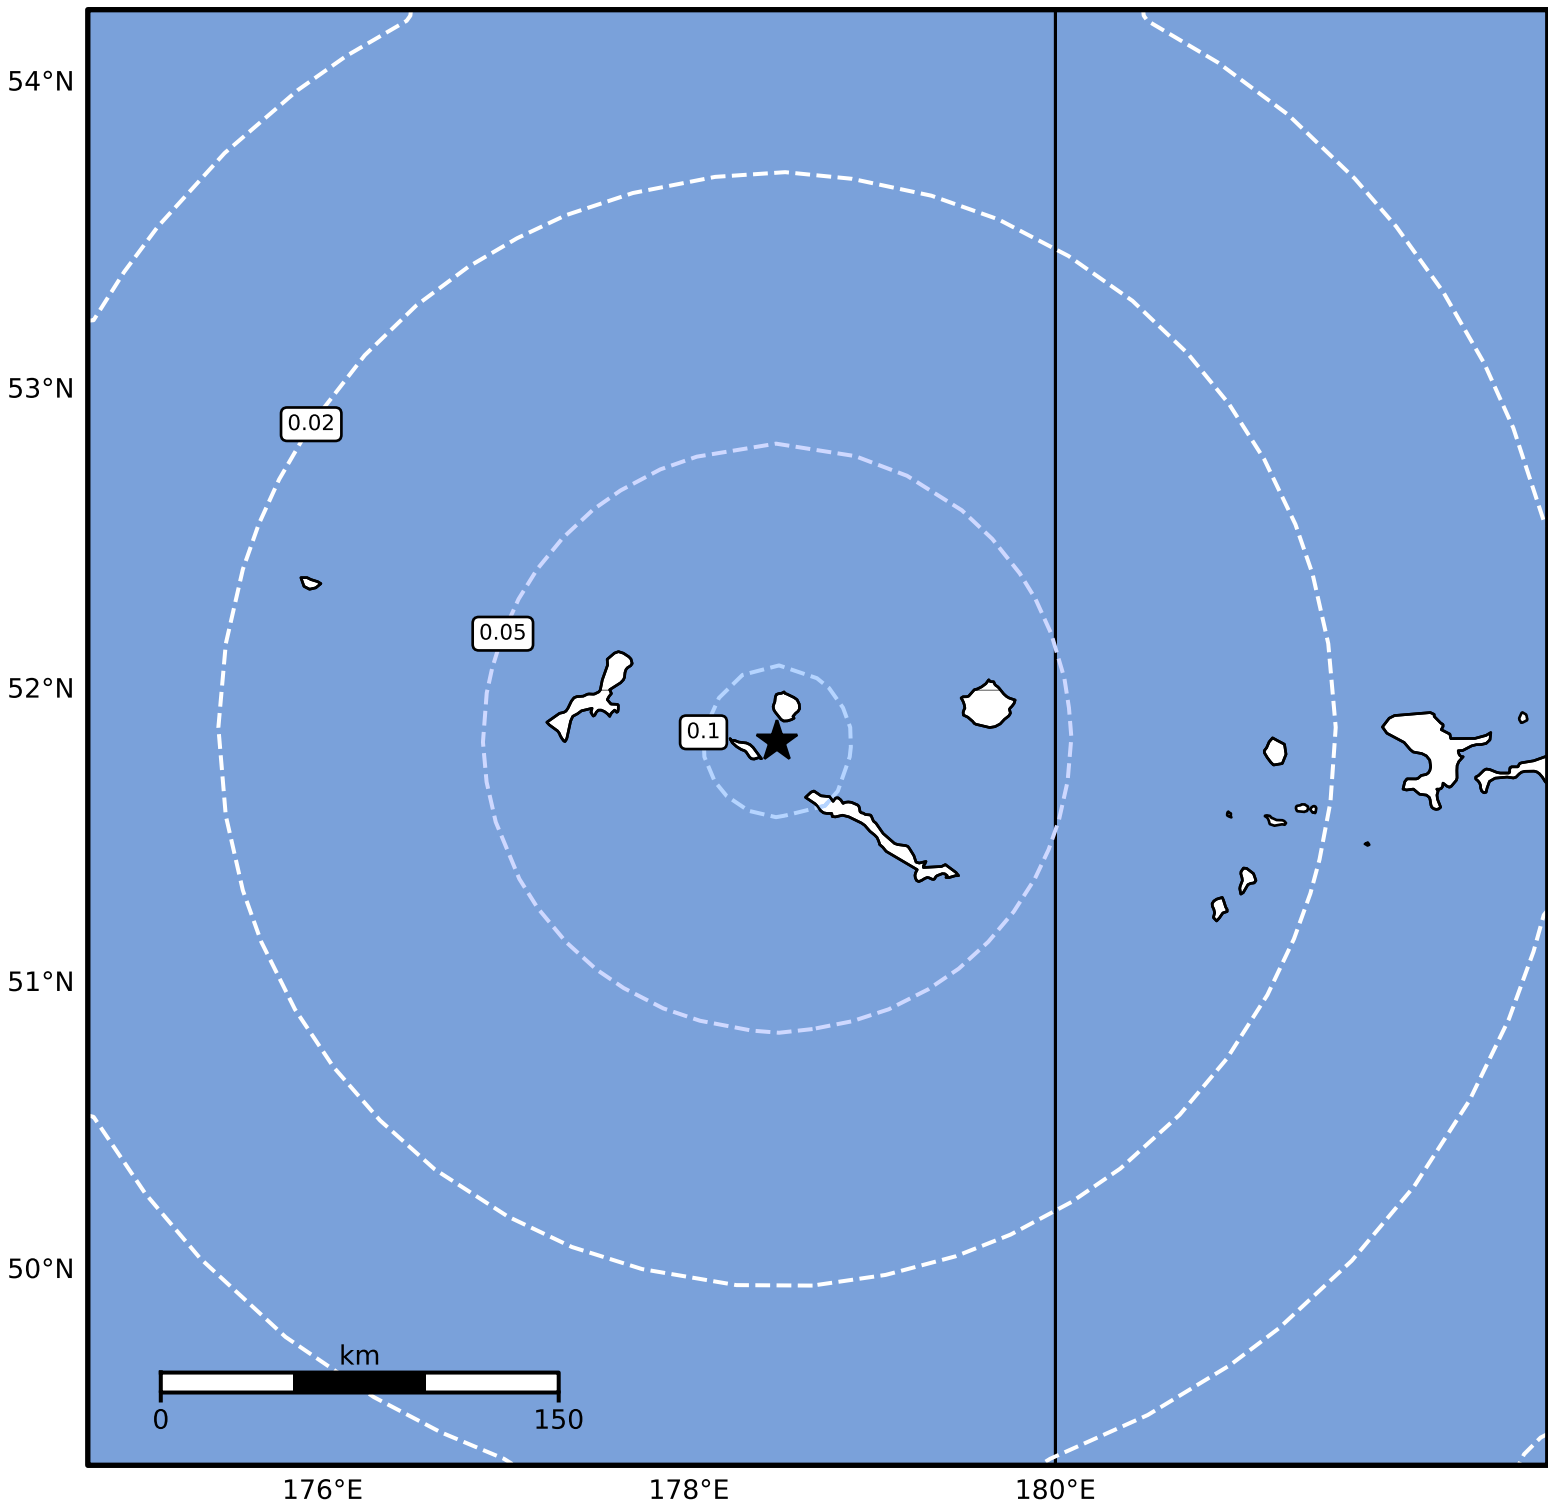

Peak Ground Velocity Map Alaska Earthquake Center  
ShakeMap: 49 km (30 miles) NW of Amchitka  
Jul 16, 2024 19:51:13 UTC M4.6 N51.83 E178.48 Depth: 103.3km ID:ak02493s0wva

Scale based on Worden et al. (2012)

Version 2: Processed 2024-07-16T23:16:43Z

△ Seismic Instrument ○ Reported Intensity

★ Epicenter