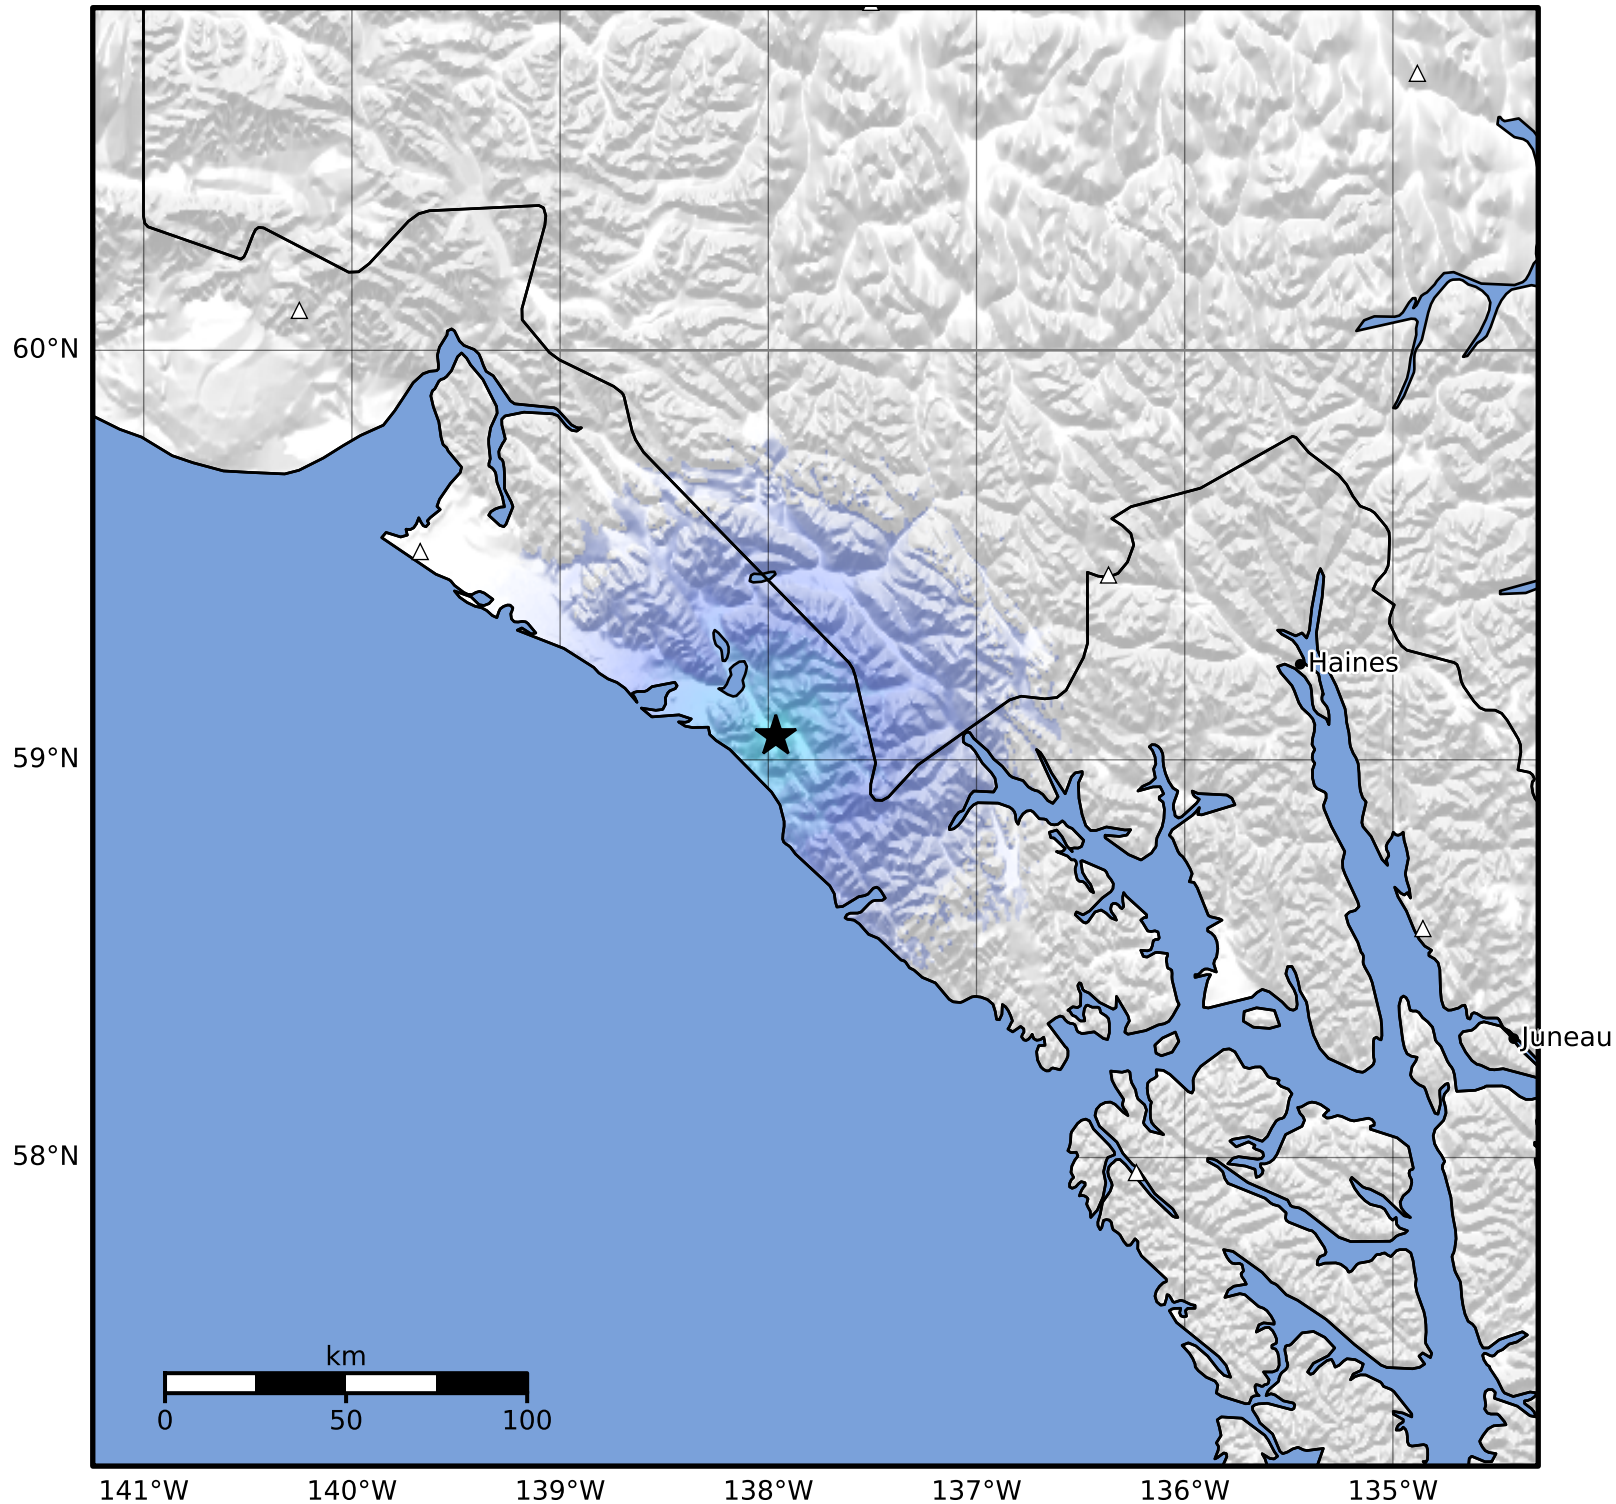

Macroseismic Intensity Map Alaska Earthquake Center
 ShakeMap: 113 km (70 miles) ESE of Yakutat
 Jul 17, 2024 17:55:17 UTC M3.6 N59.06 W137.96 Depth: 6.7km ID:ak02495ee9a3

SHAKING	Not felt	Weak	Light	Moderate	Strong	Very strong	Severe	Violent	Extreme
DAMAGE	None	None	None	Very light	Light	Moderate	Moderate/heavy	Heavy	Very heavy
PGA(%g)	<0.0464	0.297	2.76	6.2	11.5	21.5	40.1	74.7	>139
PGV(cm/s)	<0.0215	0.135	1.41	4.65	9.64	20	41.4	85.8	>178
INTENSITY	I	II-III	IV	V	VI	VII	VIII	IX	X+

Scale based on Worden et al. (2012)

Version 2: Processed 2024-07-17T22:13:33Z

△ Seismic Instrument ○ Reported Intensity

★ Epicenter