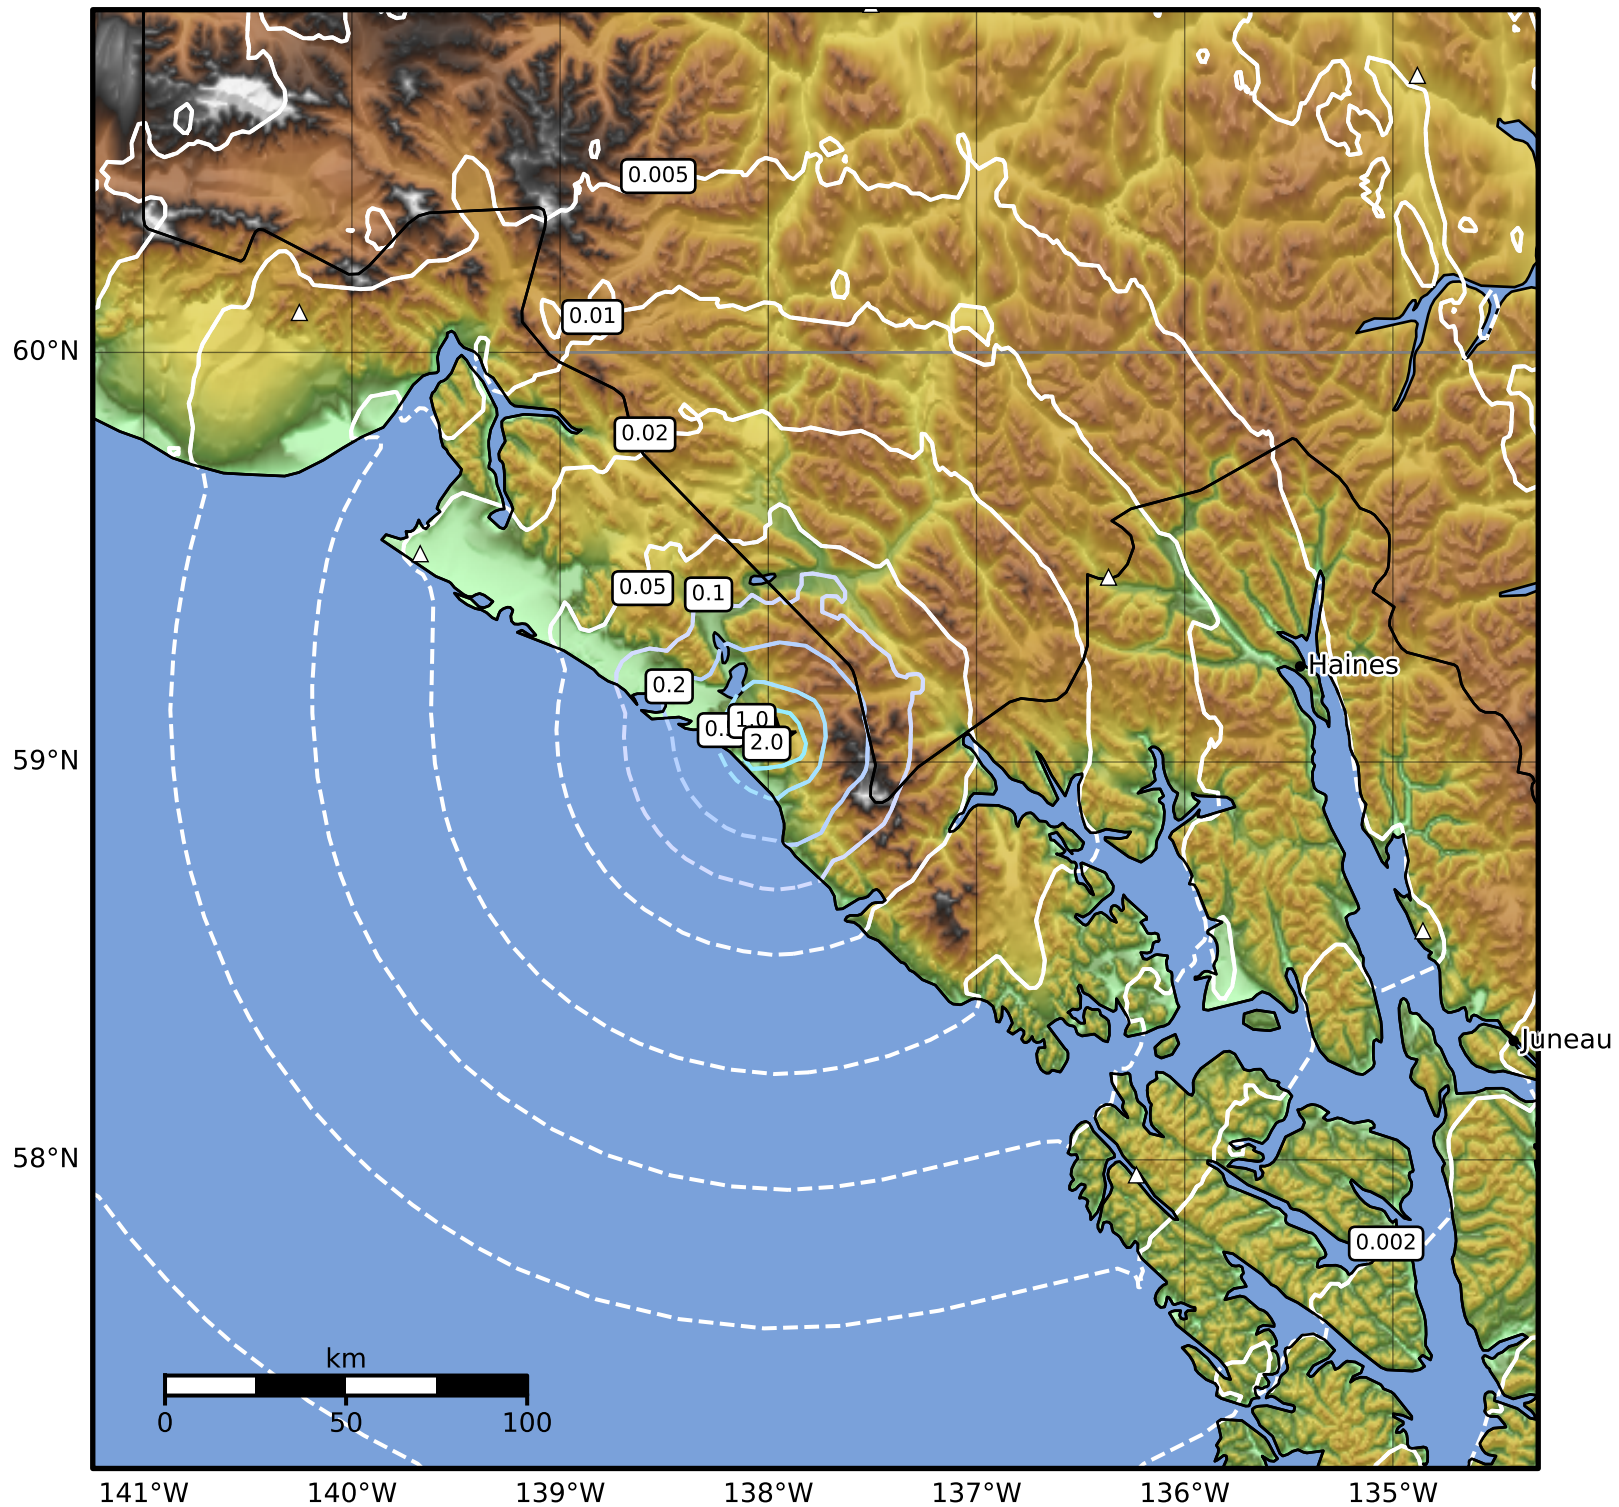

Peak Ground Acceleration Map Alaska Earthquake Center
ShakeMap: 113 km (70 miles) ESE of Yakutat
Jul 17, 2024 17:55:17 UTC M3.6 N59.06 W137.96 Depth: 6.7km ID:ak02495ee9a3

Scale based on Worden et al. (2012)

Version 2: Processed 2024-07-17T22:13:33Z

△ Seismic Instrument ○ Reported Intensity

★ Epicenter