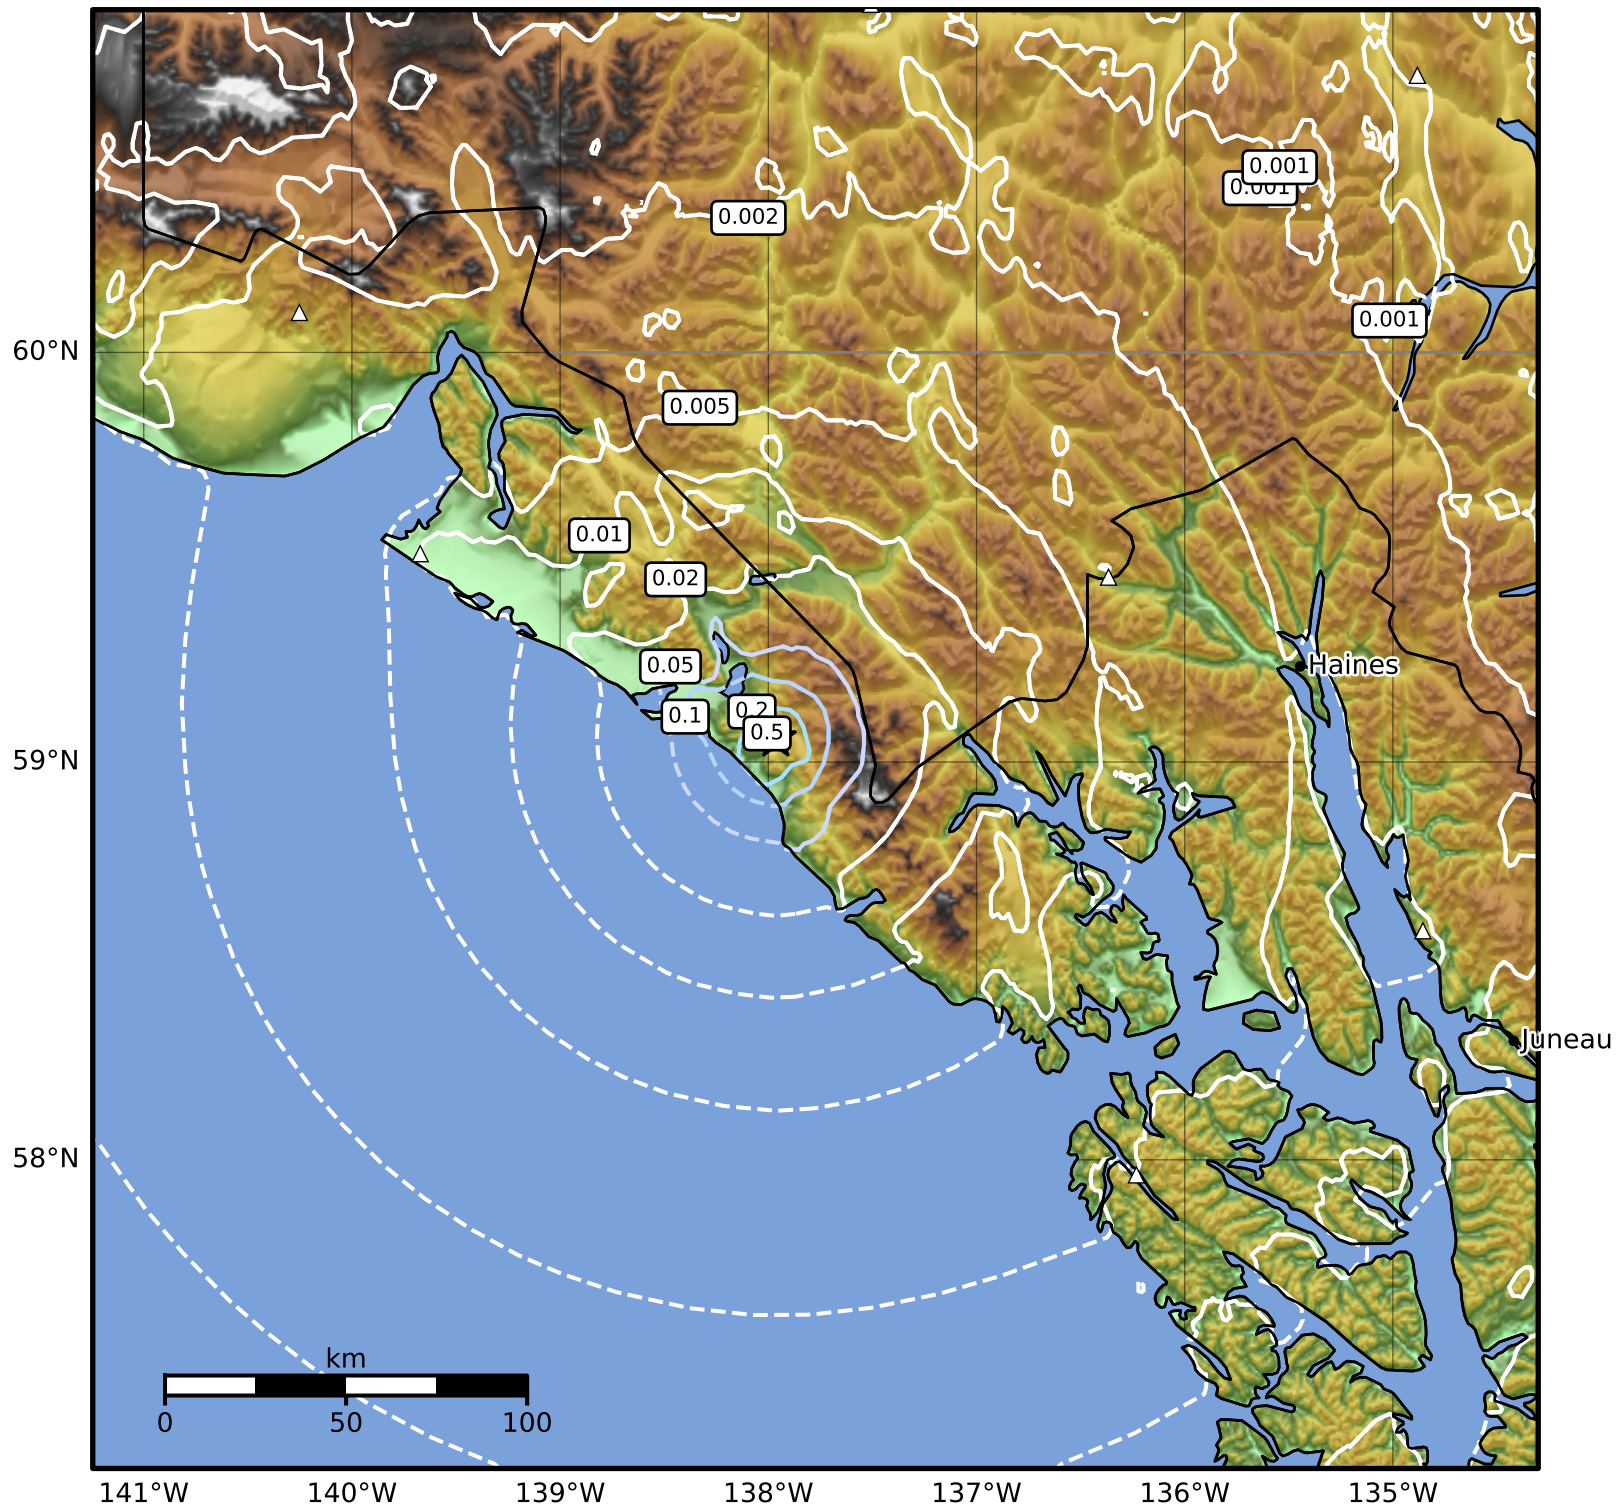

Peak Ground Velocity Map Alaska Earthquake Center  
ShakeMap: 113 km (70 miles) ESE of Yakutat  
Jul 17, 2024 17:55:17 UTC M3.6 N59.06 W137.96 Depth: 6.7km ID:ak02495ee9a3

PGV (cm/s) 0.1 0.2 0.5 1 2 5 10 20 50 100 200

Scale based on Worden et al. (2012)

Version 2: Processed 2024-07-17T22:13:33Z

△ Seismic Instrument ○ Reported Intensity

★ Epicenter