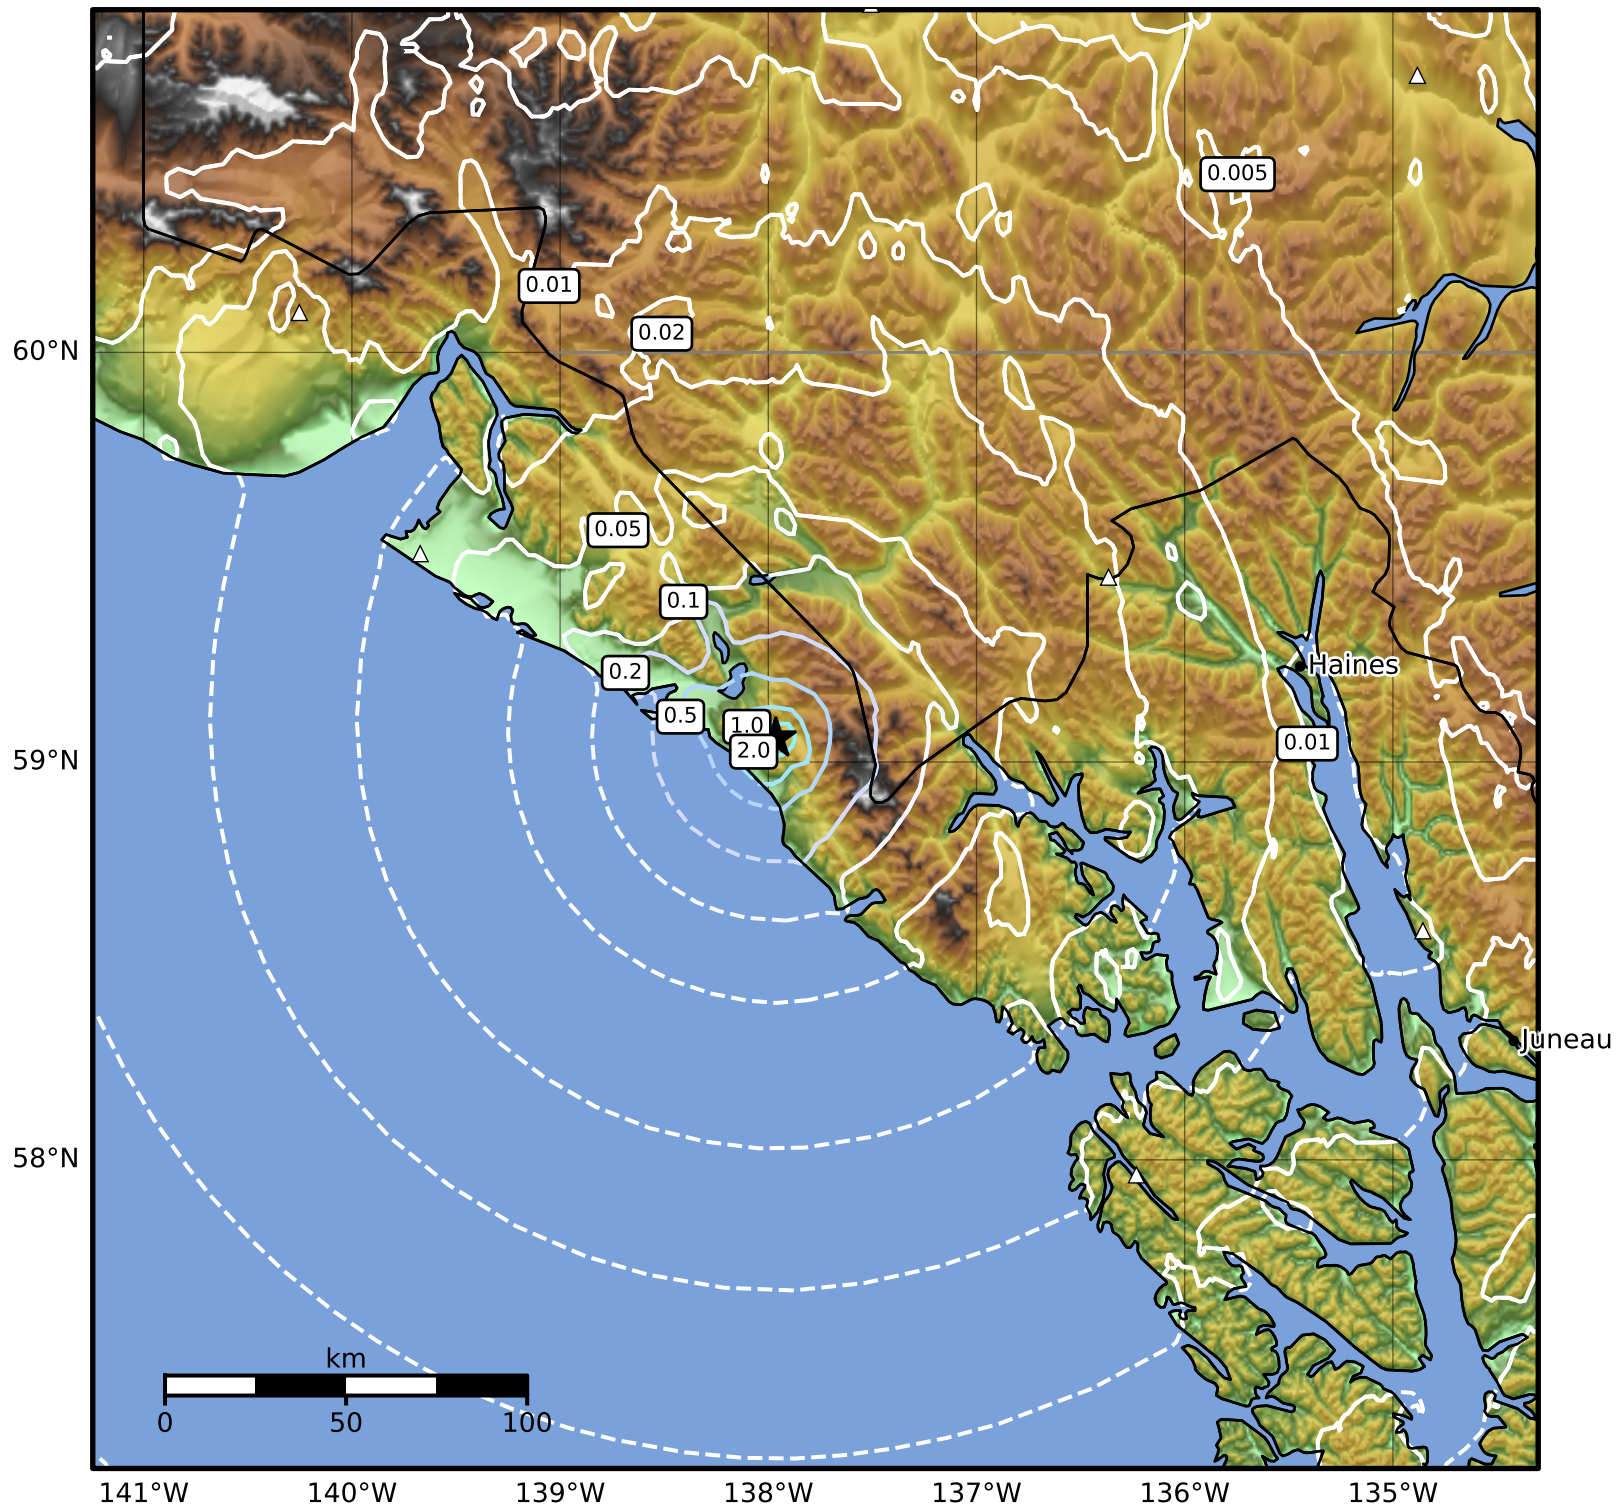

0.3 Second Peak Spectral Acceleration Map Alaska Earthquake Center  
 ShakeMap: 113 km (70 miles) ESE of Yakutat  
 Jul 17, 2024 17:55:17 UTC M3.6 N59.06 W137.96 Depth: 6.7km ID:ak02495ee9a3

SA(0.3) (%g)	0.1	0.2	0.5	1	2	5	10	20	50	100	200
--------------	-----	-----	-----	---	---	---	----	----	----	-----	-----

Scale based on Worden et al. (2012)

Version 2: Processed 2024-07-17T22:13:33Z

△ Seismic Instrument ○ Reported Intensity

★ Epicenter