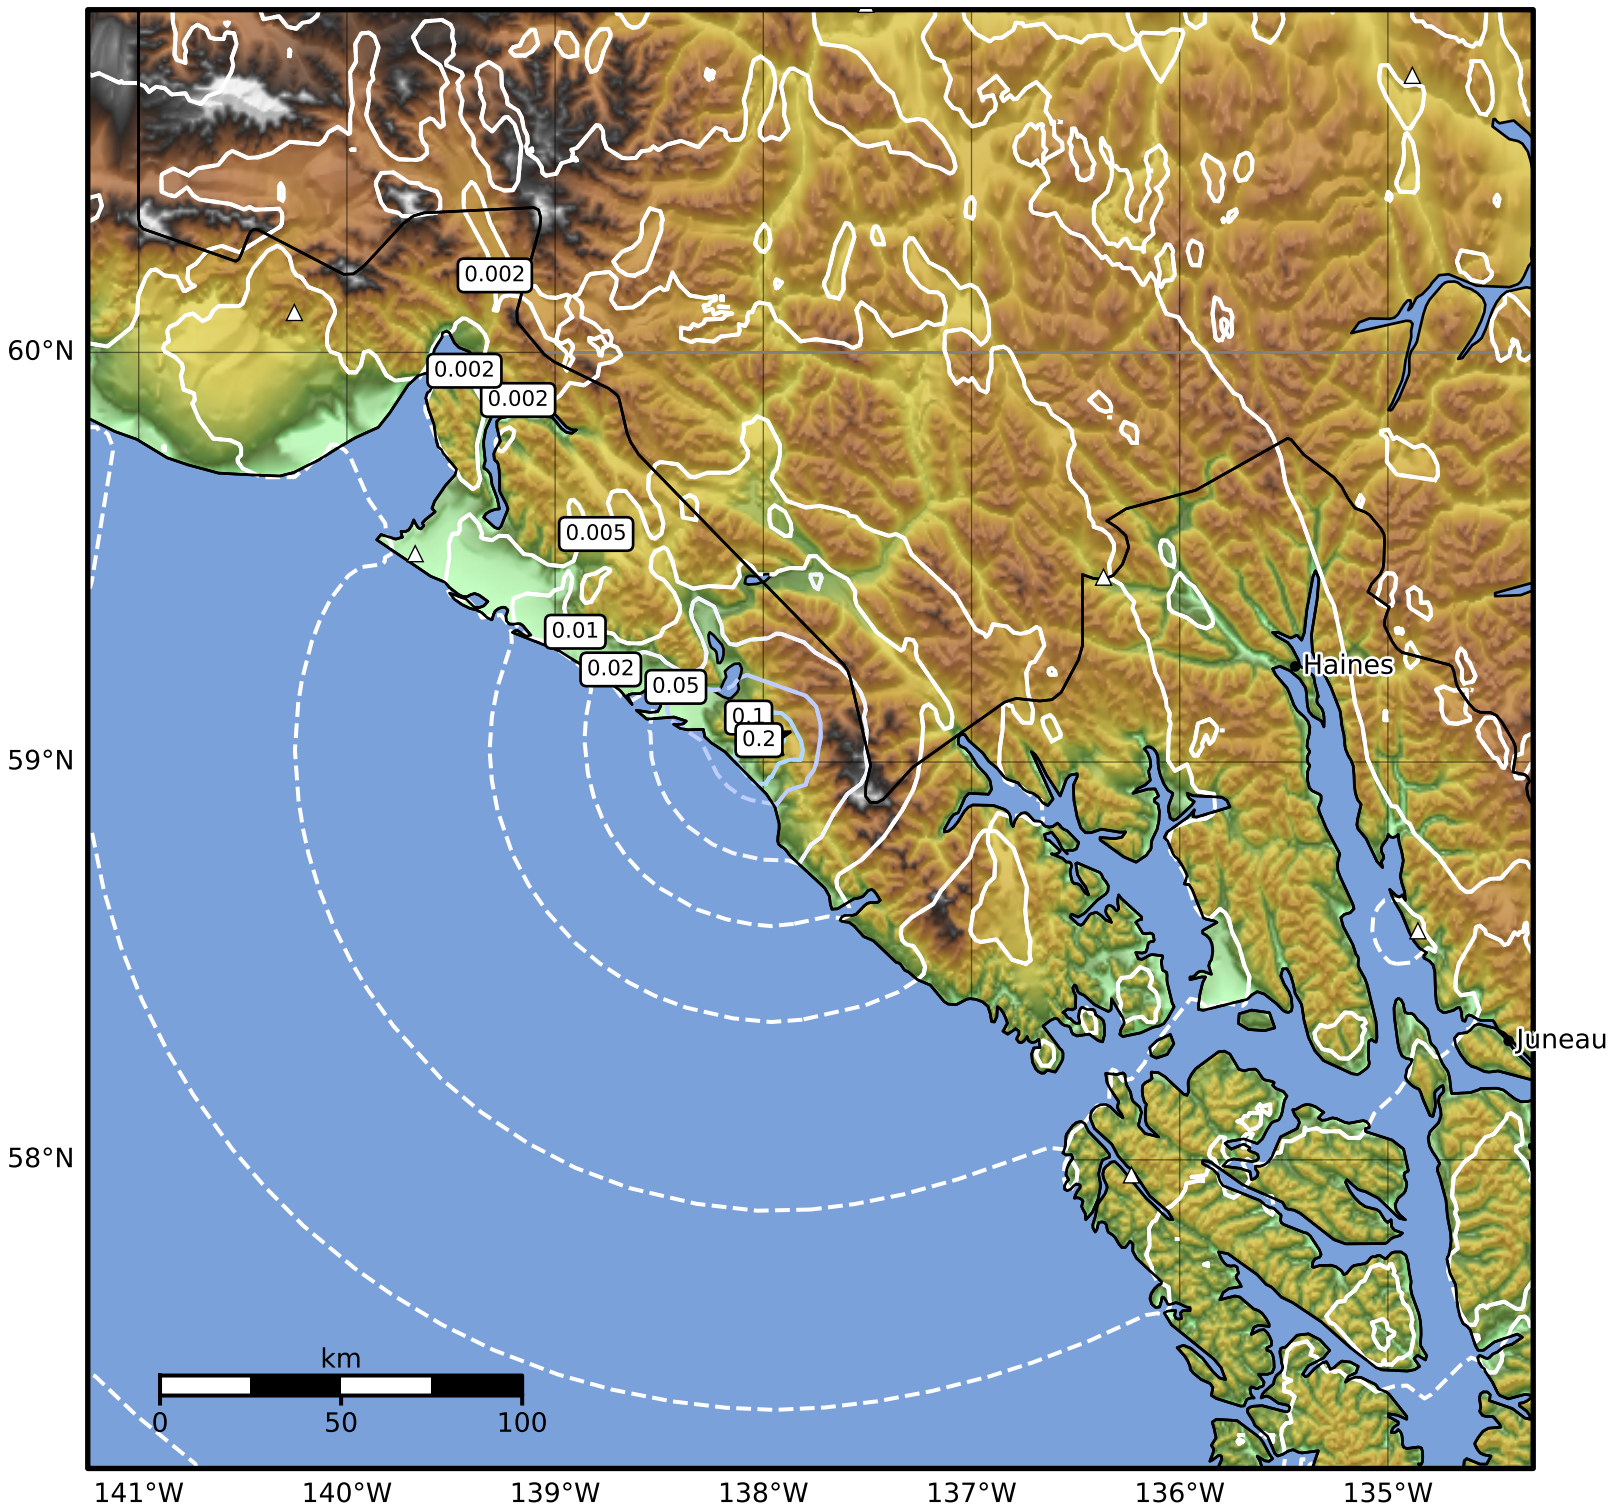

1.0 Second Peak Spectral Acceleration Map Alaska Earthquake Center  
ShakeMap: 113 km (70 miles) ESE of Yakutat  
Jul 17, 2024 17:55:17 UTC M3.6 N59.06 W137.96 Depth: 6.7km ID:ak02495ee9a3

SA(1.0) (%g)	0.1	0.2	0.5	1	2	5	10	20	50	100	200
--------------	-----	-----	-----	---	---	---	----	----	----	-----	-----

Scale based on Worden et al. (2012)

Version 2: Processed 2024-07-17T22:13:33Z

△ Seismic Instrument ○ Reported Intensity

★ Epicenter