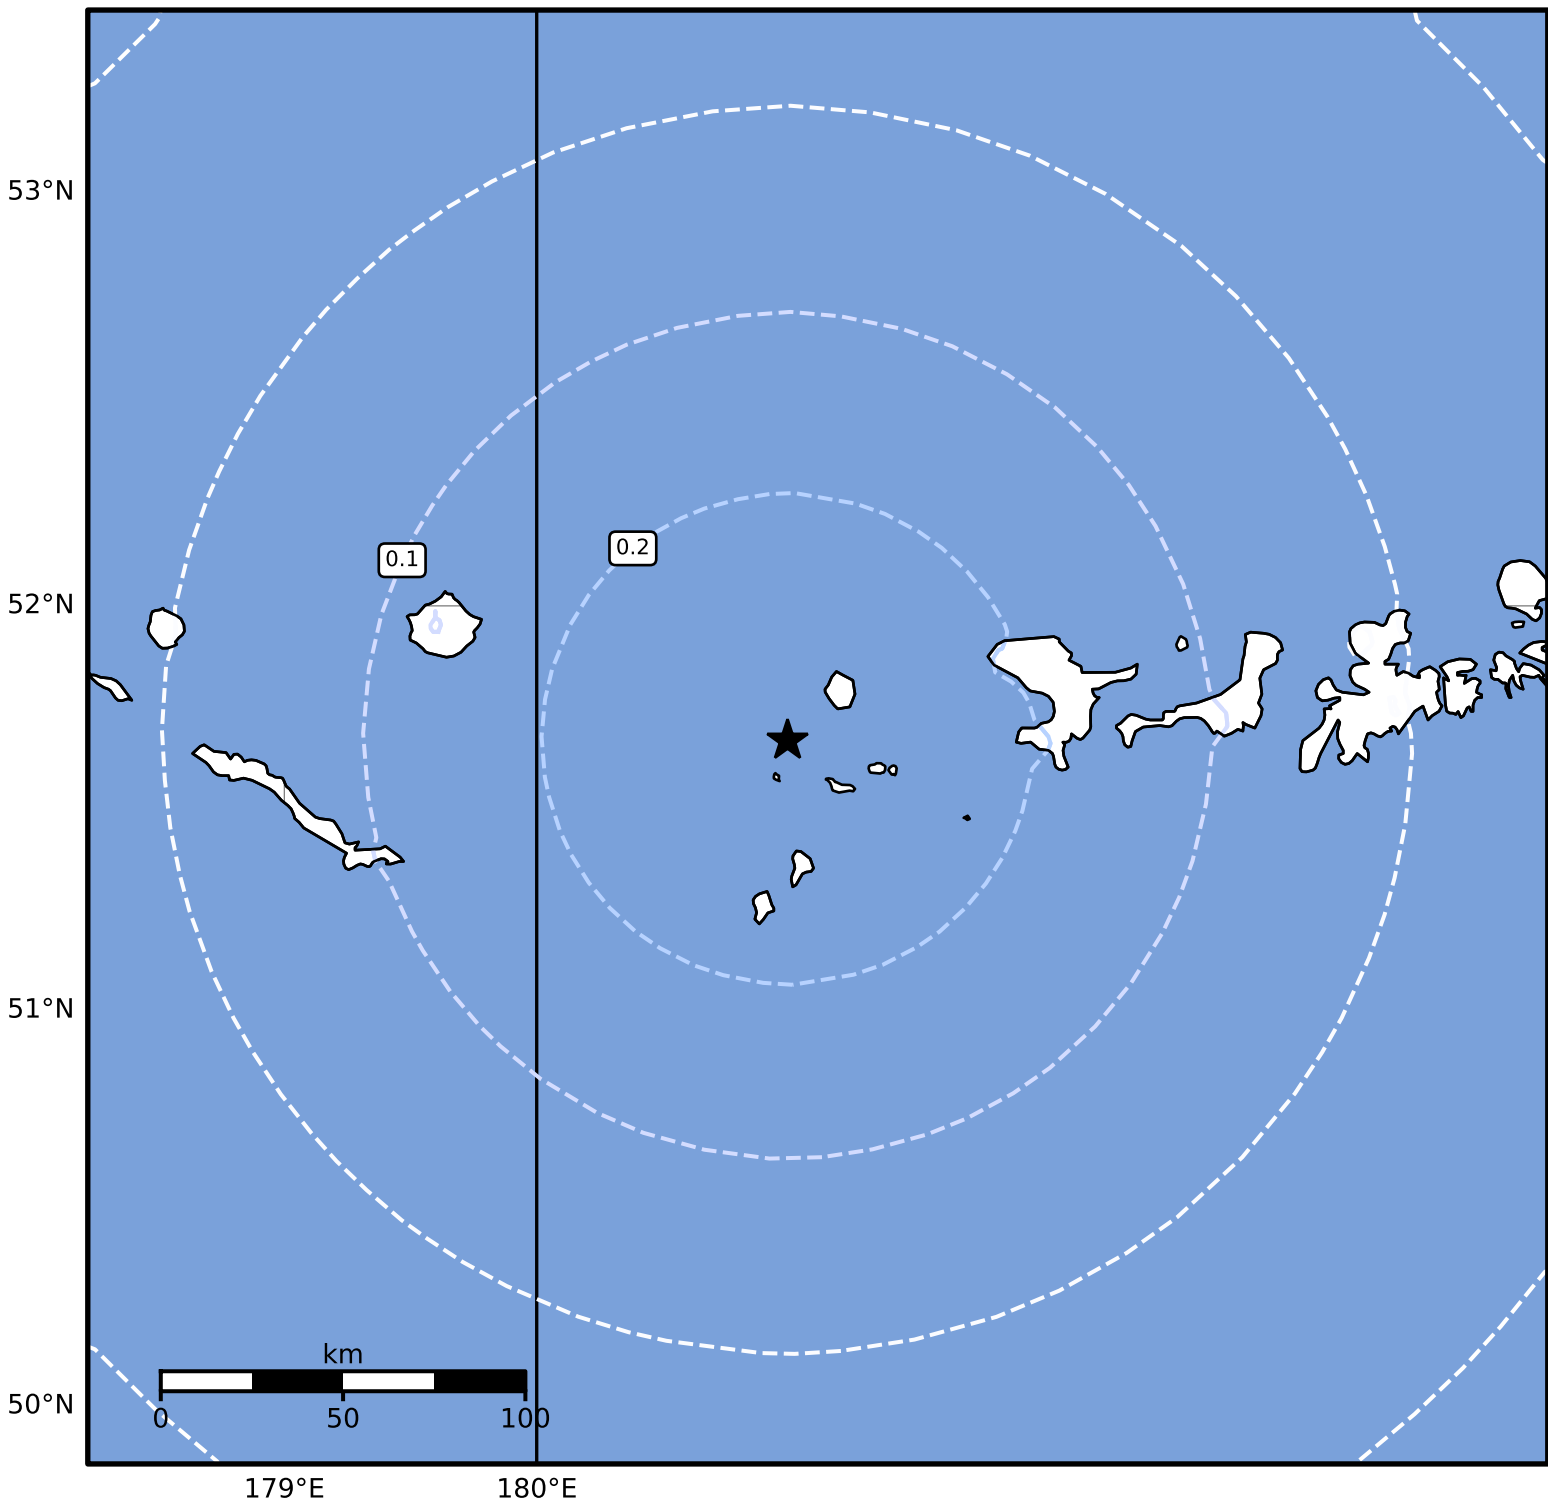

Peak Ground Acceleration Map Alaska Earthquake Center
ShakeMap: 139 km (86 miles) E of Amchitka
Jul 18, 2024 21:49:25 UTC M3.7 N51.67 W179.01 Depth: 75.7km ID:ak024974a2ly

PGA (%g)	0.1	0.2	0.5	1	2	5	10	20	50	100	200
----------	-----	-----	-----	---	---	---	----	----	----	-----	-----

Scale based on Worden et al. (2012)

Version 2: Processed 2024-07-19T02:07:33Z

△ Seismic Instrument ○ Reported Intensity

★ Epicenter